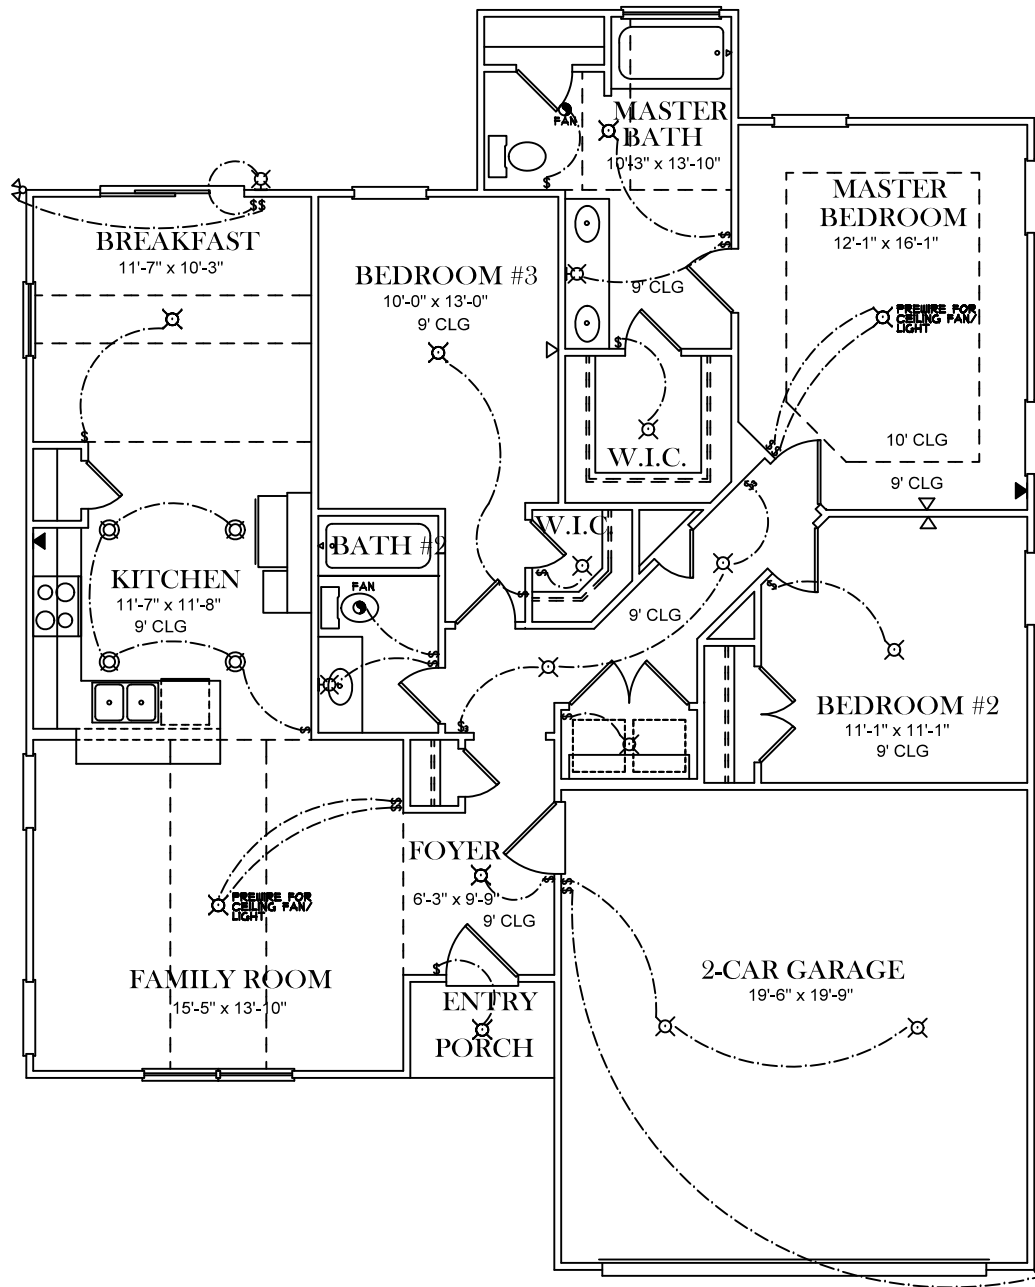

FRONT ELEVATION

SQUARE FOOTAGES
1ST FL- 1412
TOTAL SQ. FT. - 1412

ALT. BATH OPTION

ELECTRICAL LEGEND	
	CEILING LIGHT FIXTURE
	WALL LIGHT FIXTURE
	RECESSED LIGHT FIXTURE
	WATER PROOF RECESSED LIGHT FIXTURE
	FLOOD LIGHT FIXTURE
	TELEPHONE
	TELEVISION
	SWITCH
	3-WAY SWITCH
	EXHAUST FAN
	EXHAUST FAN/LIGHT
	WALL SCONCE

FLOOR PLAN