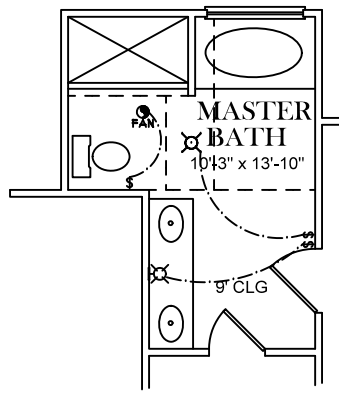

FRONT ELEVATION

SQUARE FOOTAGES
1ST FL- 1412
TOTAL SQ. FT. - 1412

ALT. BATH OPTION

ELECTRICAL LEGEND	
	CEILING LIGHT FIXTURE
	WALL LIGHT FIXTURE
	RECESSED LIGHT FIXTURE
	WATER PROOF RECESSED LIGHT FIXTURE
	FLOOD LIGHT FIXTURE
	TELEPHONE
	TELEVISION
	SWITCH
	3-WAY SWITCH
	EXHAUST FAN
	EXHAUST FAN/LIGHT
	WALL SCONCE

FLOOR PLAN