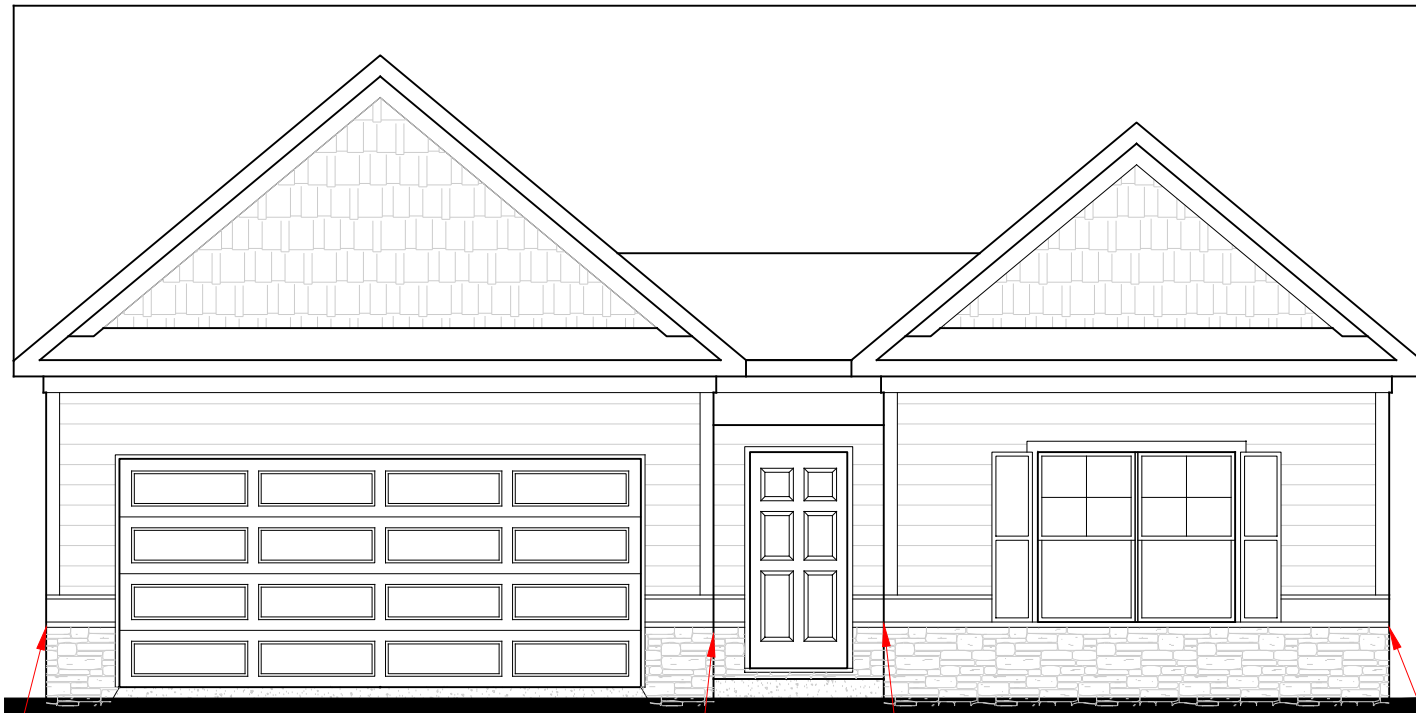

SIDING ON SIDE

SIDING ON SIDE

SIDING ON SIDE

FRONT ELEVATION - B VERSION

RALEIGH
FRONT ENTRY VERSION

SQUARE FOOTAGE:

TOTAL: 1,754