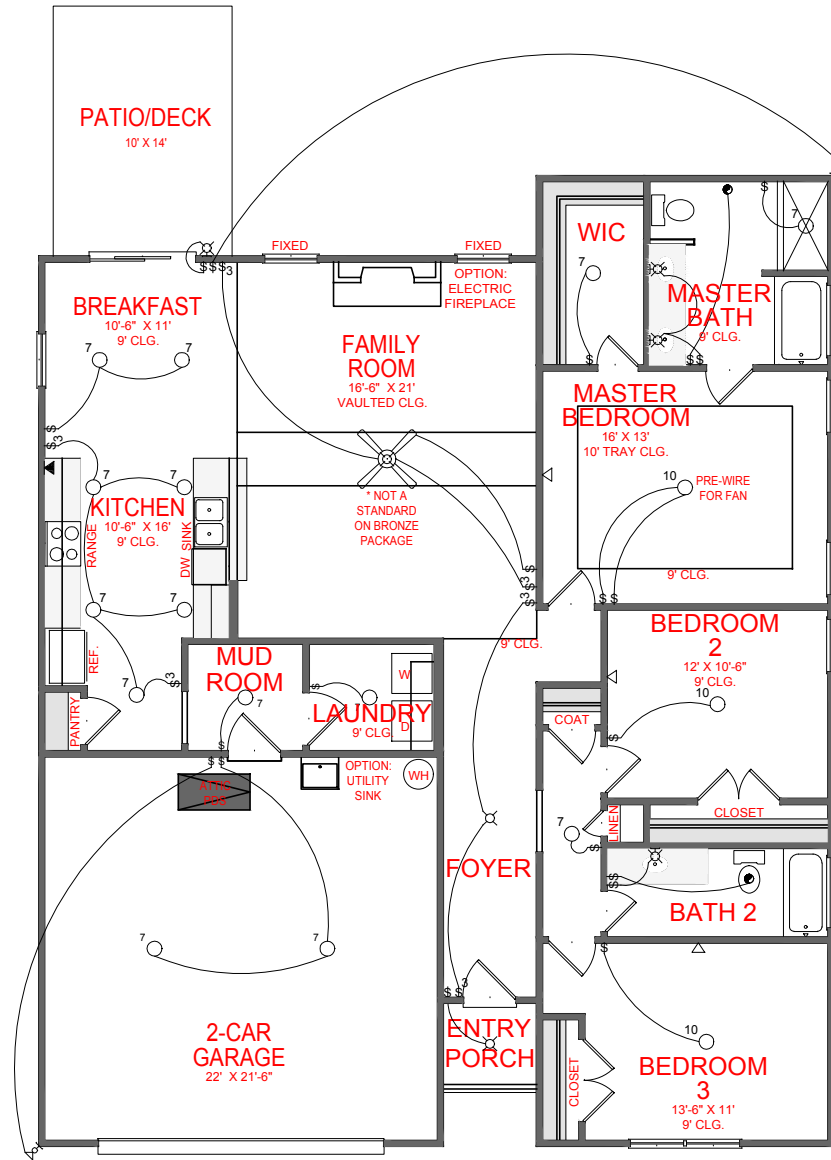

FLOOR PLAN

1. **ELECTRICAL LEGEND**
2. CEILING LIGHT FIXTURE
   - WALL LIGHT FIXTURE
   - 7" LED DISK
   - 10" LED DISK
   - CEILING FAN
   - FLOOD LIGHT FIXTURE
   - DUPLEX FLOOR OUTLET
   - TELEPHONE
   - NETWORK/CABLE
   - SWITCH
   - 3-WAY SWITCH
   - 4-WAY SWITCH
   - MOTION SENSOR SWITCH
   - EXHAUST FAN
   - EXHAUST FAN/LIGHT
   - SCONCE LIGHT FIXTURE

RALEIGH
FRONT ENTRY VERSION

JEFF LINDSEY COMMUNITIES
Live your dream.

SQUARE FOOTAGE:

TOTAL: 1,754