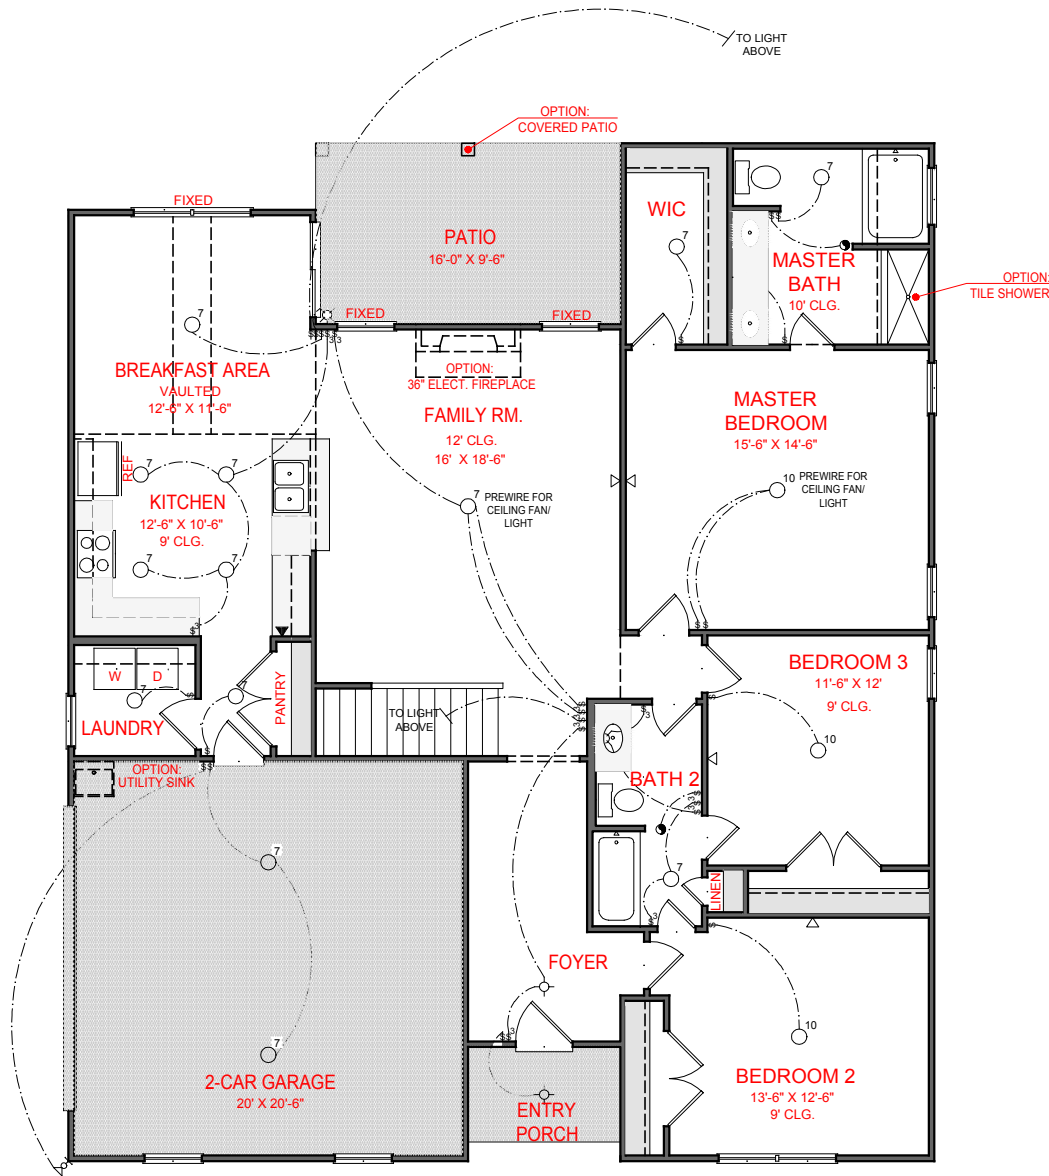

FIRST FLOOR PLAN

ELECTRICAL LEGEND

	CEILING LIGHT FIXTURE
	WALL LIGHT FIXTURE
	7" LED DISK
	10" LED DISK
	CEILING FAN
	FLOOD LIGHT FIXTURE
	DUPLEX FLOOR OUTLET
	TELEPHONE
	NETWORK/CABLE
	SWITCH
	3-WAY SWITCH
	4-WAY SWITCH
	MOTION SENSOR SWITCH
	EXHAUST FAN
	EXHAUST FAN/LIGHT
	SCONCE LIGHT FIXTURE

MADISON
SIDE ENTRY VERSION

SQUARE FOOTAGE:

FIRST FLOOR:	1,752
SECOND FLOOR:	306
TOTAL:	2,058