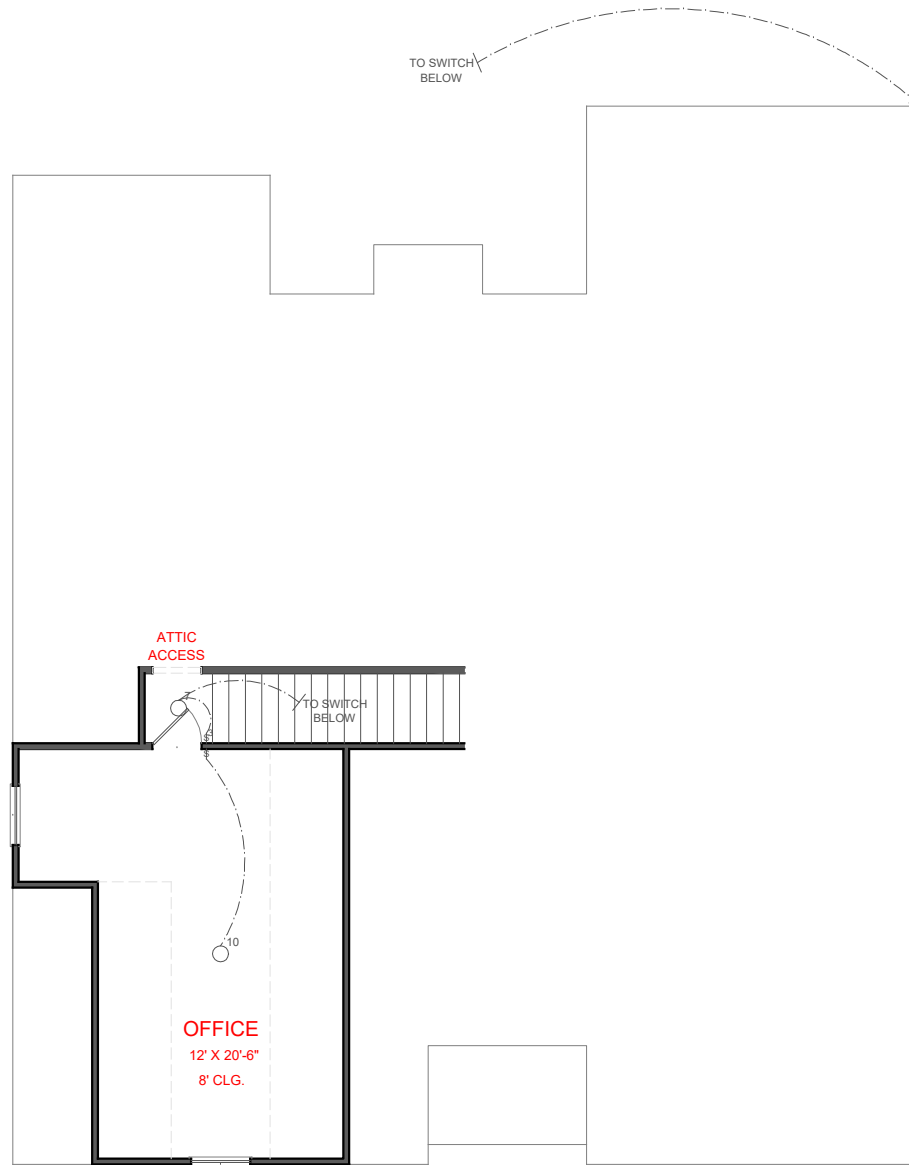

SECOND FLOOR PLAN

ELECTRICAL LEGEND

- CEILING LIGHT FIXTURE
- WALL LIGHT FIXTURE
- 7" LED DISK
- 10" LED DISK
- CEILING FAN
- FLOOD LIGHT FIXTURE
- DUPLEX FLOOR OUTLET
- TELEPHONE
- NETWORK/CABLE
- SWITCH
- 3-WAY SWITCH
- 4-WAY SWITCH
- MOTION SENSOR SWITCH
- EXHAUST FAN
- EXHAUST FAN/LIGHT
- SCONCE LIGHT FIXTURE

MADISON
SIDE ENTRY VERSION

SQUARE FOOTAGE:	
FIRST FLOOR:	1,752
SECOND FLOOR:	306
TOTAL:	2,058