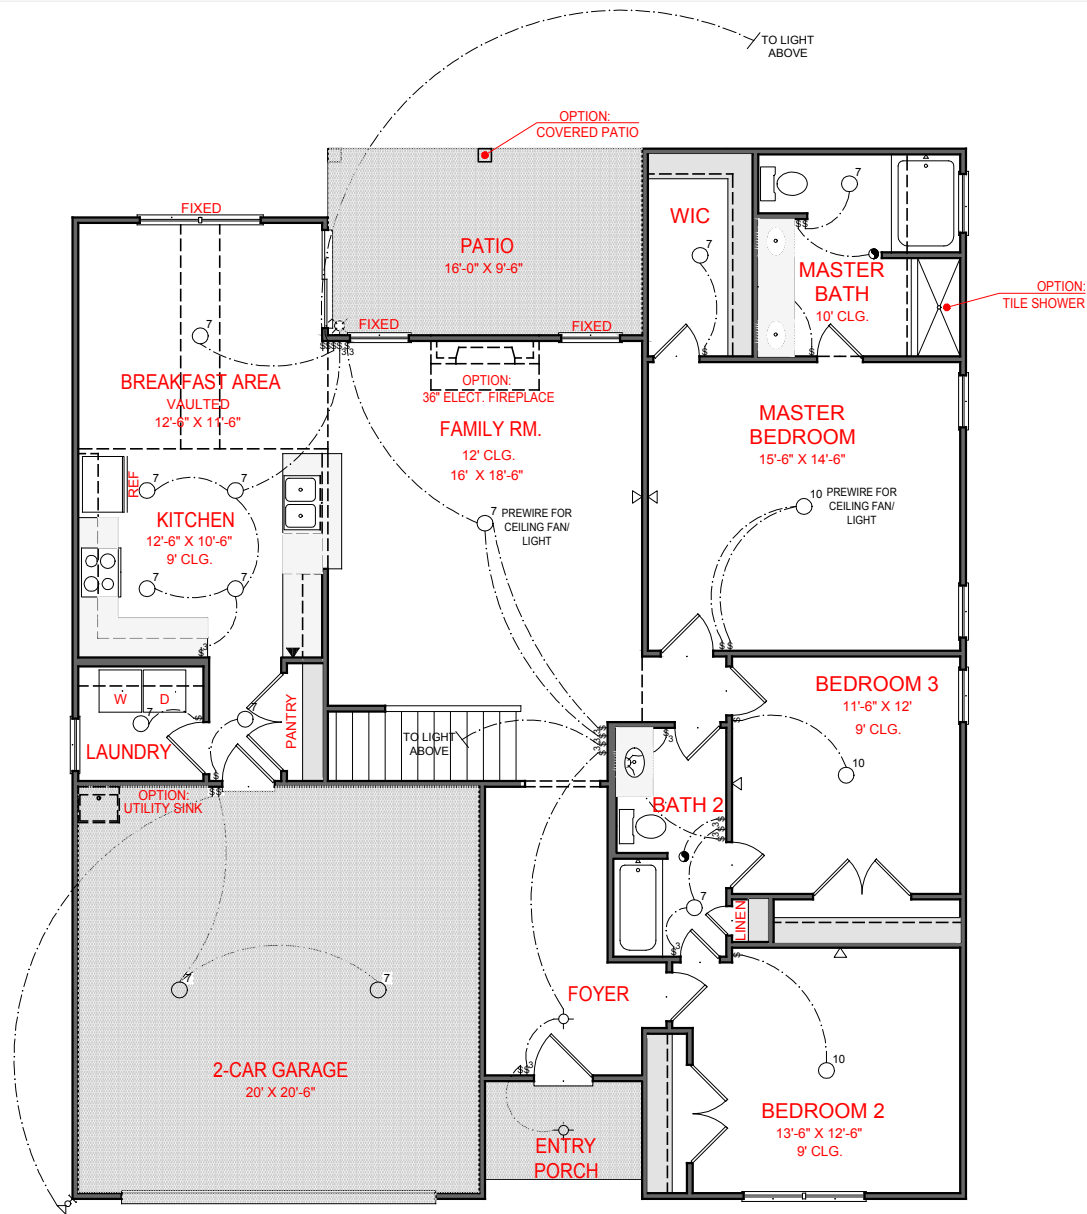

FIRST FLOOR PLAN

1. **ELECTRICAL LEGEND**
2. CEILING LIGHT FIXTURE
   - WALL LIGHT FIXTURE
   - 7" LED DISK
   - 10" LED DISK
   - CEILING FAN
   - FLOOD LIGHT FIXTURE
   - DUPLEX FLOOR OUTLET
   - TELEPHONE
   - NETWORK/CABLE
   - SWITCH
   - 3-WAY SWITCH
   - 4-WAY SWITCH
   - MOTION SENSOR SWITCH
   - EXHAUST FAN
   - EXHAUST FAN/LIGHT
   - SCONCE LIGHT FIXTURE

MADISON
FRONT ENTRY VERSION

SQUARE FOOTAGE:	
FIRST FLOOR:	1,752
SECOND FLOOR:	306
TOTAL:	2,058