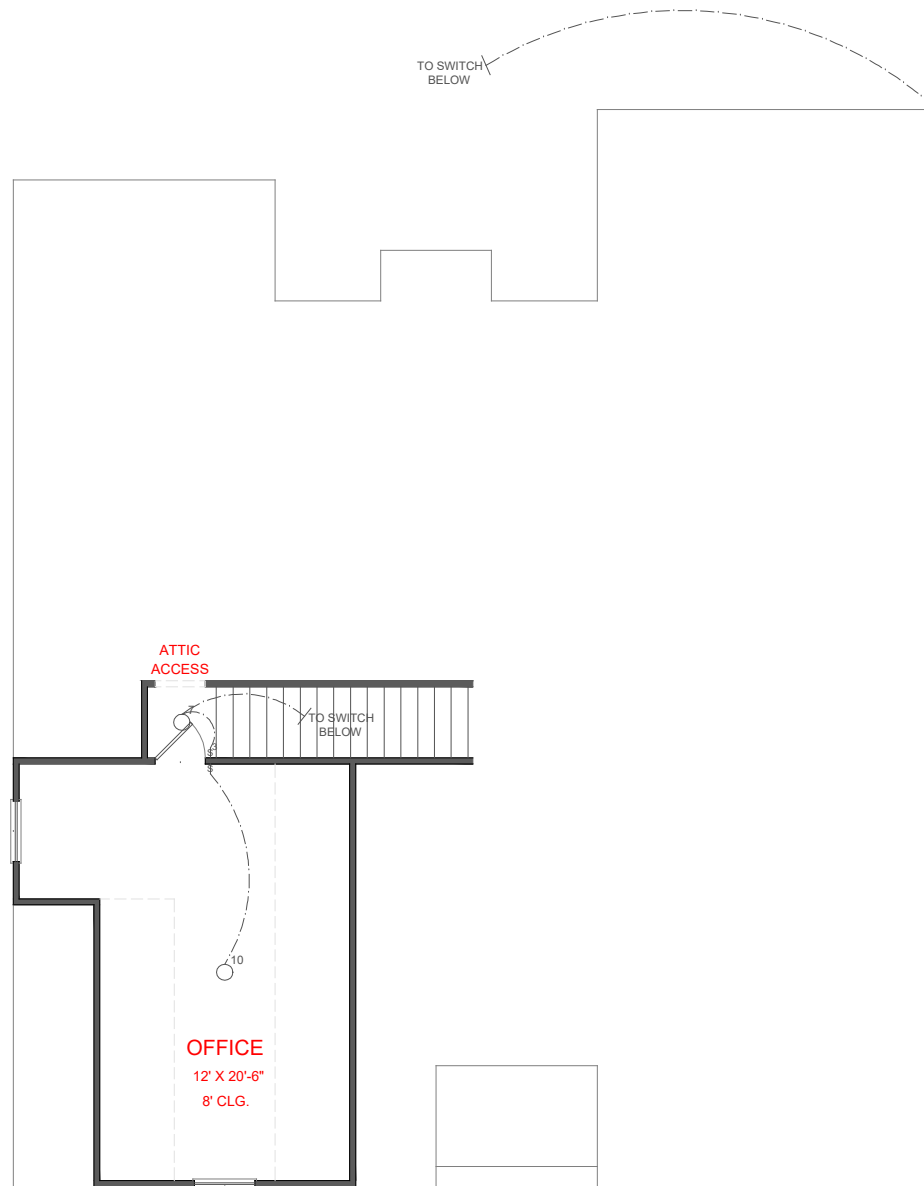

SECOND FLOOR PLAN

ELECTRICAL LEGEND

- CEILING LIGHT FIXTURE
- WALL LIGHT FIXTURE
- 7" LED DISK
- 10" LED DISK
- CEILING FAN
- FLOOD LIGHT FIXTURE
- DUPLEX FLOOR OUTLET
- TELEPHONE
- NETWORK/CABLE
- SWITCH
- 3-WAY SWITCH
- 4-WAY SWITCH
- MOTION SENSOR SWITCH
- EXHAUST FAN
- EXHAUST FAN/LIGHT
- SCONCE LIGHT FIXTURE

MADISON
FRONT ENTRY VERSION

SQUARE FOOTAGE:	
FIRST FLOOR:	1,752
SECOND FLOOR:	306
TOTAL:	2,058