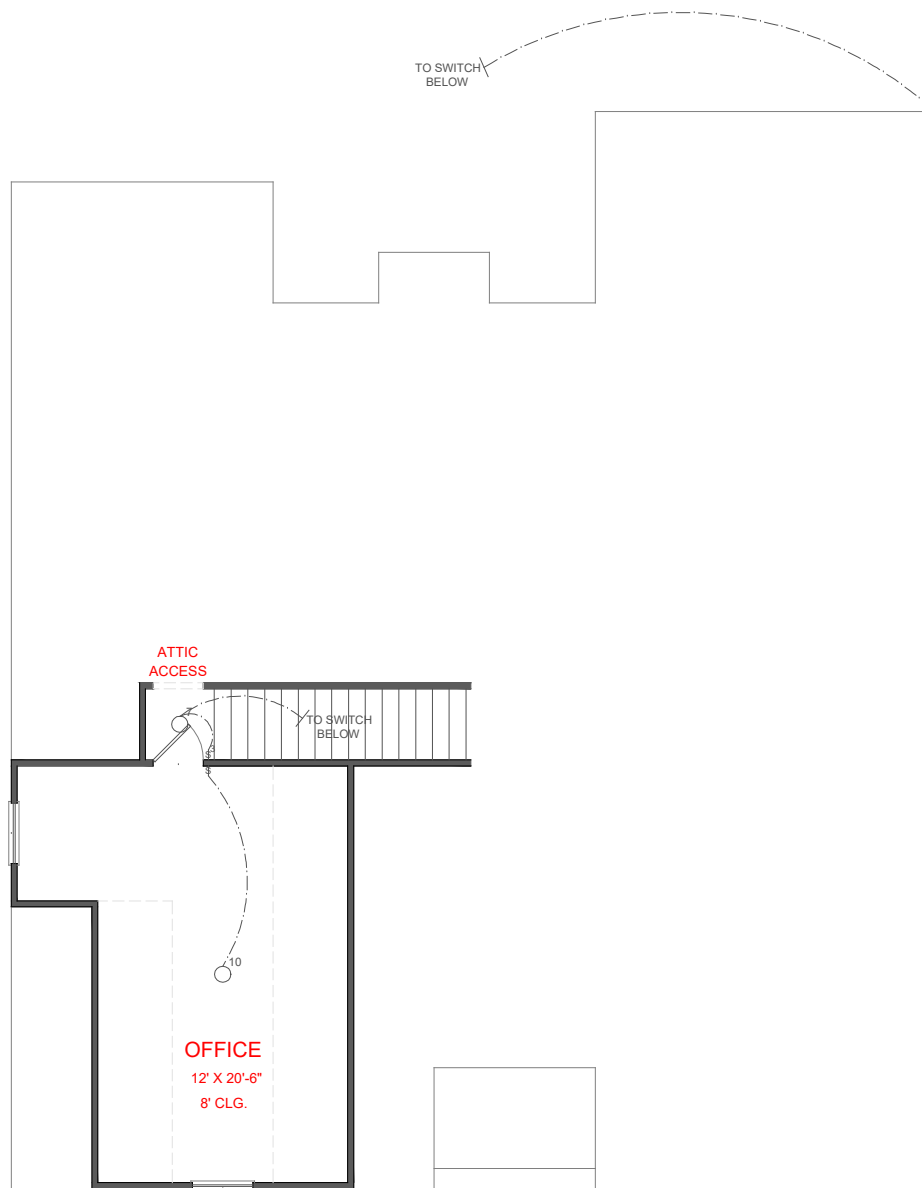

SECOND FLOOR PLAN

ELECTRICAL LEGEND

- CEILING LIGHT FIXTURE
- WALL LIGHT FIXTURE
- 7" LED DISK
- 10" LED DISK
- CEILING FAN
- FLOOD LIGHT FIXTURE
- DUPLEX FLOOR OUTLET
- TELEPHONE
- NETWORK/CABLE
- SWITCH
- 3-WAY SWITCH
- 4-WAY SWITCH
- MOTION SENSOR SWITCH
- EXHAUST FAN
- EXHAUST FAN/LIGHT
- SCONCE LIGHT FIXTURE

MADISON
FRONT ENTRY VERSION