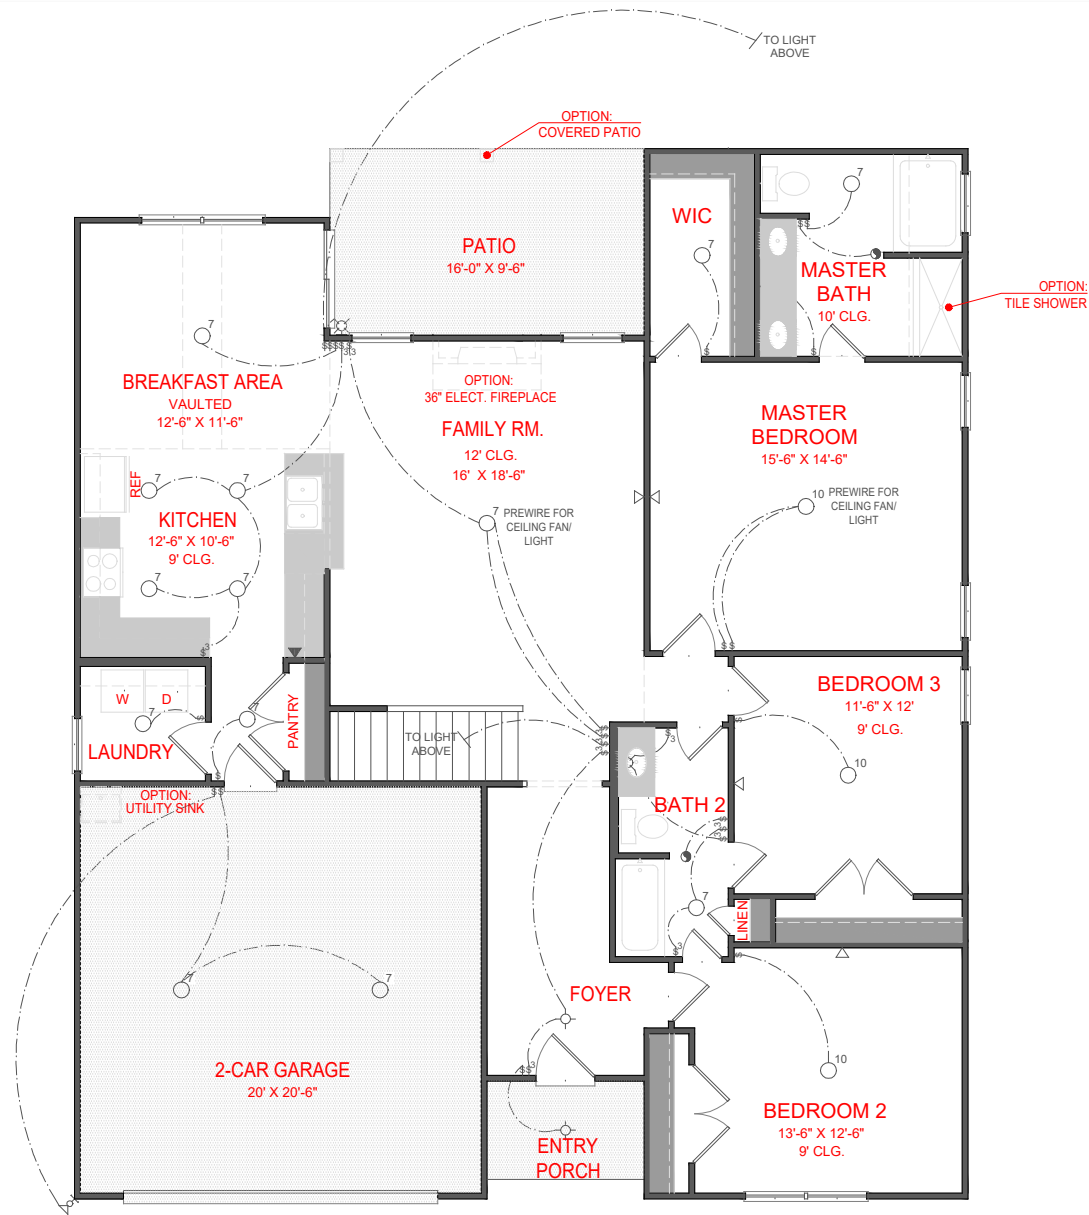

FIRST FLOOR PLAN

ELECTRICAL LEGEND

- CEILING LIGHT FIXTURE
- WALL LIGHT FIXTURE
- 7" LED DISK
- 10" LED DISK
- CEILING FAN
- FLOOD LIGHT FIXTURE
- DUPLEX FLOOR OUTLET
- TELEPHONE
- NETWORK/CABLE
- SWITCH
- 3-WAY SWITCH
- 4-WAY SWITCH
- MOTION SENSOR SWITCH
- EXHAUST FAN
- EXHAUST FAN/LIGHT
- SCONCE LIGHT FIXTURE

MADISON
FRONT ENTRY VERSION