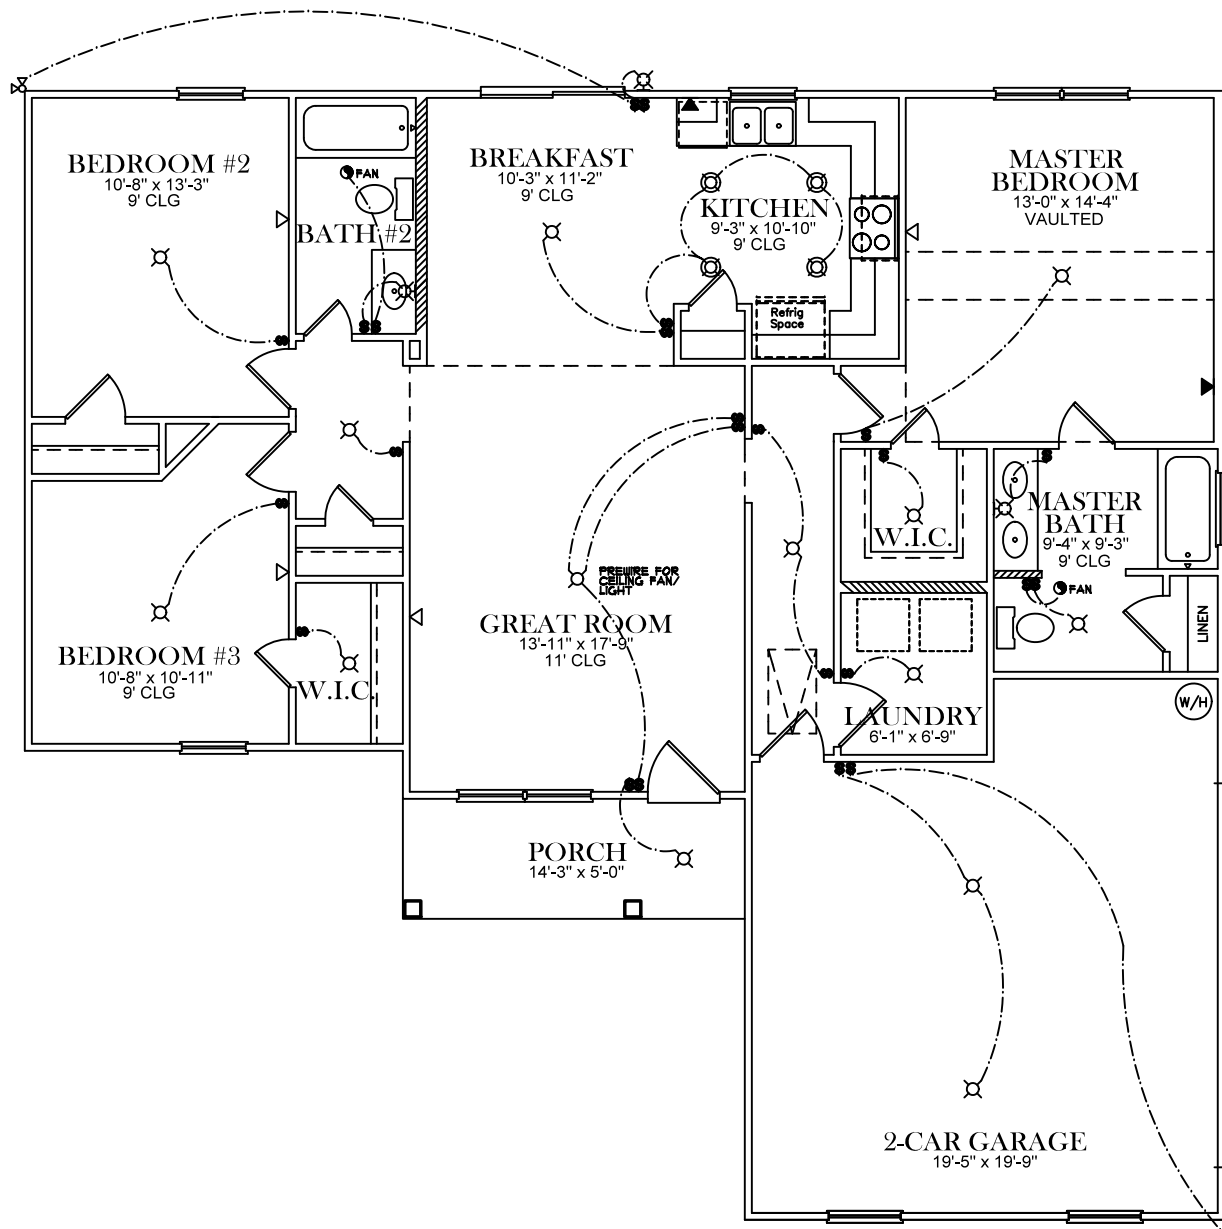

FRONT ELEVATION

SQUARE FOOTAGES
TOTAL SQ. FT.- 1,380

**ALT. BATH OPTION**

**FIRST FLOOR PLAN**

ELECTRICAL LEGEND	
	CEILING LIGHT FIXTURE
	WALL LIGHT FIXTURE
	RECESSED LIGHT FIXTURE
	WATER PROOF RECESSED LIGHT FIXTURE
	FLOOD LIGHT FIXTURE
	DUPLEX OUTLET
	DUPLEX OUTLET 42' A.F.F.
	220 VOLT OUTLET
	DUPLEX CEILING OUTLET
	DUPLEX FLOOR OUTLET
	SWITCHED DUPLEX OUTLET
	TELEPHONE
	TELEVISION
	SWITCH
	3-WAY SWITCH
	EXHAUST FAN
	EXHAUST FAN/LIGHT