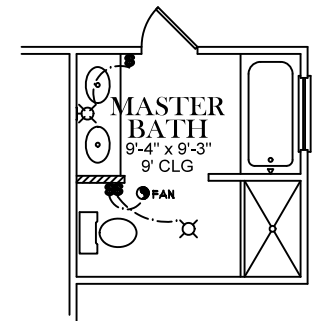

FRONT ELEVATION

SQUARE FOOTAGES
TOTAL SQ. FT.- 1,380

**ALT. BATH OPTION**

**FIRST FLOOR PLAN**

ELECTRICAL LEGEND	
	CEILING LIGHT FIXTURE
	WALL LIGHT FIXTURE
	RECESSED LIGHT FIXTURE
	WATER PROOF RECESSED LIGHT FIXTURE
	FLOOD LIGHT FIXTURE
	DUPLEX OUTLET
	DUPLEX OUTLET 42' A.F.F.
	220 VOLT OUTLET
	DUPLEX CEILING OUTLET
	DUPLEX FLOOR OUTLET
	SWITCHED DUPLEX OUTLET
	TELEPHONE
	TELEVISION
	SWITCH
	3-WAY SWITCH
	EXHAUST FAN
	EXHAUST FAN/LIGHT