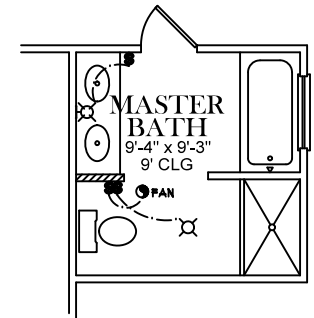

FRONT ELEVATION

SQUARE FOOTAGES
TOTAL SQ. FT.- 1,380

**ALT. BATH OPTION**

**FIRST FLOOR PLAN**

ELECTRICAL LEGEND	
	CEILING LIGHT FIXTURE
	WALL LIGHT FIXTURE
	RECESSED LIGHT FIXTURE
	WATER PROOF RECESSED LIGHT FIXTURE
	FLOOD LIGHT FIXTURE
	DUPLEX OUTLET
	DUPLEX OUTLET 42" A.F.F.
	220 VOLT OUTLET
	DUPLEX CEILING OUTLET
	DUPLEX FLOOR OUTLET
	SWITCHED DUPLEX OUTLET
	TELEPHONE
	TELEVISION
	SWITCH
	3-WAY SWITCH
	EXHAUST FAN
	EXHAUST FAN/LIGHT