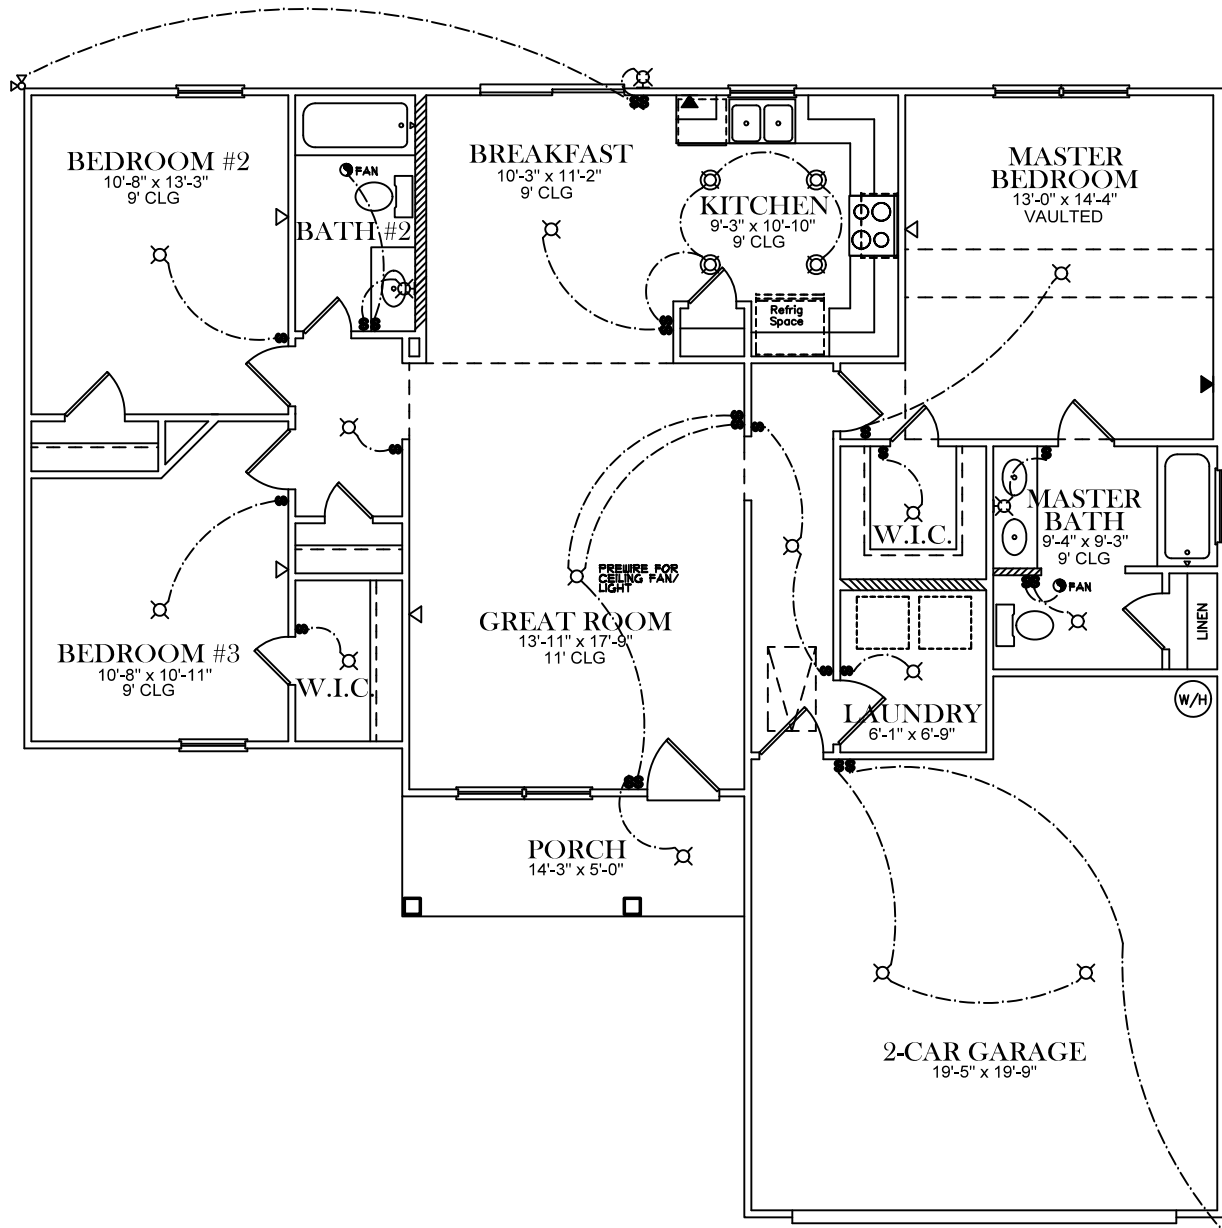

FRONT ELEVATION

SQUARE FOOTAGES
TOTAL SQ. FT.- 1,380

**ALT. BATH OPTION**

**FIRST FLOOR PLAN**

ELECTRICAL LEGEND	
	CEILING LIGHT FIXTURE
	WALL LIGHT FIXTURE
	RECESSED LIGHT FIXTURE
	WATER PROOF RECESSED LIGHT FIXTURE
	FLOOD LIGHT FIXTURE
	DUPLEX OUTLET
	DUPLEX OUTLET 42" A.F.F.
	220 VOLT OUTLET
	DUPLEX CEILING OUTLET
	DUPLEX FLOOR OUTLET
	SWITCHED DUPLEX OUTLET
	TELEPHONE
	TELEVISION
	SWITCH
	3-WAY SWITCH
	EXHAUST FAN
	EXHAUST FAN/LIGHT