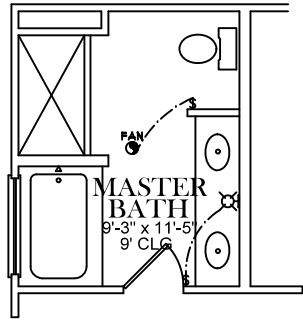

FRONT ELEVATION

SQUARE FOOTAGES
1ST FL- 1391
SECOND FL- 910
TOTAL SQ. FT.- 2301

ALT. BATH OPTION

ELECTRICAL LEGEND	
	CEILING LIGHT FIXTURE
	WALL LIGHT FIXTURE
	RECESSED LIGHT FIXTURE
	WATER PROOF RECESSED LIGHT FIXTURE
	FLOOD LIGHT FIXTURE
	TELEPHONE
	TELEVISION
	SWITCH
	3-WAY SWITCH
	EXHAUST FAN
	EXHAUST FAN/LIGHT
	WALL SCONCE

FIRST FLOOR PLAN

OPTIONAL 4TH BEDROOM
DEDUCT 38 SQ. FT.

SECOND FLOOR PLAN

ELECTRICAL LEGEND	
	CEILING LIGHT FIXTURE
	WALL LIGHT FIXTURE
	RECESSED LIGHT FIXTURE
	WATER PROOF RECESSED LIGHT FIXTURE
	FLOOD LIGHT FIXTURE
	TELEPHONE
	TELEVISION
	SWITCH
	3-WAY SWITCH
	EXHAUST FAN
	EXHAUST FAN/LIGHT
	WALL SCONCE