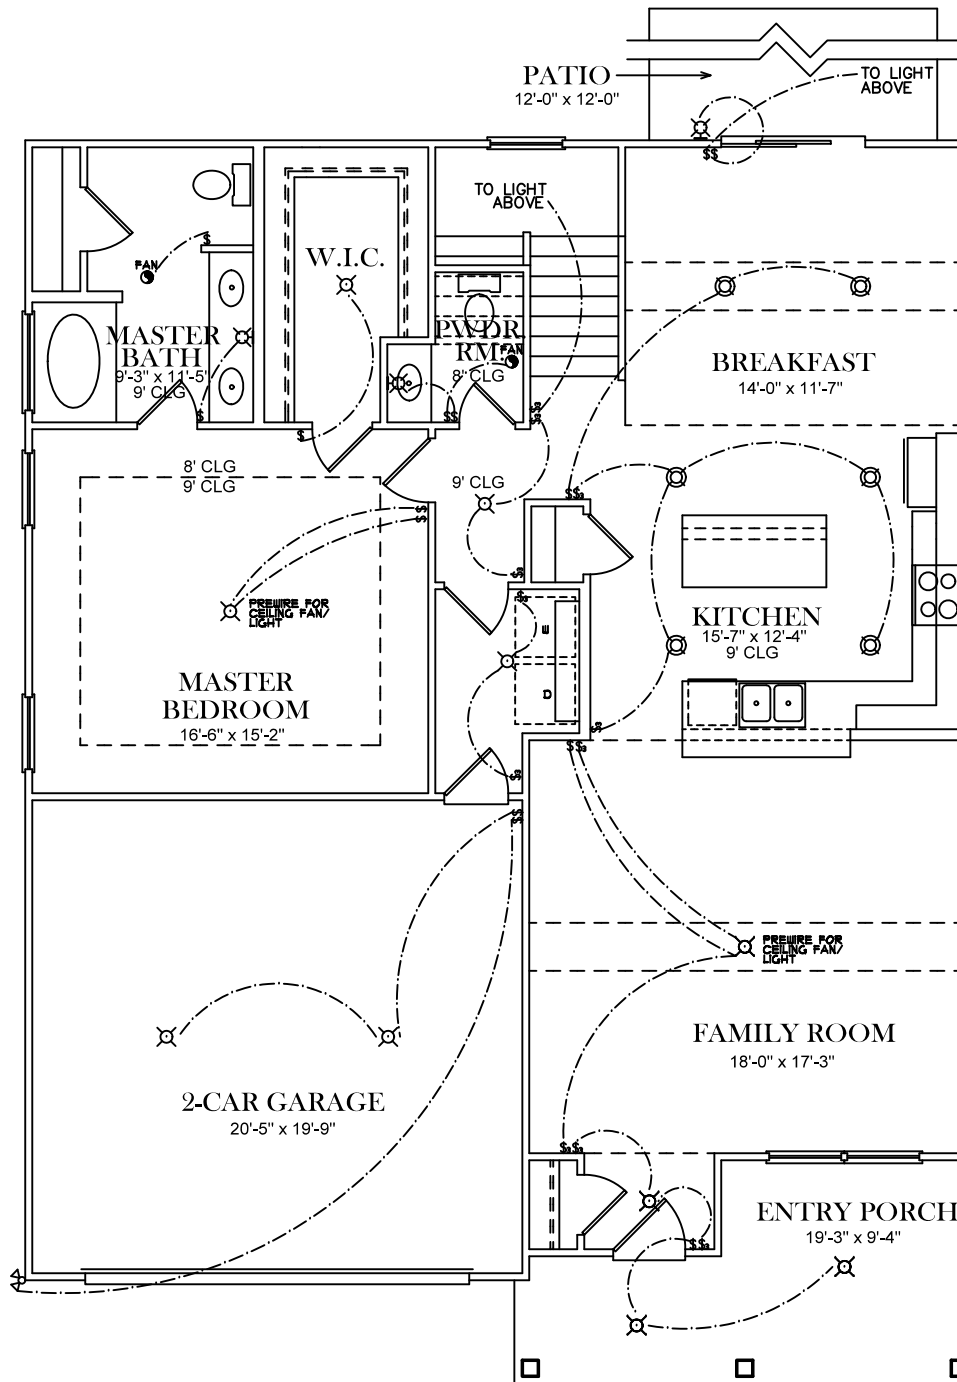

FRONT ELEVATION

SQUARE FOOTAGES
1ST FL- 1391
SECOND FL- 910
TOTAL SQ. FT.- 2301

ALT. BATH OPTION

ELECTRICAL LEGEND	
	CEILING LIGHT FIXTURE
	WALL LIGHT FIXTURE
	RECESSED LIGHT FIXTURE
	WATER PROOF RECESSED LIGHT FIXTURE
	FLOOD LIGHT FIXTURE
	TELEPHONE
	TELEVISION
	SWITCH
	3-WAY SWITCH
	EXHAUST FAN
	EXHAUST FAN/LIGHT
	WALL SCONCE

FIRST FLOOR PLAN

OPTIONAL 4TH BEDROOM
DEDUCT 38 SQ. FT.

SECOND FLOOR PLAN

ELECTRICAL LEGEND	
	CEILING LIGHT FIXTURE
	WALL LIGHT FIXTURE
	RECESSED LIGHT FIXTURE
	WATER PROOF RECESSED LIGHT FIXTURE
	FLOOD LIGHT FIXTURE
	TELEPHONE
	TELEVISION
	SWITCH
	3-WAY SWITCH
	EXHAUST FAN
	EXHAUST FAN/LIGHT
	WALL SCONCE