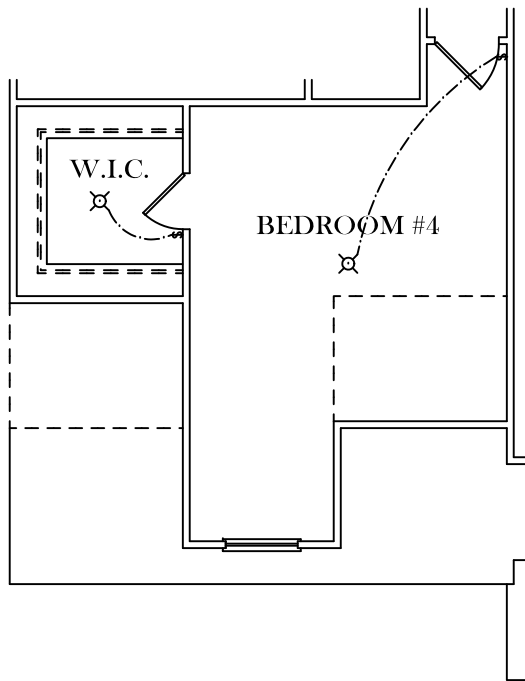

FRONT ELEVATION

SQUARE FOOTAGES
1ST FL- 1391
SECOND FL- 910
TOTAL SQ. FT.- 2301

ALT. BATH OPTION

ELECTRICAL LEGEND	
	CEILING LIGHT FIXTURE
	WALL LIGHT FIXTURE
	RECESSED LIGHT FIXTURE
	WATER PROOF RECESSED LIGHT FIXTURE
	FLOOD LIGHT FIXTURE
	TELEPHONE
	TELEVISION
	SWITCH
	3-WAY SWITCH
	EXHAUST FAN
	EXHAUST FAN/LIGHT
	WALL SCONCE

FIRST FLOOR PLAN

OPTIONAL 4TH BEDROOM
DEDUCT 38 SQ. FT.

SECOND FLOOR PLAN

ELECTRICAL LEGEND	
	CEILING LIGHT FIXTURE
	WALL LIGHT FIXTURE
	RECESSED LIGHT FIXTURE
	WATER PROOF RECESSED LIGHT FIXTURE
	FLOOD LIGHT FIXTURE
	TELEPHONE
	TELEVISION
	SWITCH
	3-WAY SWITCH
	EXHAUST FAN
	EXHAUST FAN/LIGHT
	WALL SCONCE