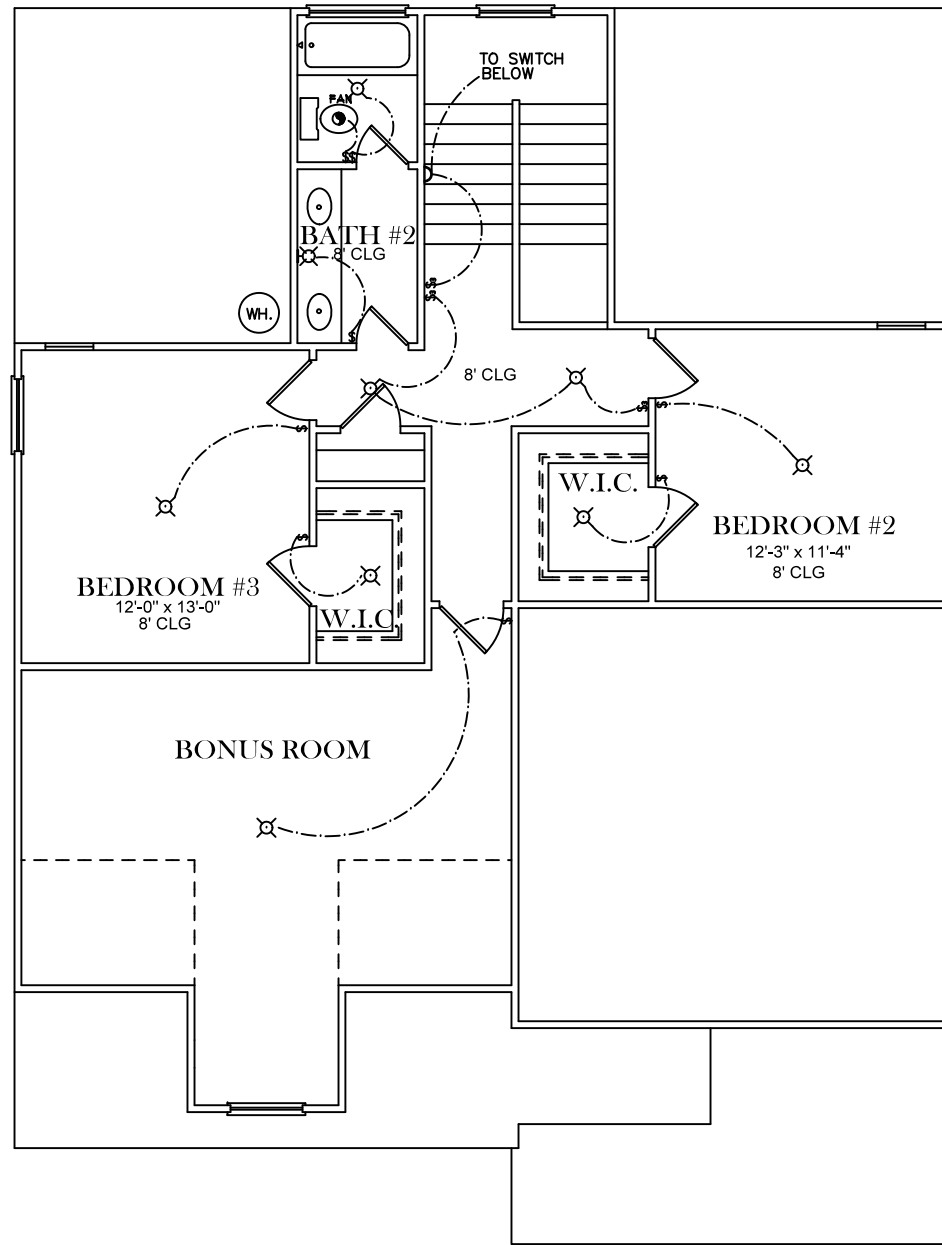

FRONT ELEVATION

SQUARE FOOTAGES
1ST FL- 1391
SECOND FL- 910
TOTAL SQ. FT.- 2301

ALT. BATH OPTION

ELECTRICAL LEGEND	
	CEILING LIGHT FIXTURE
	WALL LIGHT FIXTURE
	RECESSED LIGHT FIXTURE
	WATER PROOF RECESSED LIGHT FIXTURE
	FLOOD LIGHT FIXTURE
	TELEPHONE
	TELEVISION
	SWITCH
	3-WAY SWITCH
	EXHAUST FAN
	EXHAUST FAN/LIGHT
	WALL SCONCE

FIRST FLOOR PLAN

OPTIONAL 4TH BEDROOM
DEDUCT 38 SQ. FT.

SECOND FLOOR PLAN

ELECTRICAL LEGEND	
	CEILING LIGHT FIXTURE
	WALL LIGHT FIXTURE
	RECESSED LIGHT FIXTURE
	WATER PROOF RECESSED LIGHT FIXTURE
	FLOOD LIGHT FIXTURE
	TELEPHONE
	TELEVISION
	SWITCH
	3-WAY SWITCH
	EXHAUST FAN
	EXHAUST FAN/LIGHT
	WALL SCONCE