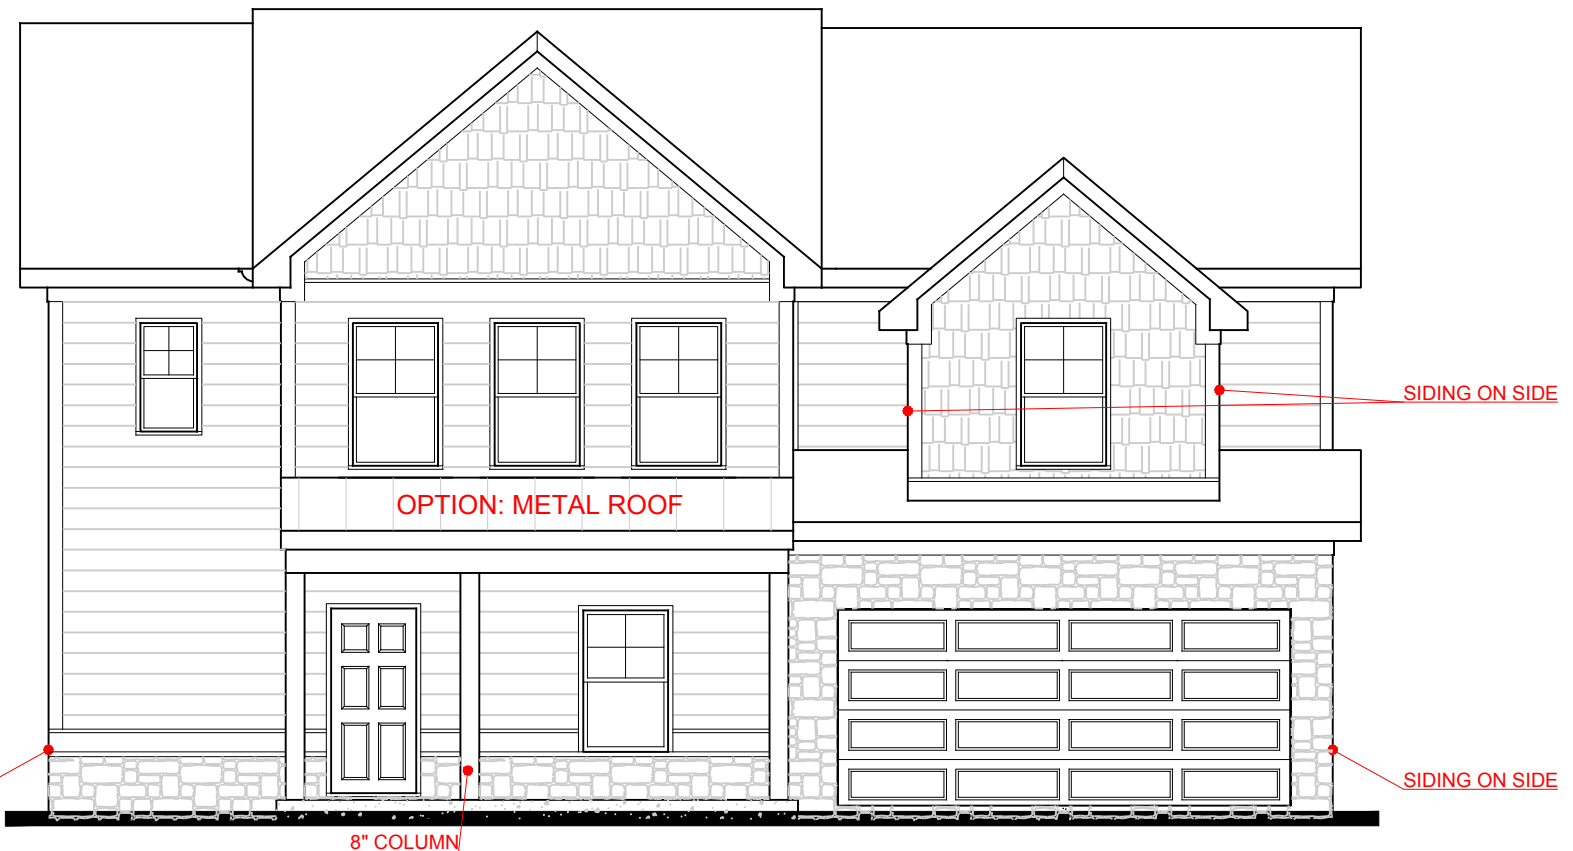

FRONT ELEVATION- B VERSION

CONCORD
FRONT ENTRY VERSION

SQUARE FOOTAGE:	
FIRST FLOOR:	792
SECOND FLOOR:	1,113
TOTAL:	1,905