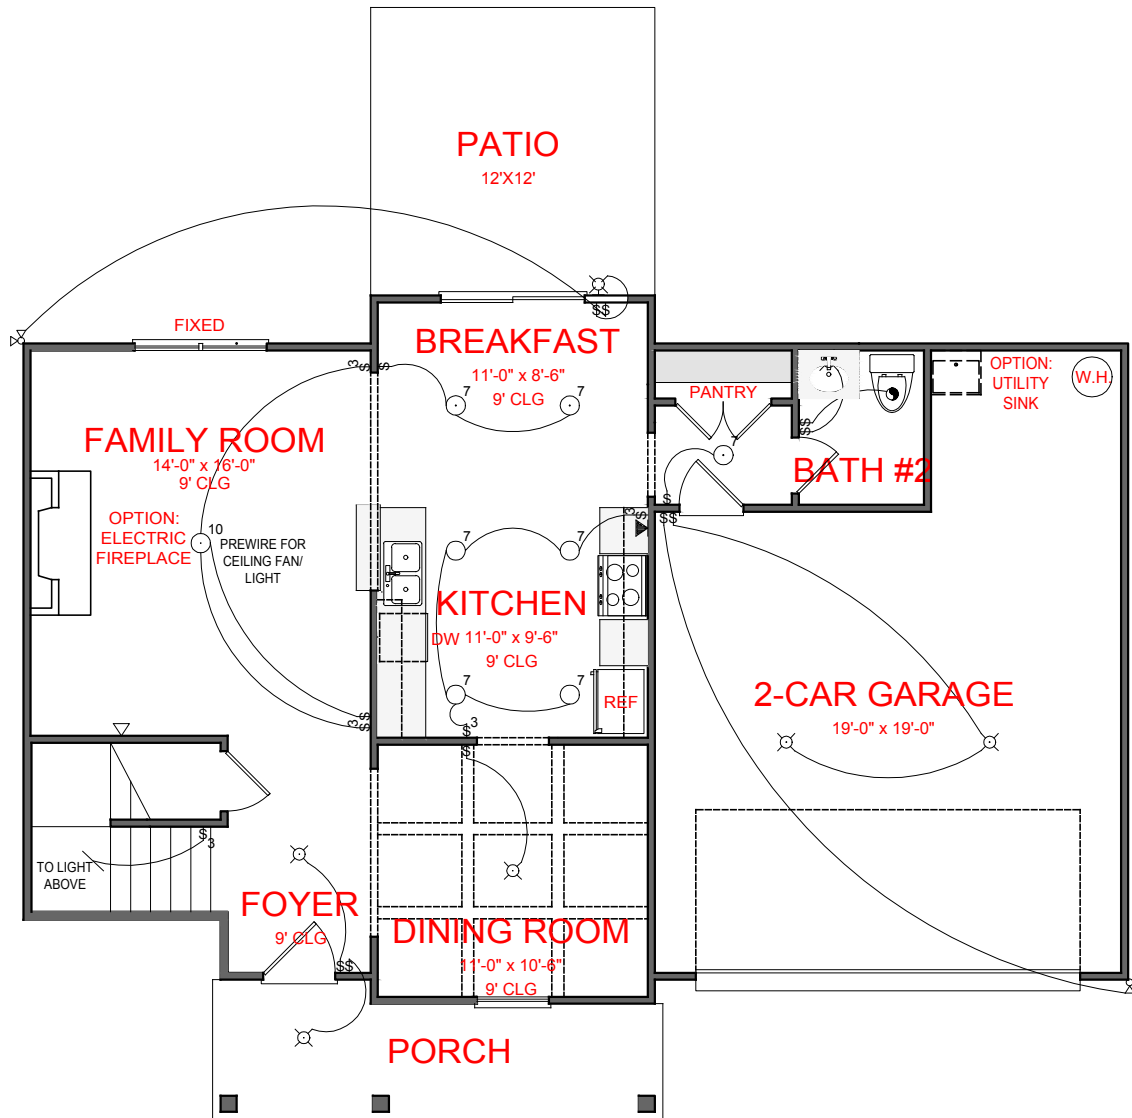

1. **ELECTRICAL LEGEND**
2. CEILING LIGHT FIXTURE
   - WALL LIGHT FIXTURE
   - 7" LED DISK
   - 10" LED DISK
   - CEILING FAN
   - FLOOD LIGHT FIXTURE
   - DUPLEX FLOOR OUTLET
   - TELEPHONE
   - NETWORK/CABLE
   - SWITCH
   - 3-WAY SWITCH
   - 4-WAY SWITCH
   - MOTION SENSOR SWITCH
   - EXHAUST FAN
   - EXHAUST FAN/LIGHT
   - SCONCE LIGHT FIXTURE

FIRST FLOOR PLAN

CONCORD
FRONT ENTRY VERSION

JEFF LINDSEY COMMUNITIES
Live your dream.

SQUARE FOOTAGE:

FIRST FLOOR:	792
SECOND FLOOR:	1,113
TOTAL:	1,905