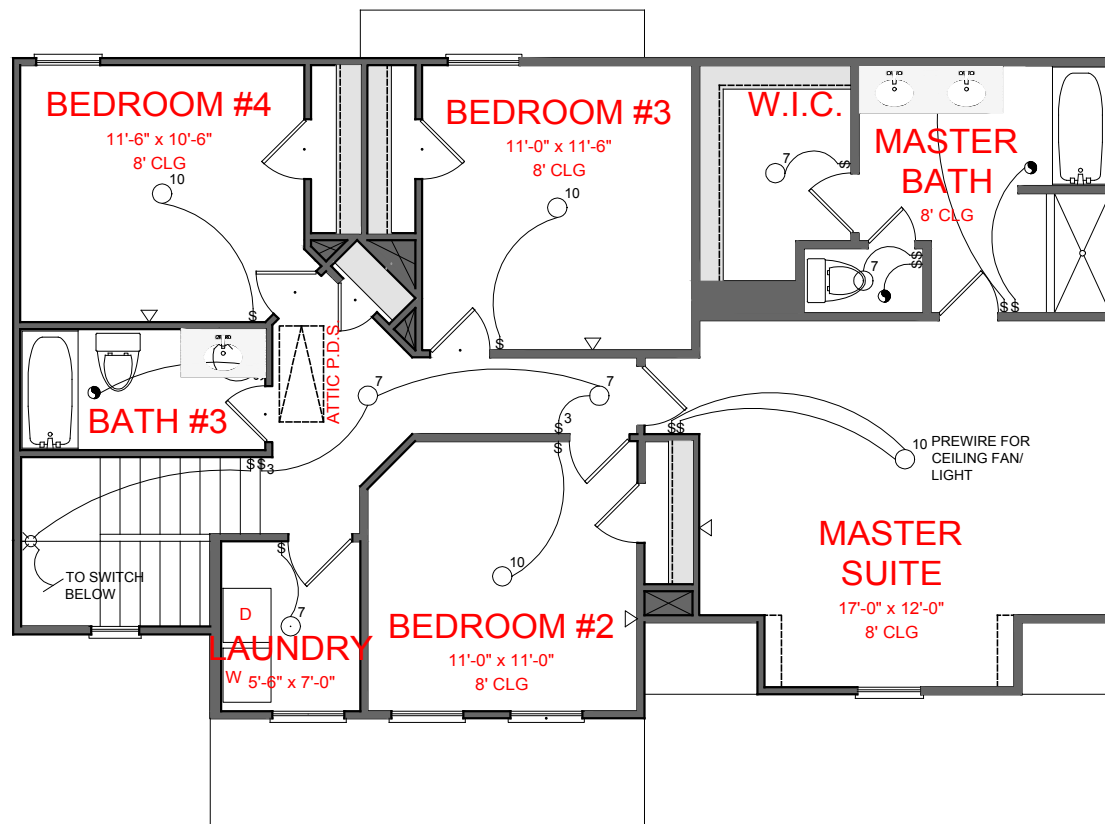

OPTION:
3.0/5.0
WINDOW

ELECTRICAL LEGEND

- CEILING LIGHT FIXTURE
- WALL LIGHT FIXTURE
- 7" LED DISK
- 10" LED DISK
- CEILING FAN
- FLOOD LIGHT FIXTURE
- DUPLEX FLOOR OUTLET
- TELEPHONE
- NETWORK/CABLE
- SWITCH
- 3-WAY SWITCH
- 4-WAY SWITCH
- MOTION SENSOR SWITCH
- EXHAUST FAN
- EXHAUST FAN/LIGHT
- SCONCE LIGHT FIXTURE

SECOND FLOOR PLAN

CONCORD

JEFF LINDSEY COMMUNITIES
Live your dream.

SQUARE FOOTAGE:

FIRST FLOOR:	792
SECOND FLOOR:	1,113
TOTAL:	1,905