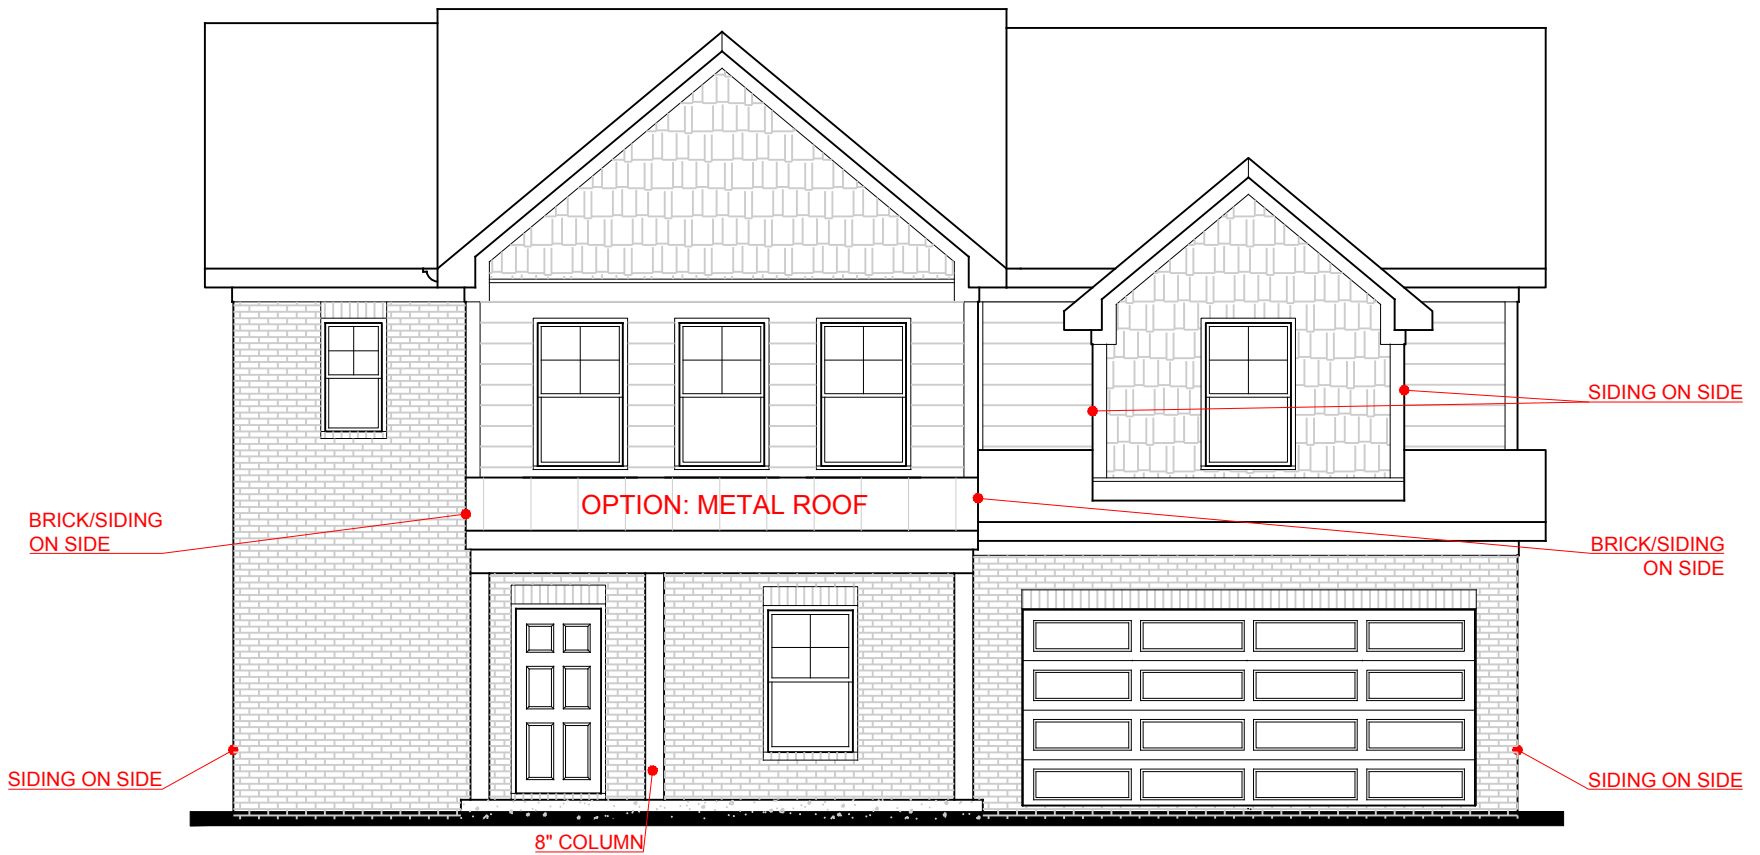

FRONT ELEVATION- D VERSION

CONCORD
FRONT ENTRY VERSION

JEFF LINDSEY COMMUNITIES
Live your dream.

SQUARE FOOTAGE:	
FIRST FLOOR:	792
SECOND FLOOR:	1,113
TOTAL:	1,905