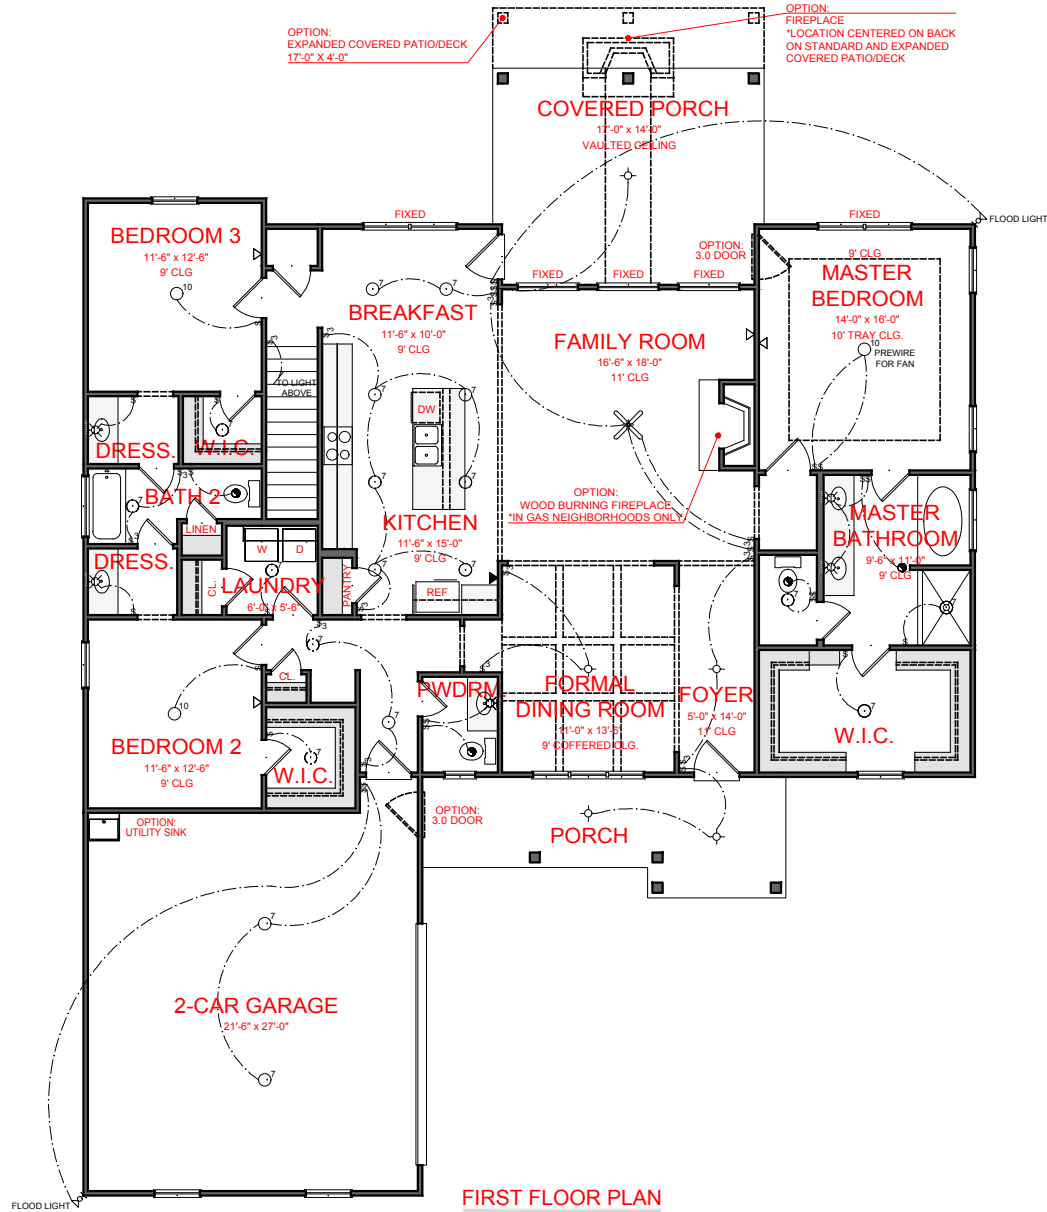

1. **ELECTRICAL LEGEND**
2. CEILING LIGHT FIXTURE
   - WALL LIGHT FIXTURE
   - 7" LED DISK
   - 10" LED DISK
   - CEILING FAN
   - FLOOD LIGHT FIXTURE
   - DUPLEX FLOOR OUTLET
   - TELEPHONE
   - NETWORK/CABLE
   - SWITCH
   - 3-WAY SWITCH
   - 4-WAY SWITCH
   - MOTION SENSOR SWITCH
   - EXHAUST FAN
   - EXHAUST FAN/LIGHT
   - SCONCE LIGHT FIXTURE

CARAY

JEFF LINDSEY COMMUNITIES
Live your dream.

SQUARE FOOTAGE:

FIRST FLOOR:	2,156
SECOND FLOOR:	640
TOTAL:	2,796