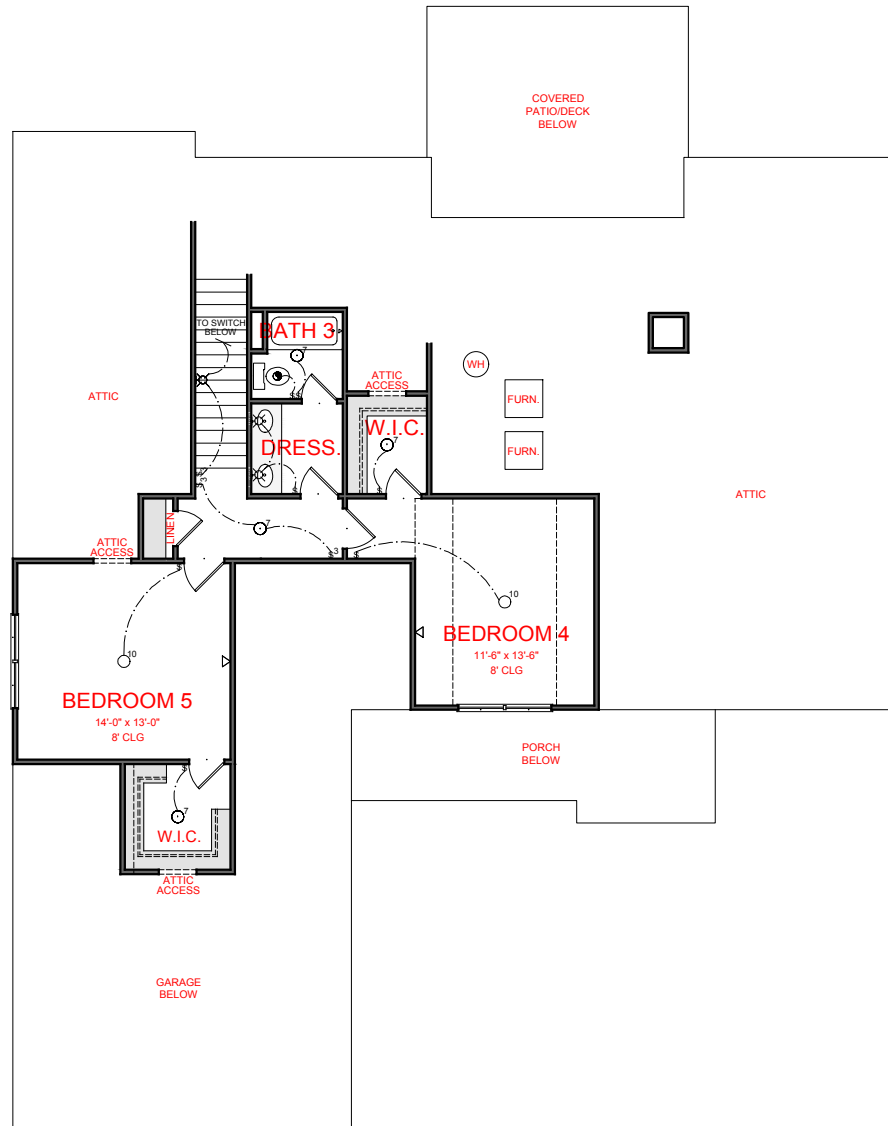

SECOND FLOOR PLAN

ELECTRICAL LEGEND

- CEILING LIGHT FIXTURE
- WALL LIGHT FIXTURE
- 7" LED DISK
- 10" LED DISK
- CEILING FAN
- FLOOD LIGHT FIXTURE
- DUPLEX FLOOR OUTLET
- TELEPHONE
- NETWORK/CABLE
- SWITCH
- 3-WAY SWITCH
- 4-WAY SWITCH
- MOTION SENSOR SWITCH
- EXHAUST FAN
- EXHAUST FAN/LIGHT
- SCONCE LIGHT FIXTURE

CARAY

JEFF LINDSEY COMMUNITIES
Live your dream.

SQUARE FOOTAGE:

FIRST FLOOR:	2,156
SECOND FLOOR:	640
TOTAL:	2,796