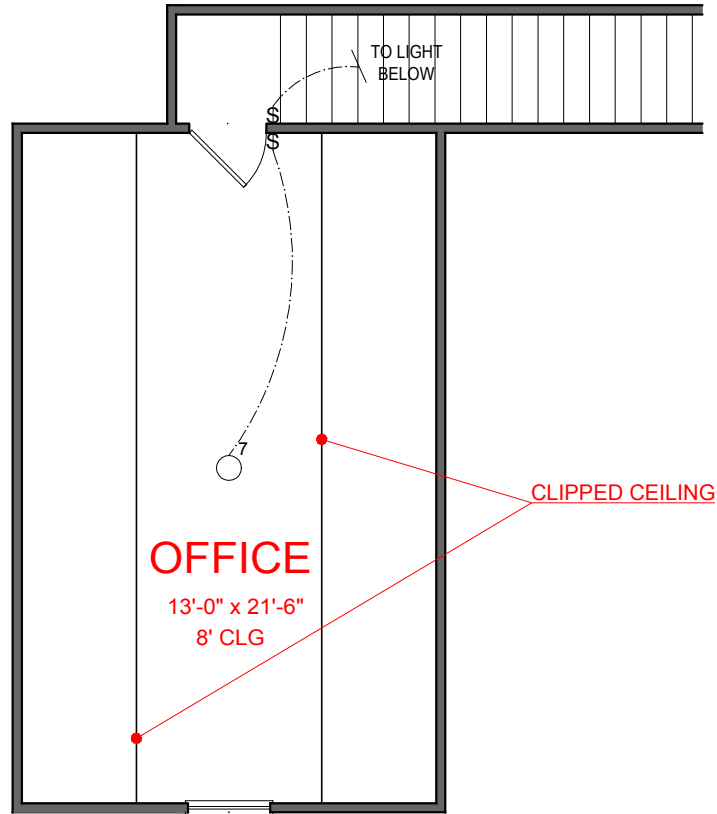

SECOND FLOOR PLAN

ELECTRICAL LEGEND

	CEILING LIGHT FIXTURE
	WALL LIGHT FIXTURE
	7" LED DISK
	10" LED DISK
	CEILING FAN
	FLOOD LIGHT FIXTURE
	DUPLEX FLOOR OUTLET
	TELEPHONE
	NETWORK/CABLE
	SWITCH
	3-WAY SWITCH
	4-WAY SWITCH
	MOTION SENSOR SWITCH
	EXHAUST FAN
	EXHAUST FAN/LIGHT
	SCONCE LIGHT FIXTURE

ALBANY
FRONT ENTRY VERSION