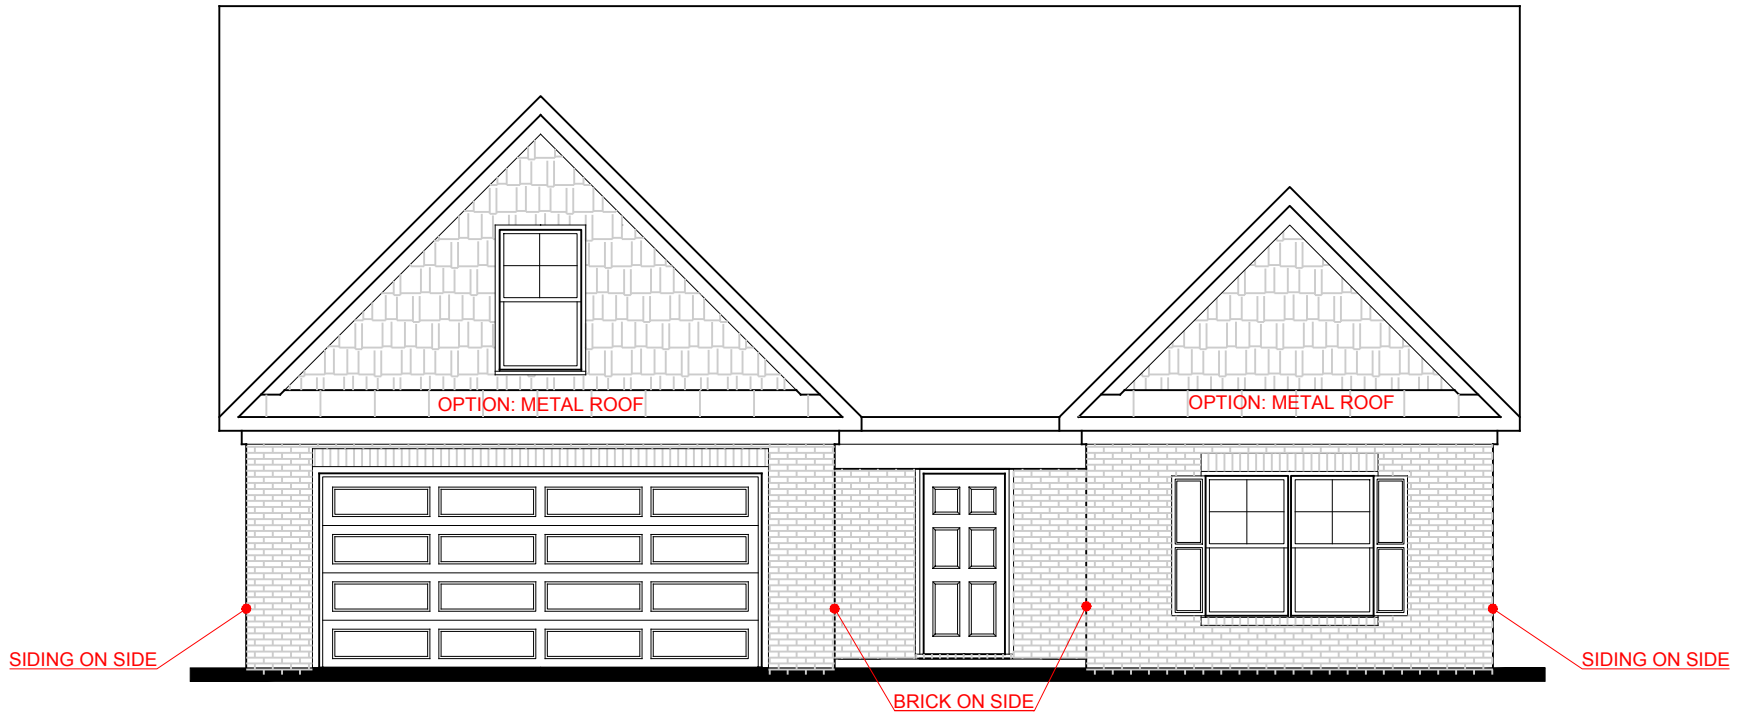

FRONT ELEVATION- B-D VERSION

ALBANY
FRONT ENTRY VERSION