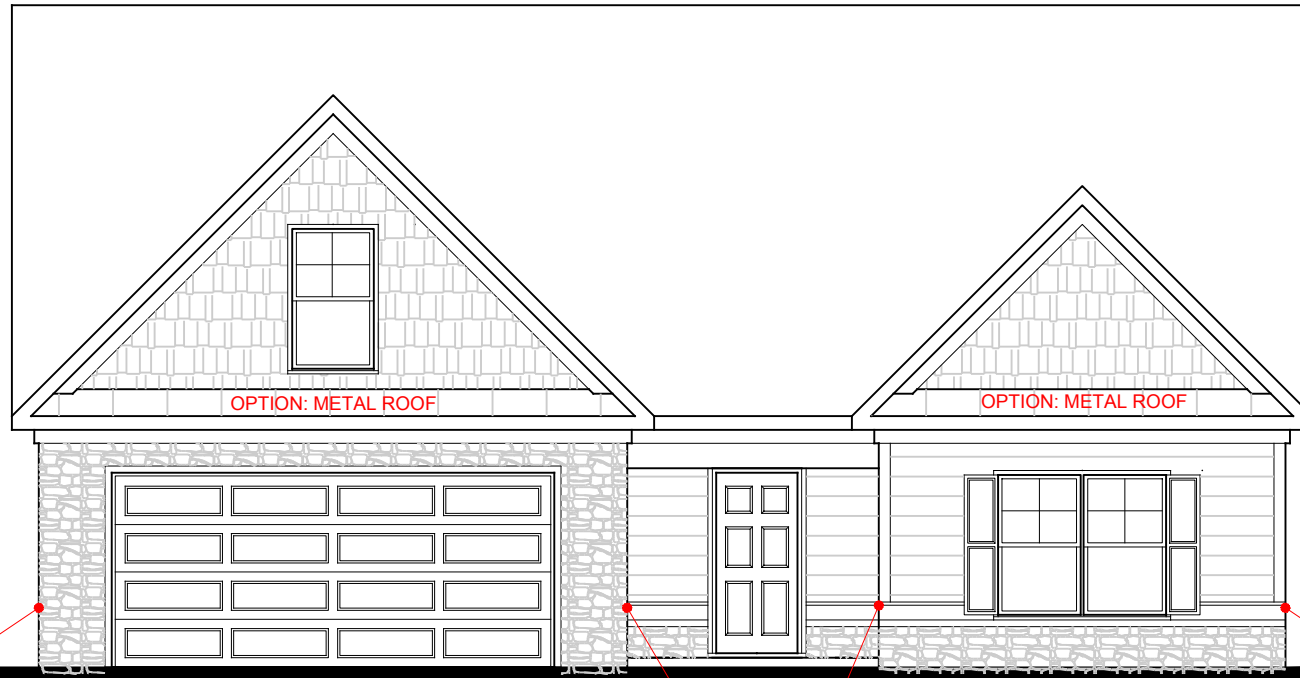

FRONT ELEVATION- B VERSION

ALBANY
FRONT ENTRY VERSION

SQUARE FOOTAGE:	
FIRST FLOOR:	1,749
SECOND FLOOR:	326
TOTAL:	2,075