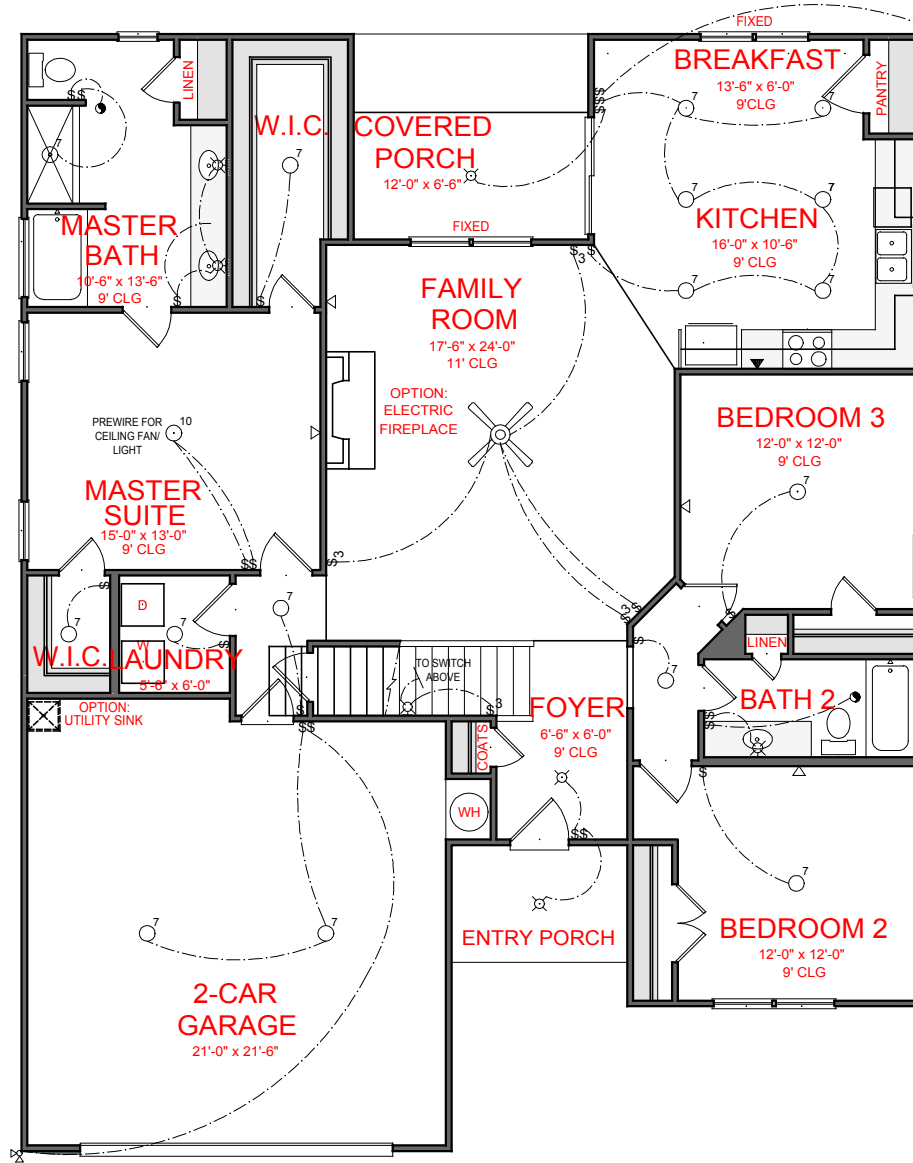

FIRST FLOOR PLAN

ELECTRICAL LEGEND

- CEILING LIGHT FIXTURE
- WALL LIGHT FIXTURE
- 7" LED DISK
- 10" LED DISK
- CEILING FAN
- FLOOD LIGHT FIXTURE
- DUPLEX FLOOR OUTLET
- TELEPHONE
- NETWORK/CABLE
- SWITCH
- 3-WAY SWITCH
- 4-WAY SWITCH
- MOTION SENSOR SWITCH
- EXHAUST FAN
- EXHAUST FAN/LIGHT
- SCONCE LIGHT FIXTURE

ALBANY
FRONT ENTRY VERSION

SQUARE FOOTAGE:

FIRST FLOOR:	1,749
SECOND FLOOR:	326
TOTAL:	2,075