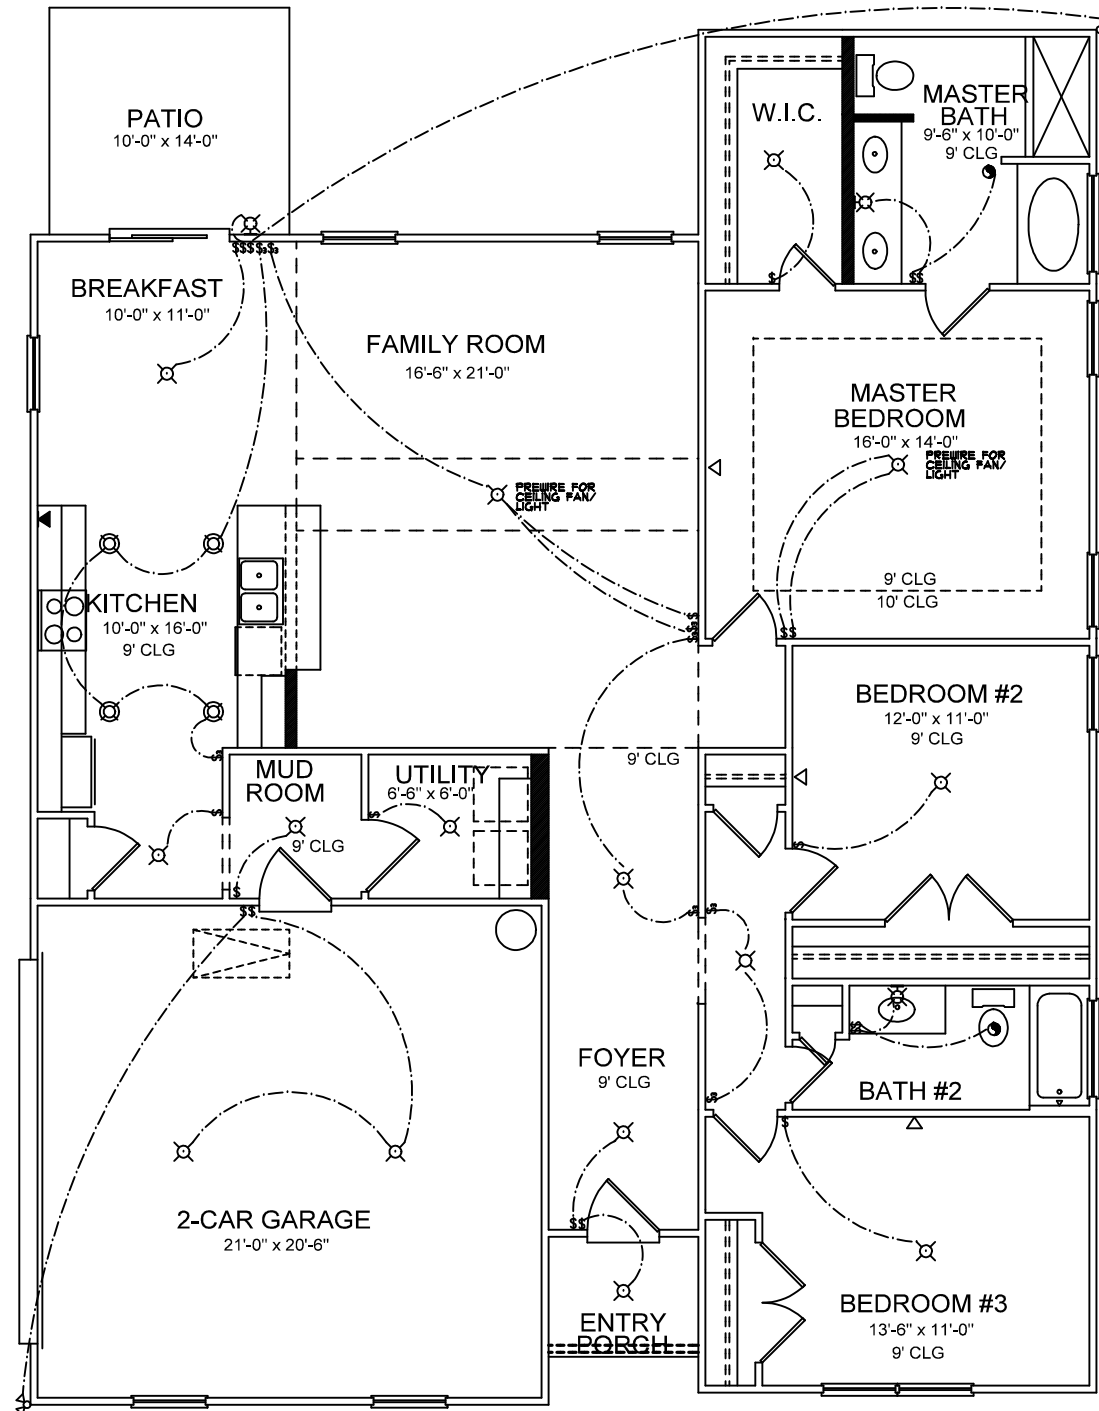

FRONT ELEVATION

SQUARE FOOTAGES
TOTAL SQ. FT. - 1,810

ELECTRICAL LEGEND	
	CEILING LIGHT FIXTURE
	WALL LIGHT FIXTURE
	RECESSED LIGHT FIXTURE
	WATER PROOF RECESSED LIGHT FIXTURE
	FLOOD LIGHT FIXTURE
	TELEPHONE
	TELEVISION
	SWITCH
	3-WAY SWITCH
	EXHAUST FAN
	EXHAUST FAN/LIGHT
	WALL SCONCE

FLOOR PLAN