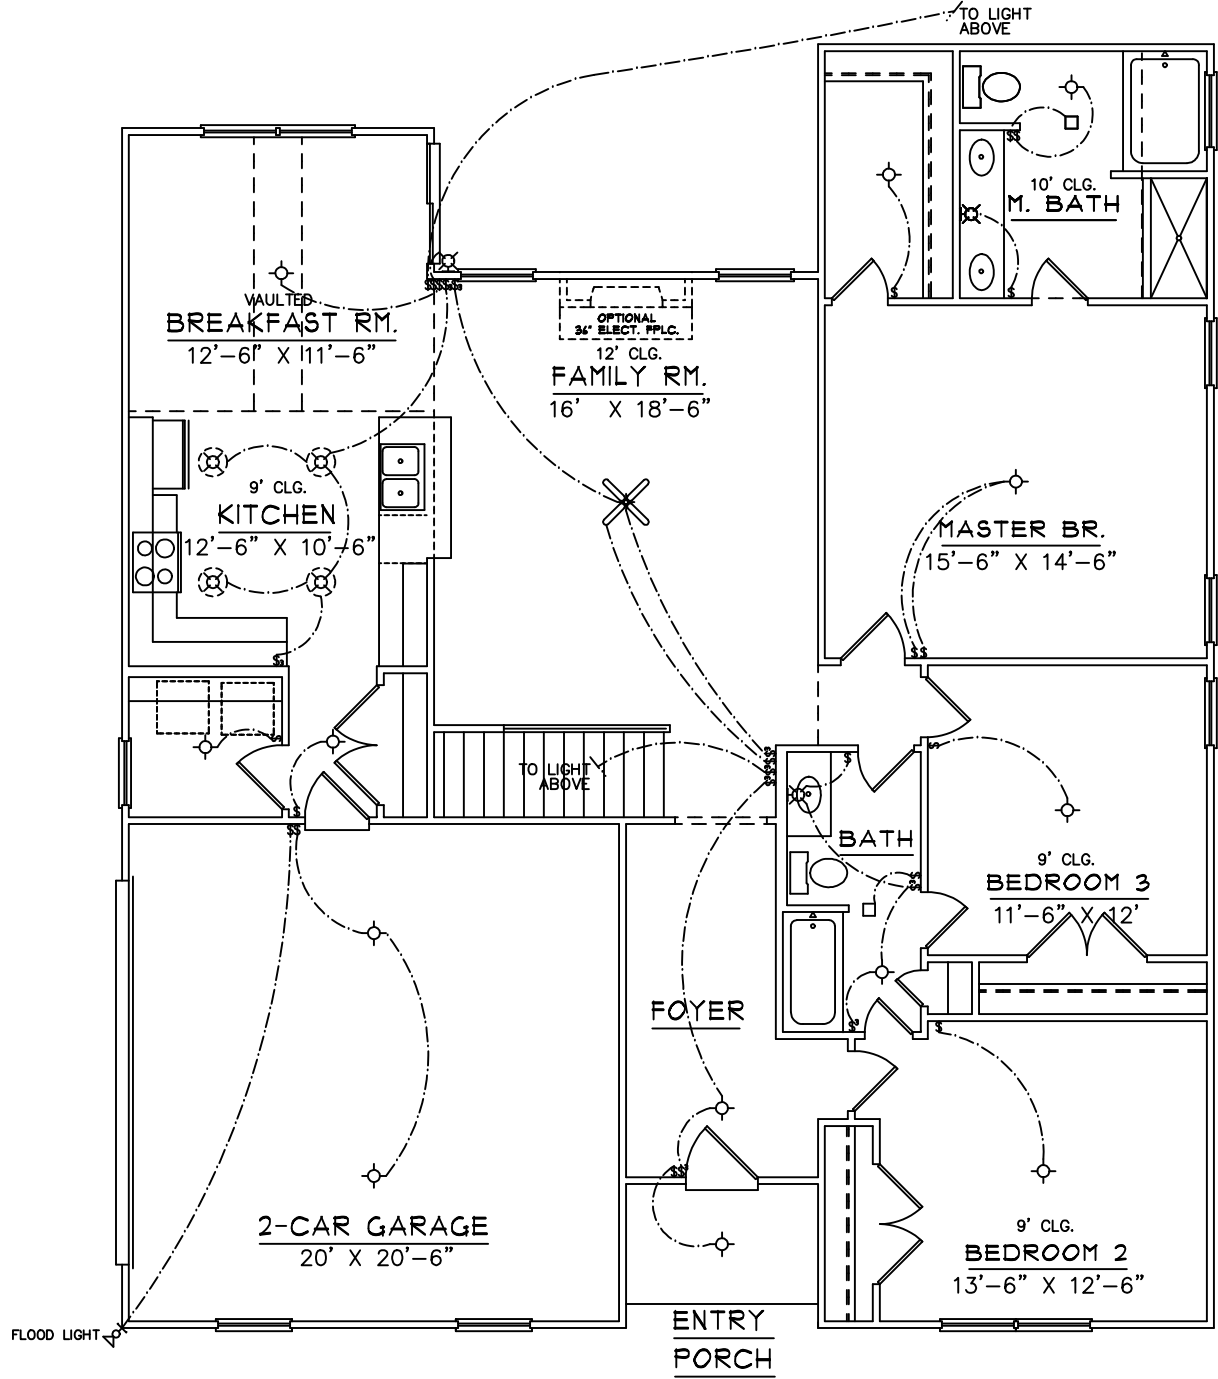

FRONT ELEVATION

SQUARE FOOTAGES	
1ST FL- 1783	
2ND/3RD FL- 504	
TOTAL SQ. FT.- 2288	

MADISON D

ELECTRICAL LEGEND	
	CEILING LIGHT FIXTURE
	WALL LIGHT FIXTURE
	RECESSED LIGHT FIXTURE
	WATER PROOF RECESSED LIGHT FIXTURE
	FLOOD LIGHT FIXTURE
	DUPLEX OUTLET
	DUPLEX OUTLET 42" A.P.F.
	220 VOLT OUTLET
	DUPLEX CEILING OUTLET
	DUPLEX FLOOR OUTLET
	SWITCHED DUPLEX OUTLET
	TELEPHONE
	TELEVISION
	SWITCH
	3-WAY SWITCH
	EXHAUST FAN
	EXHAUST FAN/LIGHT

FIRST FLOOR PLAN

ELECTRICAL LEGEND	
	CEILING LIGHT FIXTURE
	WALL LIGHT FIXTURE
	RECESSED LIGHT FIXTURE
	WATER PROOF RECESSED LIGHT FIXTURE
	FLOOD LIGHT FIXTURE
	DUPLEX OUTLET
	DUPLEX OUTLET 42" A.F.F.
	220 VOLT OUTLET
	DUPLEX CEILING OUTLET
	DUPLEX FLOOR OUTLET
	SWITCHED DUPLEX OUTLET
	TELEPHONE
	TELEVISION
	SWITCH
	3-WAY SWITCH
	EXHAUST FAN
	EXHAUST FAN/LIGHT

SECOND FLOOR PLAN