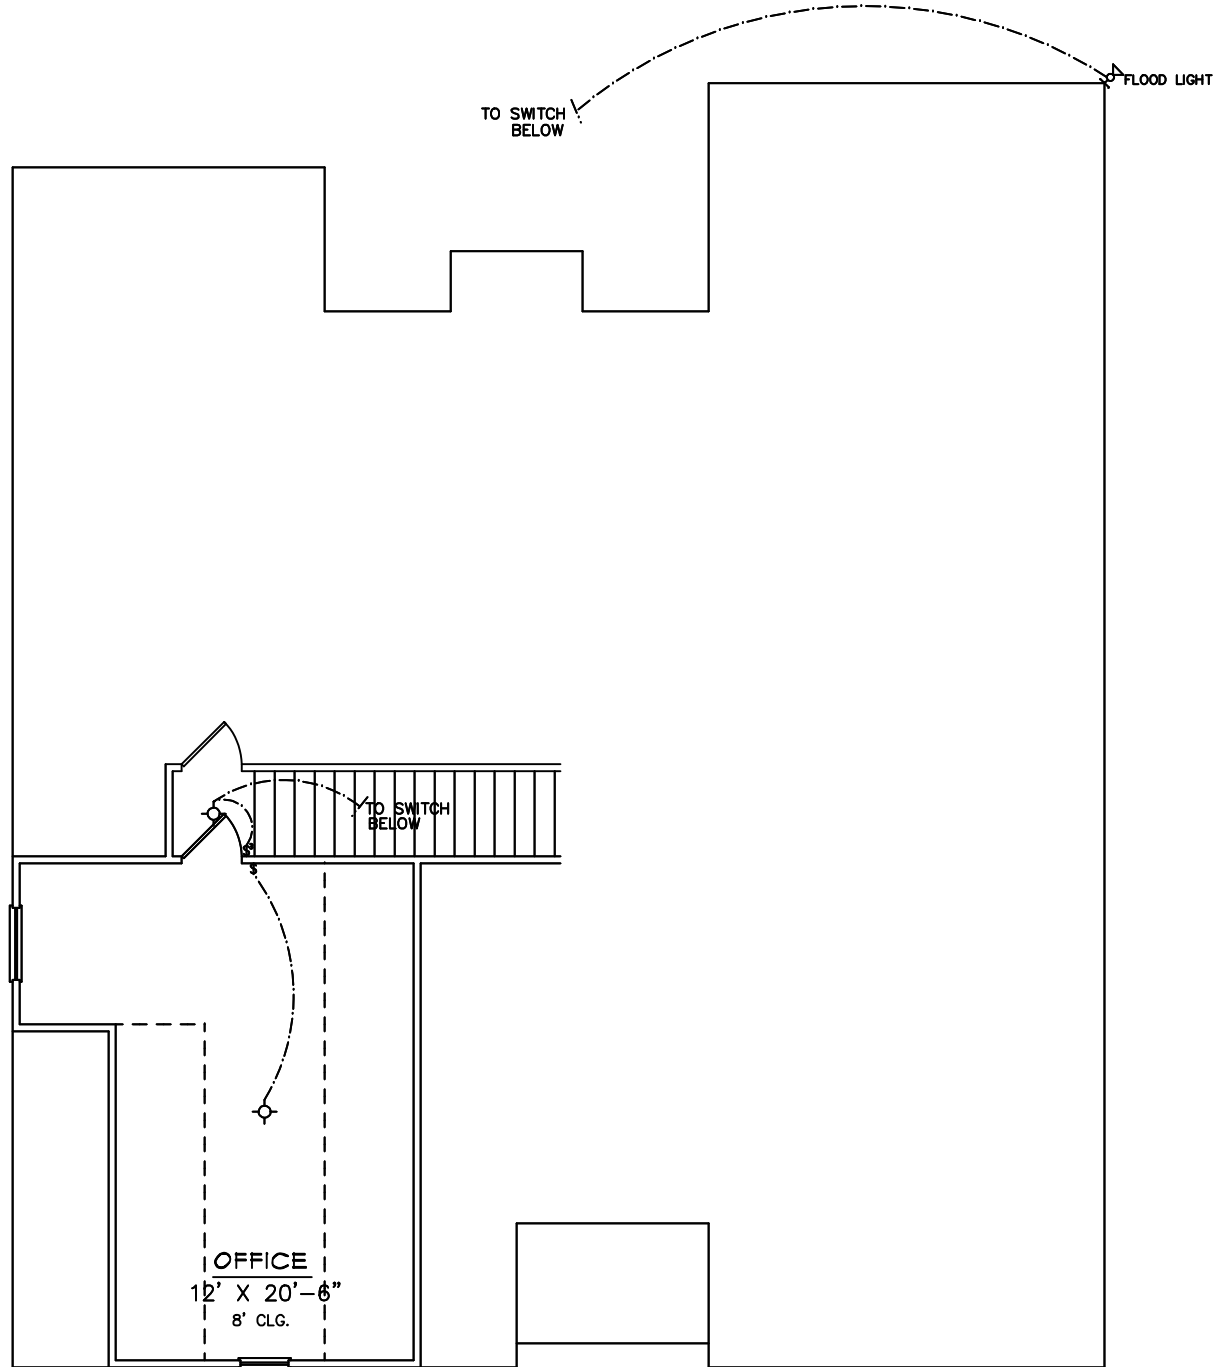

FRONT ELEVATION

SQUARE FOOTAGES	
1ST FL- 1783	
2ND/3RD FL- 504	
TOTAL SQ. FT.- 2288	

MADISON D

ELECTRICAL LEGEND	
	CEILING LIGHT FIXTURE
	WALL LIGHT FIXTURE
	RECESSED LIGHT FIXTURE
	WATER PROOF RECESSED LIGHT FIXTURE
	FLOOD LIGHT FIXTURE
	DUPLEX OUTLET
	DUPLEX OUTLET 42" A.P.F.
	220 VOLT OUTLET
	DUPLEX CEILING OUTLET
	DUPLEX FLOOR OUTLET
	SWITCHED DUPLEX OUTLET
	TELEPHONE
	TELEVISION
	SWITCH
	3-WAY SWITCH
	EXHAUST FAN
	EXHAUST FAN/LIGHT

FIRST FLOOR PLAN

ELECTRICAL LEGEND	
	CEILING LIGHT FIXTURE
	WALL LIGHT FIXTURE
	RECESSED LIGHT FIXTURE
	WATER PROOF RECESSED LIGHT FIXTURE
	FLOOD LIGHT FIXTURE
	DUPLEX OUTLET
	DUPLEX OUTLET 42" A.F.F.
	220 VOLT OUTLET
	DUPLEX CEILING OUTLET
	DUPLEX FLOOR OUTLET
	SWITCHED DUPLEX OUTLET
	TELEPHONE
	TELEVISION
	SWITCH
	3-WAY SWITCH
	EXHAUST FAN
	EXHAUST FAN/LIGHT

SECOND FLOOR PLAN