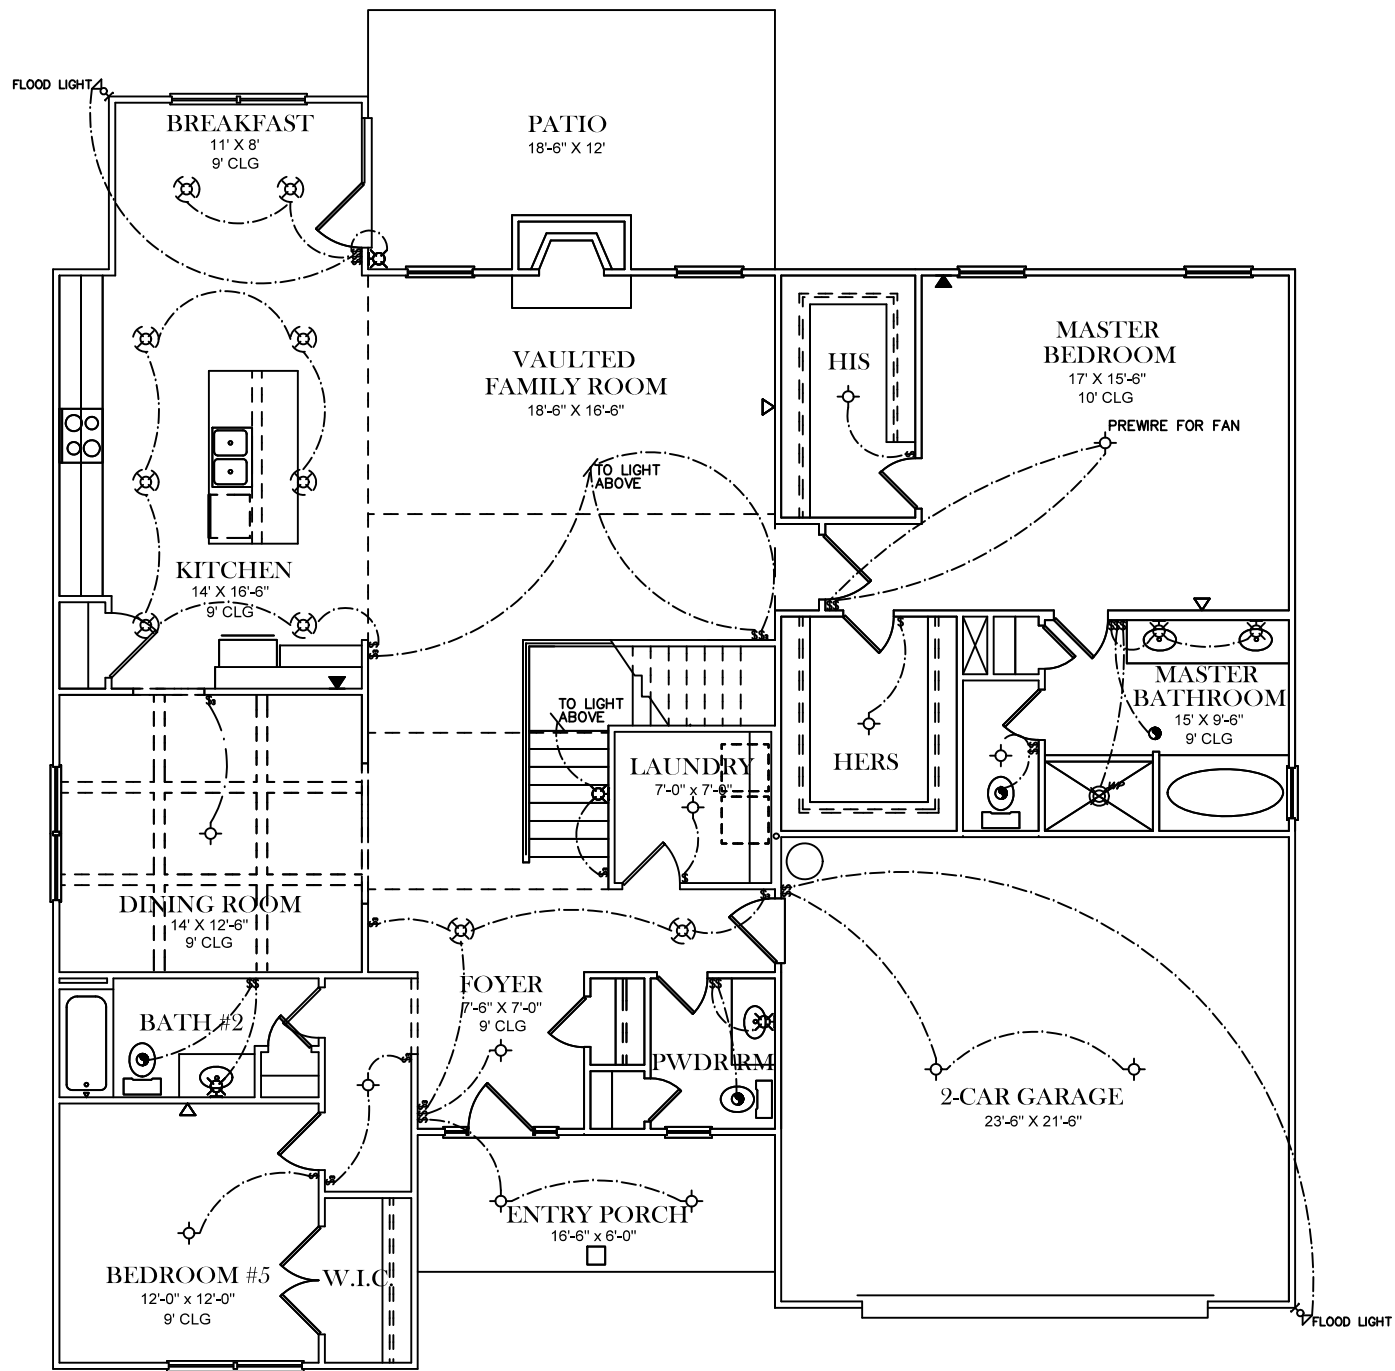

FRONT ELEVATION

SQUARE FOOTAGES	
1ST FL-	2,269
SECOND FL-	802
TOTAL SQ. FT.- 3,071	

ELECTRICAL LEGEND	
	CEILING LIGHT FIXTURE
	WALL LIGHT FIXTURE
	RECESSED LIGHT FIXTURE
	WATER PROOF RECESSED LIGHT FIXTURE
	FLOOD LIGHT FIXTURE
	DUPLEX OUTLET
	DUPLEX OUTLET 42" A.F.F.
	220 VOLT OUTLET
	DUPLEX CEILING OUTLET
	DUPLEX FLOOR OUTLET
	SWITCHED DUPLEX OUTLET
	TELEPHONE
	TELEVISION
	SWITCH
	3-WAY SWITCH
	EXHAUST FAN
	EXHAUST FAN/LIGHT

FIRST FLOOR PLAN

ELECTRICAL LEGEND	
	CEILING LIGHT FIXTURE
	WALL LIGHT FIXTURE
	RECESSED LIGHT FIXTURE
	WATER PROOF RECESSED LIGHT FIXTURE
	FLOOD LIGHT FIXTURE
	DUPLEX OUTLET
	DUPLEX OUTLET 42" A.F.F.
	220 VOLT OUTLET
	DUPLEX CEILING OUTLET
	DUPLEX FLOOR OUTLET
	SWITCHED DUPLEX OUTLET
	TELEPHONE
	TELEVISION
	SWITCH
	3-WAY SWITCH
	EXHAUST FAN
	EXHAUST FAN/LIGHT

SECOND FLOOR PLAN

ELECTRICAL LEGEND	
	CEILING LIGHT FIXTURE
	WALL LIGHT FIXTURE
	RECESSED LIGHT FIXTURE
	WATER PROOF RECESSED LIGHT FIXTURE
	FLOOD LIGHT FIXTURE
	DUPLEX OUTLET
	DUPLEX OUTLET 42" A.F.F.
	220 VOLT OUTLET
	DUPLEX CEILING OUTLET
	DUPLEX FLOOR OUTLET
	SWITCHED DUPLEX OUTLET
	TELEPHONE
	TELEVISION
	SWITCH
	3-WAY SWITCH
	EXHAUST FAN
	EXHAUST FAN/LIGHT

SECOND FLOOR PLAN