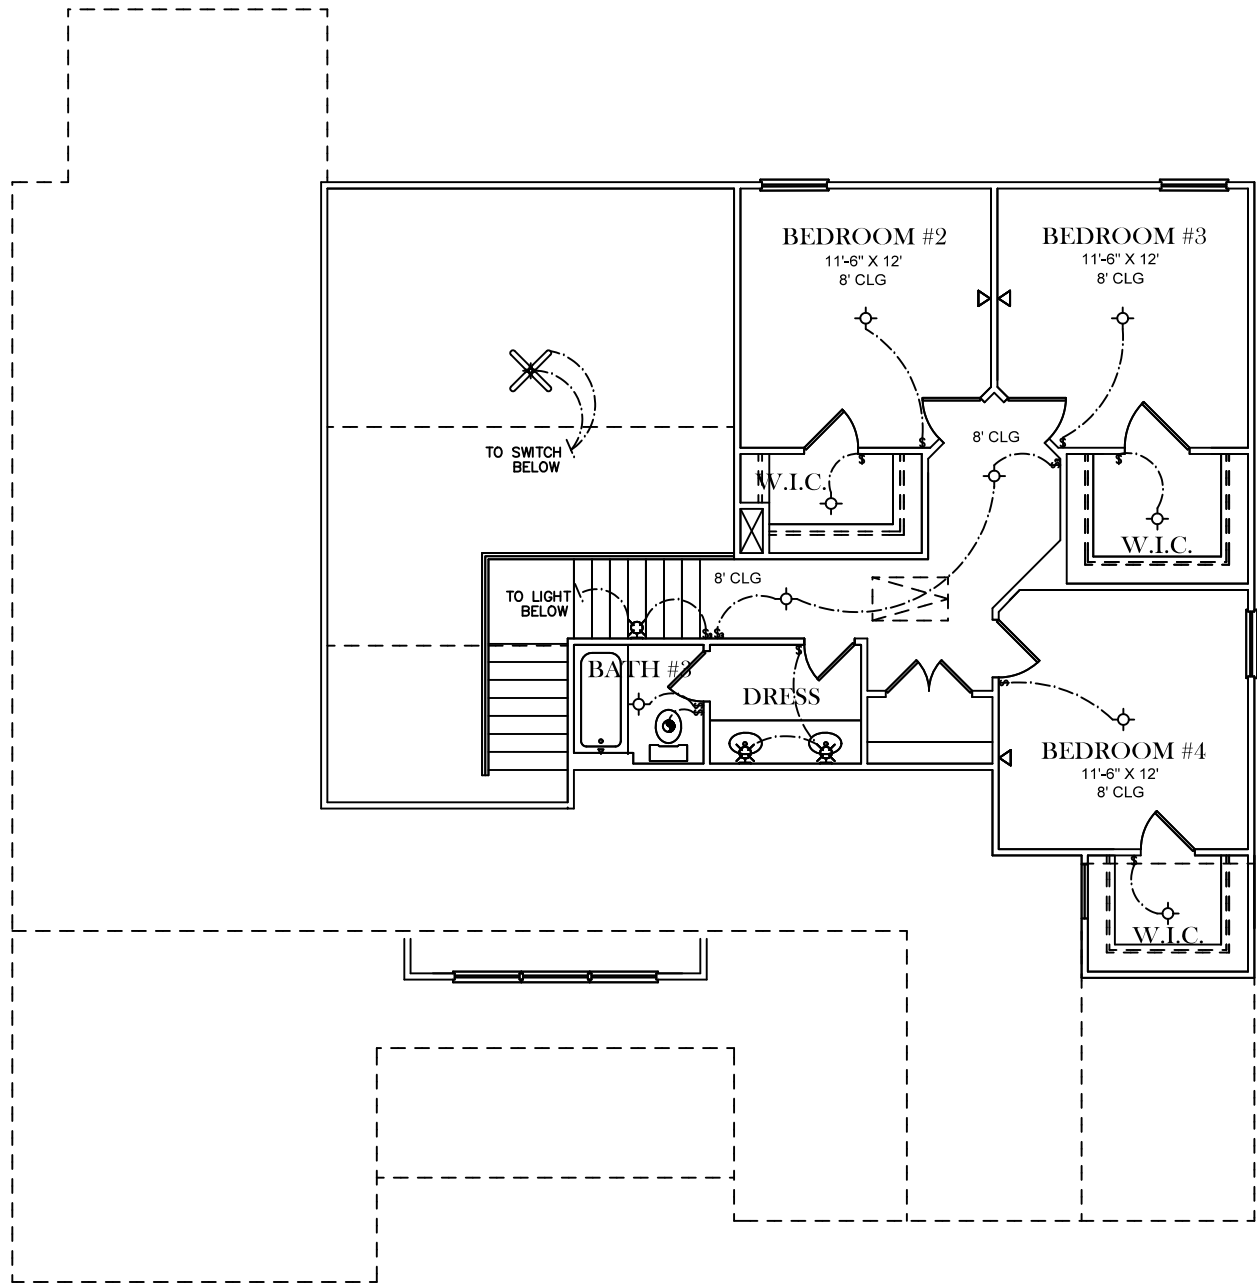

FRONT ELEVATION

SQUARE FOOTAGES	
1ST FL-	2,269
SECOND FL-	802
TOTAL SQ. FT.- 3,071	

ELECTRICAL LEGEND	
	CEILING LIGHT FIXTURE
	WALL LIGHT FIXTURE
	RECESSED LIGHT FIXTURE
	WATER PROOF RECESSED LIGHT FIXTURE
	FLOOD LIGHT FIXTURE
	DUPLEX OUTLET
	DUPLEX OUTLET 42" A.F.F.
	220 VOLT OUTLET
	DUPLEX CEILING OUTLET
	DUPLEX FLOOR OUTLET
	SWITCHED DUPLEX OUTLET
	TELEPHONE
	TELEVISION
	SWITCH
	3-WAY SWITCH
	EXHAUST FAN
	EXHAUST FAN/LIGHT

FIRST FLOOR PLAN

ELECTRICAL LEGEND	
	CEILING LIGHT FIXTURE
	WALL LIGHT FIXTURE
	RECESSED LIGHT FIXTURE
	WATER PROOF RECESSED LIGHT FIXTURE
	FLOOD LIGHT FIXTURE
	DUPLEX OUTLET
	DUPLEX OUTLET 42" A.F.F.
	220 VOLT OUTLET
	DUPLEX CEILING OUTLET
	DUPLEX FLOOR OUTLET
	SWITCHED DUPLEX OUTLET
	TELEPHONE
	TELEVISION
	SWITCH
	3-WAY SWITCH
	EXHAUST FAN
	EXHAUST FAN/LIGHT

SECOND FLOOR PLAN