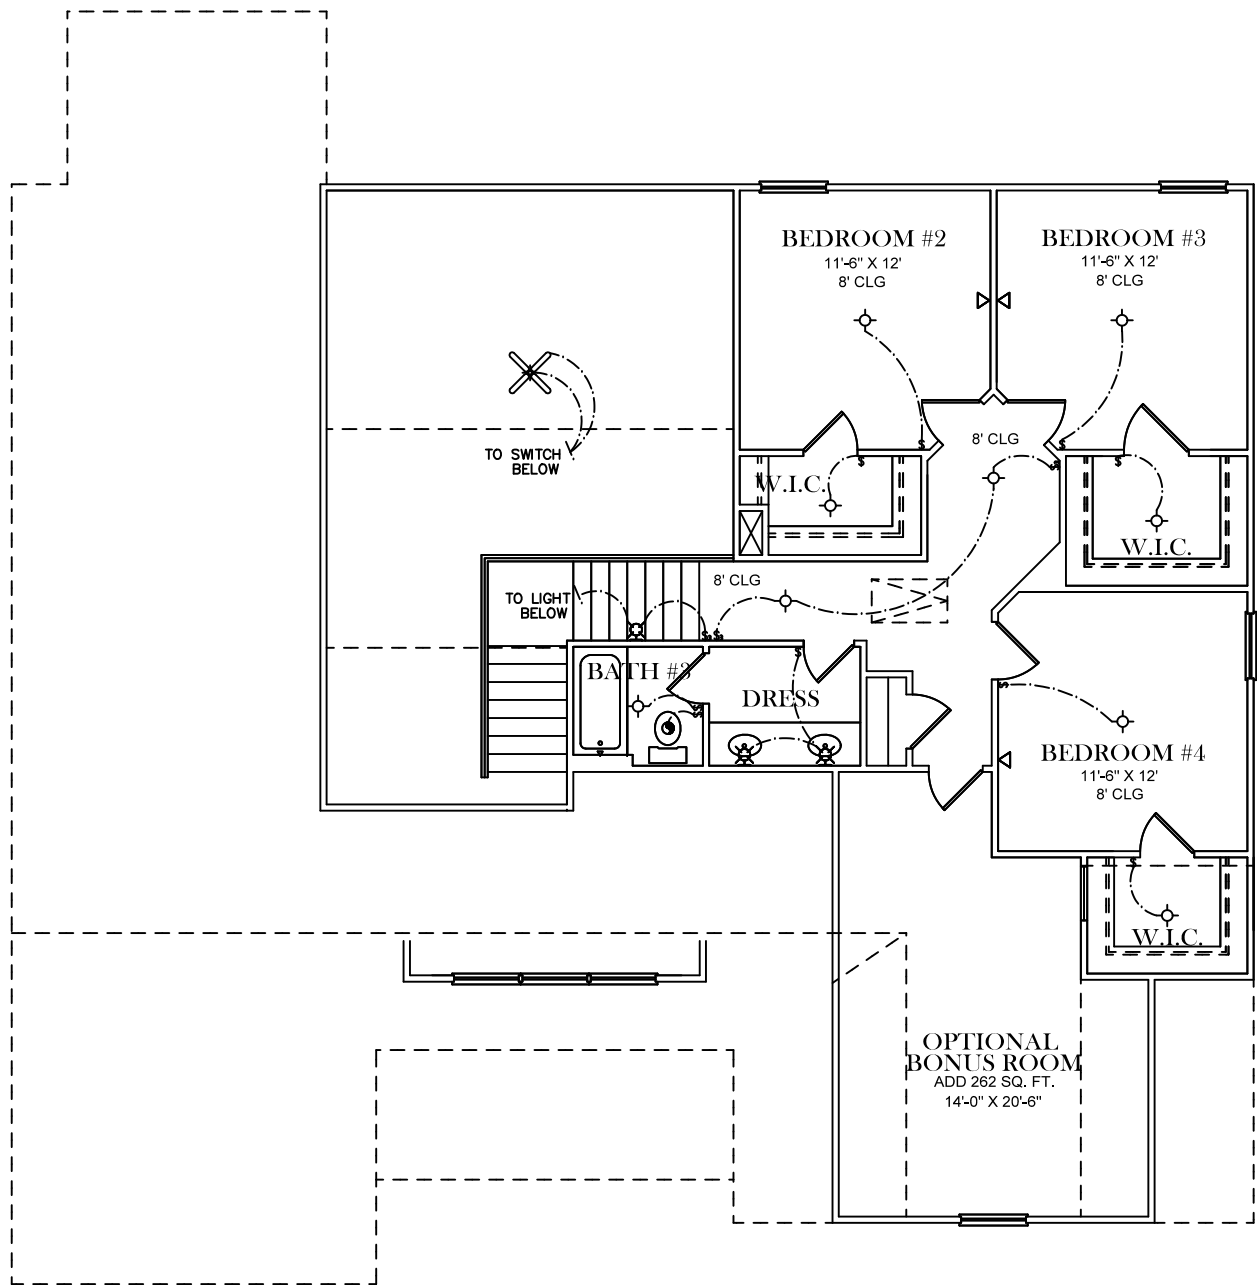

ELECTRICAL LEGEND	
	CEILING LIGHT FIXTURE
	WALL LIGHT FIXTURE
	RECESSED LIGHT FIXTURE
	WATER PROOF RECESSED LIGHT FIXTURE
	FLOOD LIGHT FIXTURE
	DUPLEX OUTLET
	DUPLEX OUTLET 42" A.F.F.
	220 VOLT OUTLET
	DUPLEX CEILING OUTLET
	DUPLEX FLOOR OUTLET
	SWITCHED DUPLEX OUTLET
	TELEPHONE
	TELEVISION
	SWITCH
	3-WAY SWITCH
	EXHAUST FAN
	EXHAUST FAN/LIGHT

SECOND FLOOR PLAN