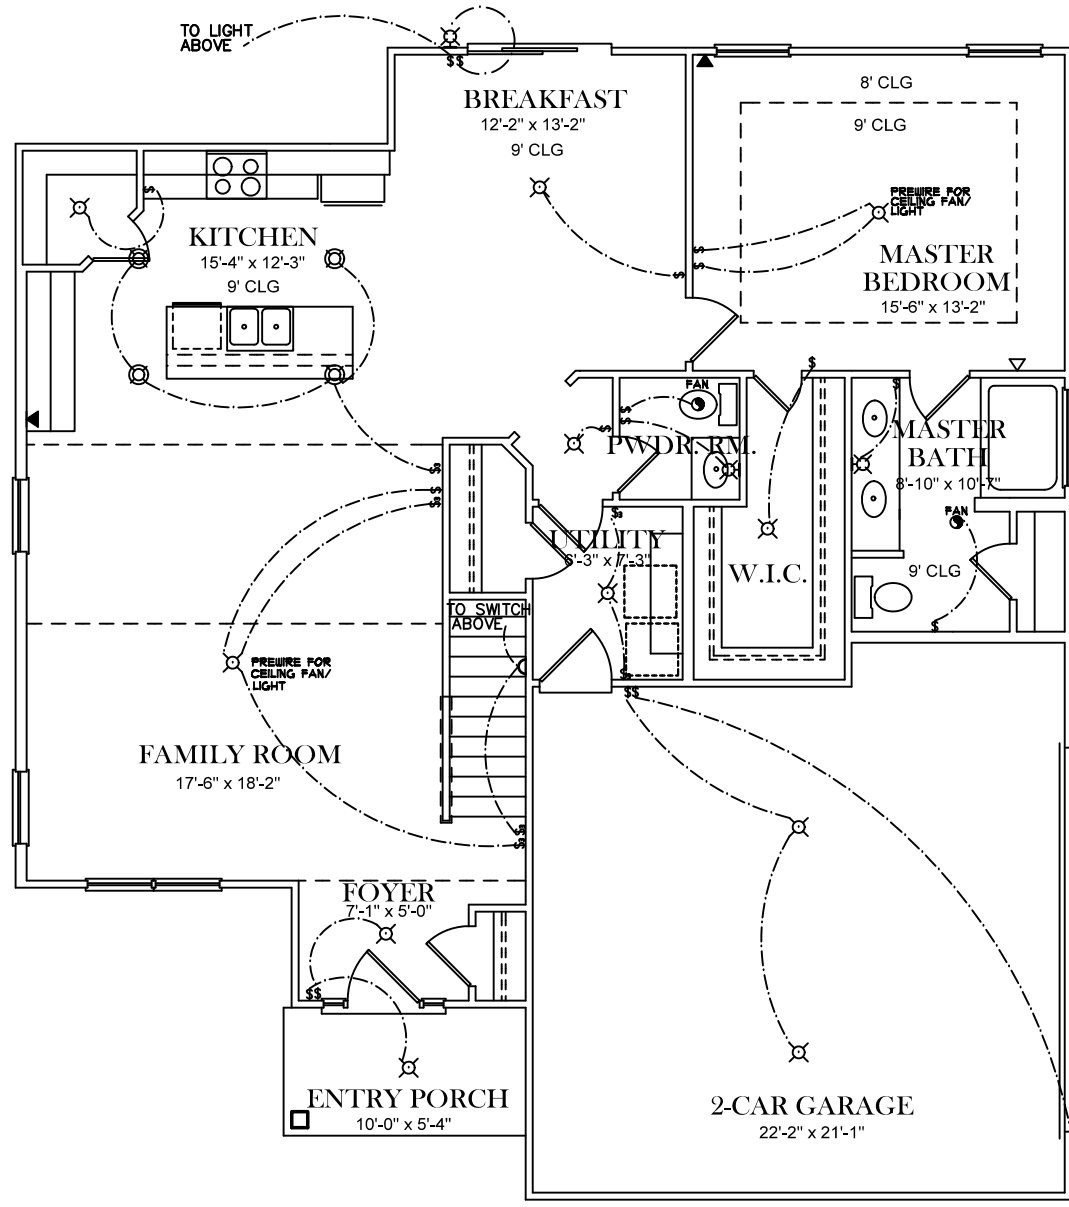

FRONT ELEVATION

SQUARE FOOTAGES
1ST FL- 1,323
SECOND FL- 795
TOTAL SQ. FT.- 2,118

ALT. BATH OPTION

ELECTRICAL LEGEND	
	CEILING LIGHT FIXTURE
	WALL LIGHT FIXTURE
	RECESSED LIGHT FIXTURE
	WATER PROOF RECESSED LIGHT FIXTURE
	FLOOD LIGHT FIXTURE
	TELEPHONE
	TELEVISION
	SWITCH
	3-WAY SWITCH
	EXHAUST FAN
	EXHAUST FAN/LIGHT
	WALL SCONCE

FIRST FLOOR PLAN

OPTIONAL BEDROOM #5
ADD 321 SQ. FT.

ELECTRICAL LEGEND	
	CEILING LIGHT FIXTURE
	WALL LIGHT FIXTURE
	RECESSED LIGHT FIXTURE
	WATER PROOF RECESSED LIGHT FIXTURE
	FLOOD LIGHT FIXTURE
	TELEPHONE
	TELEVISION
	SWITCH
	3-WAY SWITCH
	EXHAUST FAN
	EXHAUST FAN/LIGHT
	WALL SCONCE

SECOND FLOOR PLAN