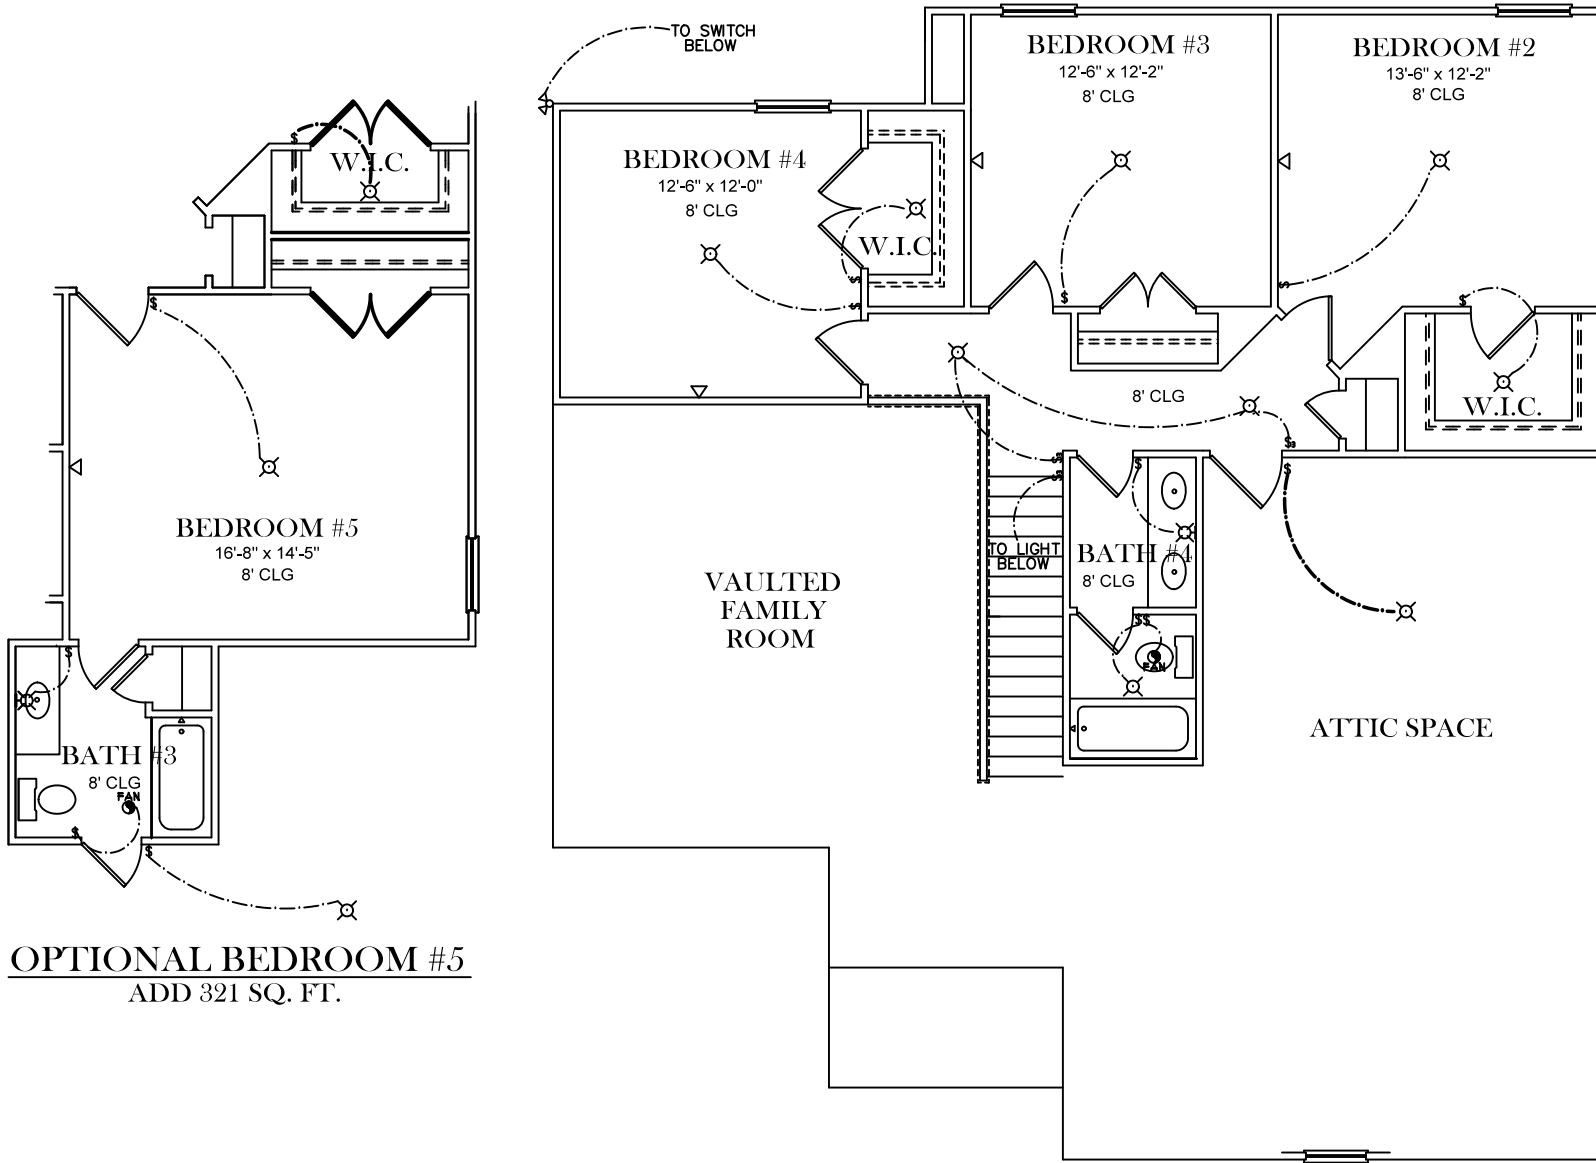

FRONT ELEVATION

SQUARE FOOTAGES
1ST FL- 1,323
SECOND FL- 795
TOTAL SQ. FT.- 2,118

ALT. BATH OPTION

ELECTRICAL LEGEND	
	CEILING LIGHT FIXTURE
	WALL LIGHT FIXTURE
	RECESSED LIGHT FIXTURE
	WATER PROOF RECESSED LIGHT FIXTURE
	FLOOD LIGHT FIXTURE
	TELEPHONE
	TELEVISION
	SWITCH
	3-WAY SWITCH
	EXHAUST FAN
	EXHAUST FAN/LIGHT
	WALL SCONCE

FIRST FLOOR PLAN

OPTIONAL BEDROOM #5
ADD 321 SQ. FT.

ELECTRICAL LEGEND	
	CEILING LIGHT FIXTURE
	WALL LIGHT FIXTURE
	RECESSED LIGHT FIXTURE
	WATER PROOF RECESSED LIGHT FIXTURE
	FLOOD LIGHT FIXTURE
	TELEPHONE
	TELEVISION
	SWITCH
	3-WAY SWITCH
	EXHAUST FAN
	EXHAUST FAN/LIGHT
	WALL SCONCE

SECOND FLOOR PLAN