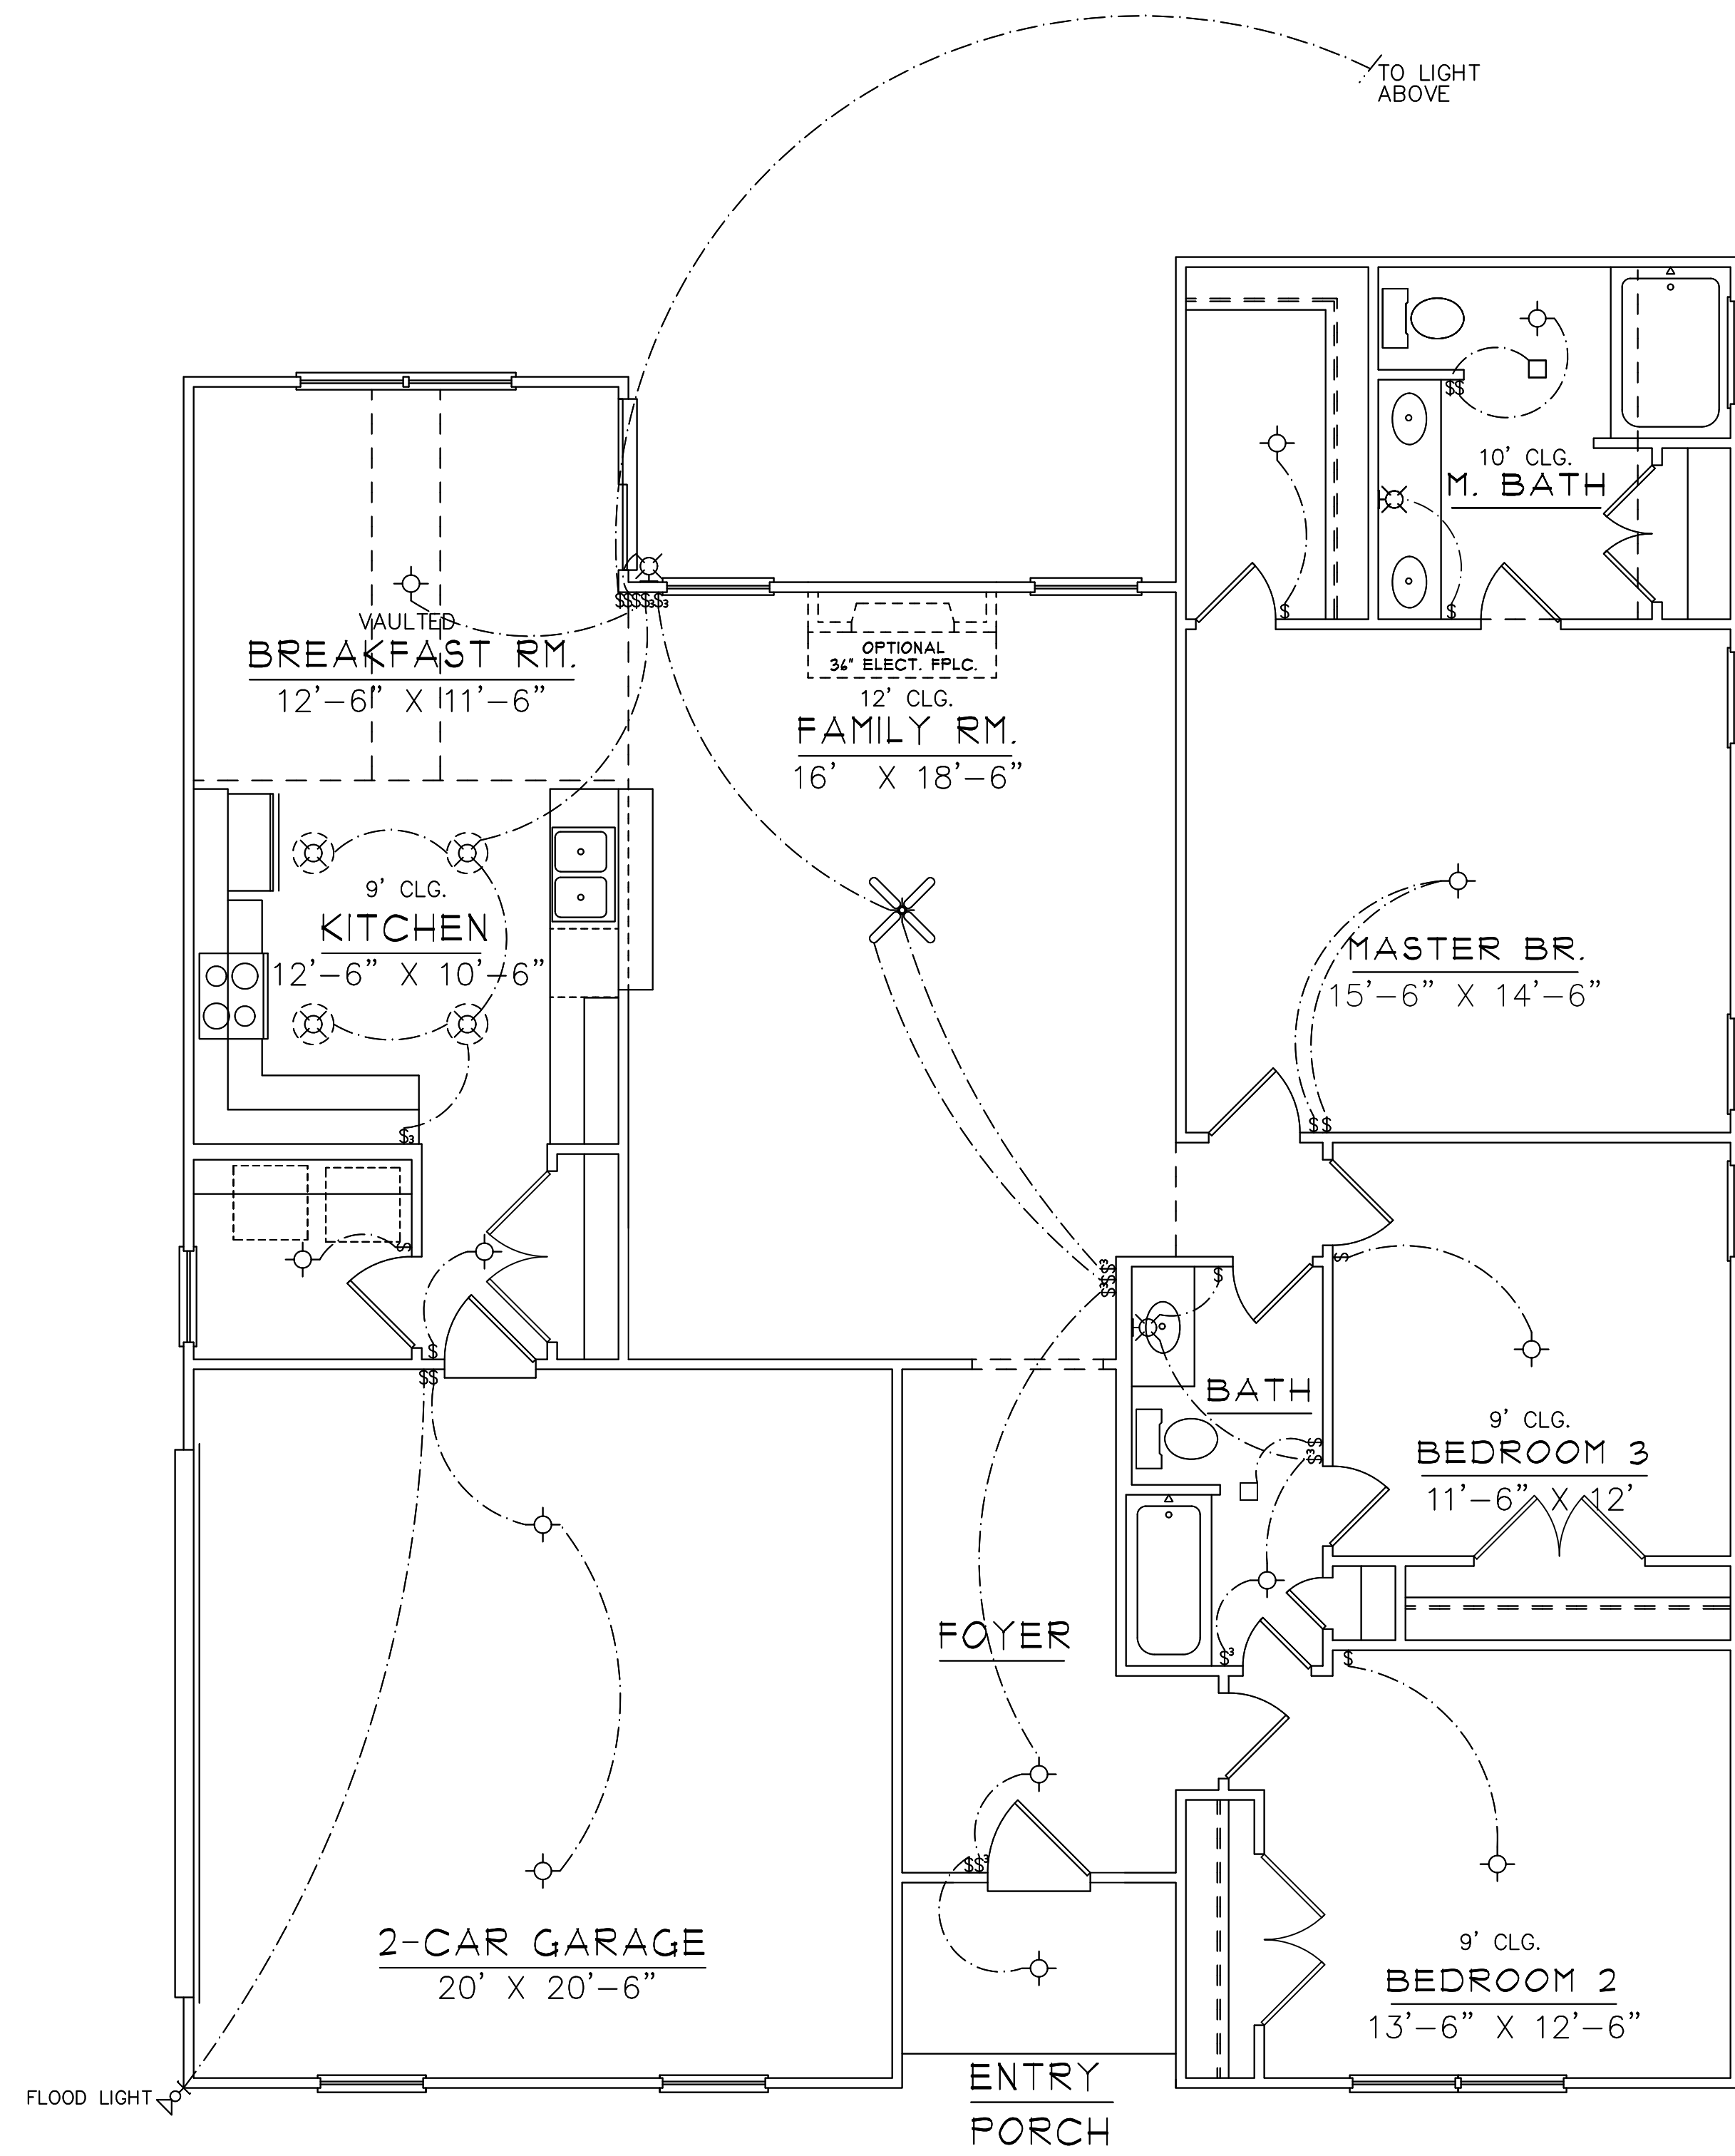

FRONT ELEVATION

SQUARE FOOTAGES
1ST FL- 1,152
SECOND FL- 304
TOTAL SQ. FT.- 2,058

MADISON B

ELECTRICAL LEGEND	
	CEILING LIGHT FIXTURE
	WALL LIGHT FIXTURE
	RECESSED LIGHT FIXTURE
	WATER PROOF RECESSED LIGHT FIXTURE
	FLOOD LIGHT FIXTURE
	DUPLEX OUTLET
	DUPLEX OUTLET 42" A.F.F.
	220 VOLT OUTLET
	DUPLEX CEILING OUTLET
	DUPLEX FLOOR OUTLET
	SWITCHED DUPLEX OUTLET
	TELEPHONE
	TELEVISION
	SWITCH
	3-WAY SWITCH
	EXHAUST FAN
	EXHAUST FAN/LIGHT

FIRST FLOOR PLAN

MADISON B