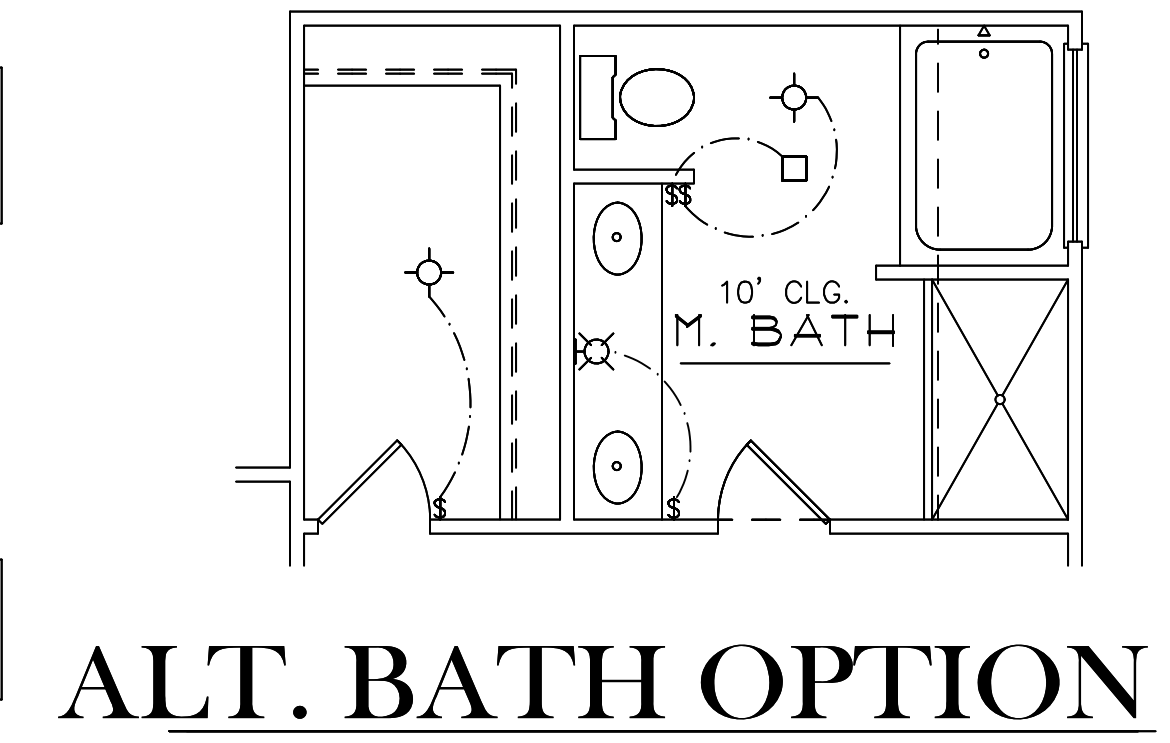

FRONT ELEVATION

SQUARE FOOTAGES
1ST FL- 1,152
SECOND FL- 304
TOTAL SQ. FT.- 2,058

MADISON B

ELECTRICAL LEGEND	
	CEILING LIGHT FIXTURE
	WALL LIGHT FIXTURE
	RECESSED LIGHT FIXTURE
	WATER PROOF RECESSED LIGHT FIXTURE
	FLOOD LIGHT FIXTURE
	DUPLEX OUTLET
	DUPLEX OUTLET 42" A.F.F.
	220 VOLT OUTLET
	DUPLEX CEILING OUTLET
	DUPLEX FLOOR OUTLET
	SWITCHED DUPLEX OUTLET
	TELEPHONE
	TELEVISION
	SWITCH
	3-WAY SWITCH
	EXHAUST FAN
	EXHAUST FAN/LIGHT

FIRST FLOOR PLAN

MADISON B