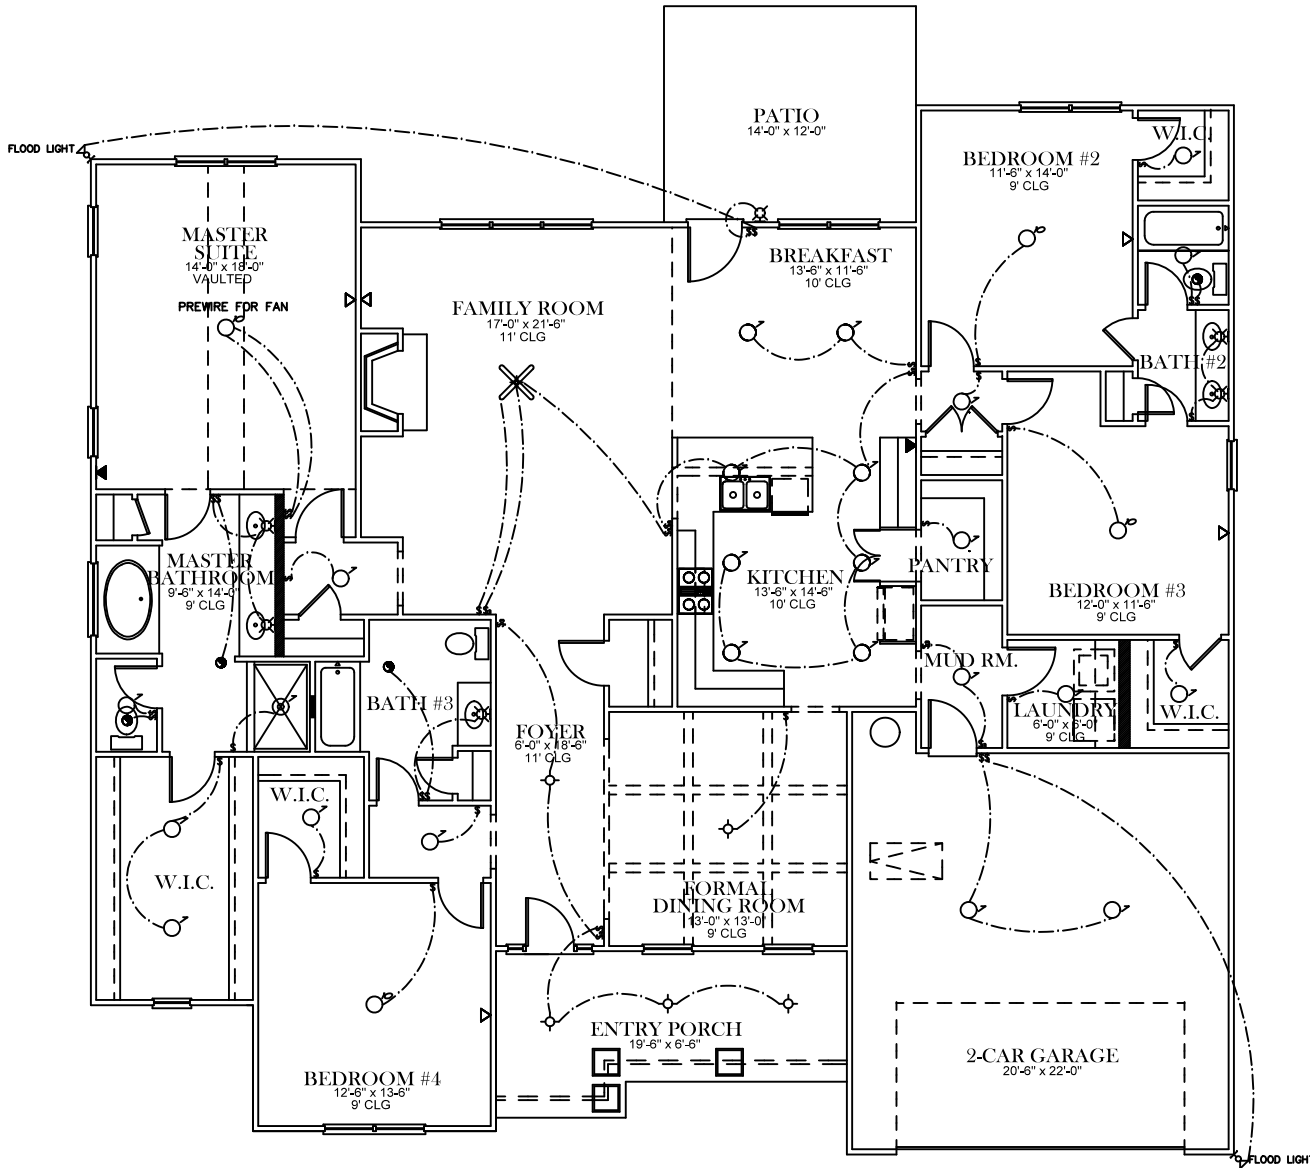

FRONT ELEVATION

SQUARE FOOTAGES
TOTAL- 2660

FIRST FLOOR PLAN

OPTIONAL HALF BATH  
ADD 14 SQ. FT.

ELECTRICAL LEGEND	
	CEILING LIGHT FIXTURE
	WALL LIGHT FIXTURE
	1" LED DISK
	10" LED DISK
	FLOOD LIGHT FIXTURE
	DUPLEX FLOOR OUTLET
	TELEPHONE
	TELEVISION
	SWITCH
	3-WAY SWITCH
	EXHAUST FAN
	EXHAUST FAN/LIGHT