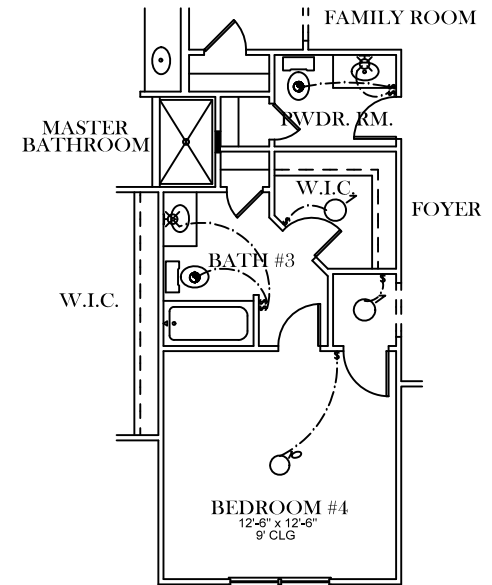

FRONT ELEVATION

SQUARE FOOTAGES
TOTAL- 2660

FIRST FLOOR PLAN

OPTIONAL HALF BATH  
ADD 14 SQ. FT.

ELECTRICAL LEGEND	
	CEILING LIGHT FIXTURE
	WALL LIGHT FIXTURE
	1" LED DISK
	10" LED DISK
	FLOOD LIGHT FIXTURE
	DUPLEX FLOOR OUTLET
	TELEPHONE
	TELEVISION
	SWITCH
	3-WAY SWITCH
	EXHAUST FAN
	EXHAUST FAN/LIGHT