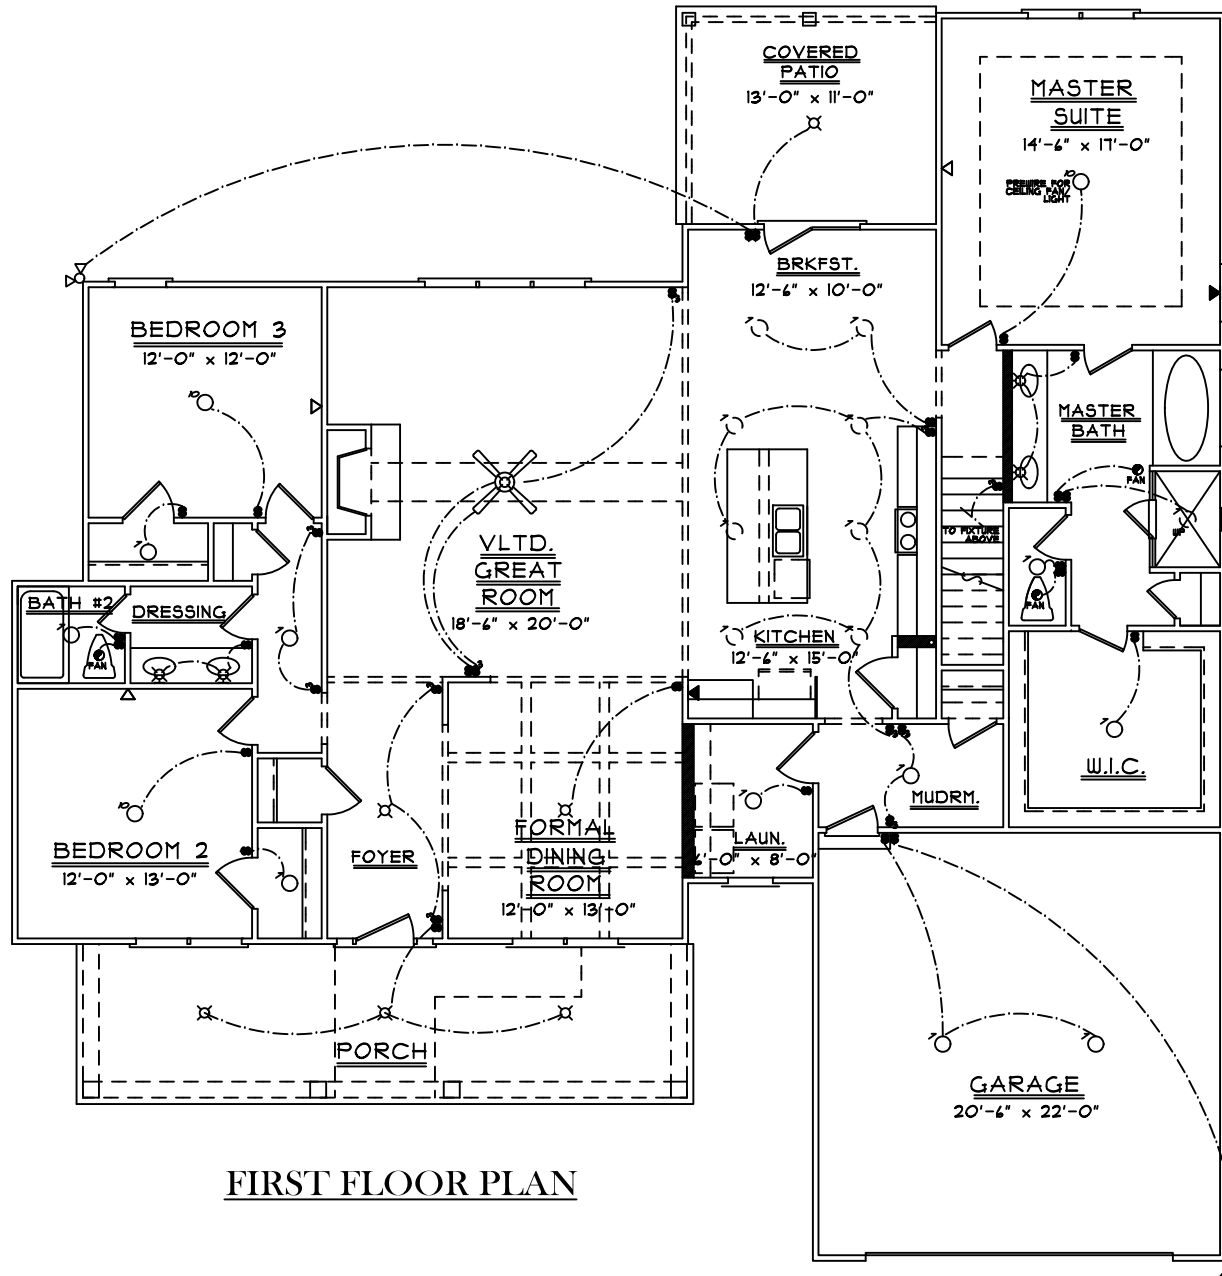

FRONT ELEVATION

SQUARE FOOTAGES
1ST FL- 2,230
SECOND FL- 511
TOTAL- 2,801

FIRST FLOOR PLAN

ELECTRICAL LEGEND	
	CEILING LIGHT FIXTURE
	WALL LIGHT FIXTURE
	3" LED DISK
	10" LED DISK
	FLOOD LIGHT FIXTURE
	DUPLEX FLOOR OUTLET
	TELEPHONE
	TELEVISION
	SWITCH
	3-WAY SWITCH
	EXHAUST FAN
	EXHAUST FAN/LIGHT

ELECTRICAL LEGEND	
	CEILING LIGHT FIXTURE
	WALL LIGHT FIXTURE
	7" LED DISK
	10" LED DISK
	FLOOD LIGHT FIXTURE
	DUPLEX FLOOR OUTLET
	TELEVISION
	SWITCH
	3-WAY SWITCH
	EXHAUST FAN
	EXHAUST FAN/LIGHT

**OPTIONAL
SECOND FLOOR PLAN**

ELECTRICAL LEGEND	
	CEILING LIGHT FIXTURE
	WALL LIGHT FIXTURE
	1' LED DISK
	10' LED DISK
	FLOOD LIGHT FIXTURE
	DUPLEX FLOOR OUTLET
	TELEPHONE
	TELEVISION
	SWITCH
	3-WAY SWITCH
	EXHAUST FAN
	EXHAUST FAN/LIGHT