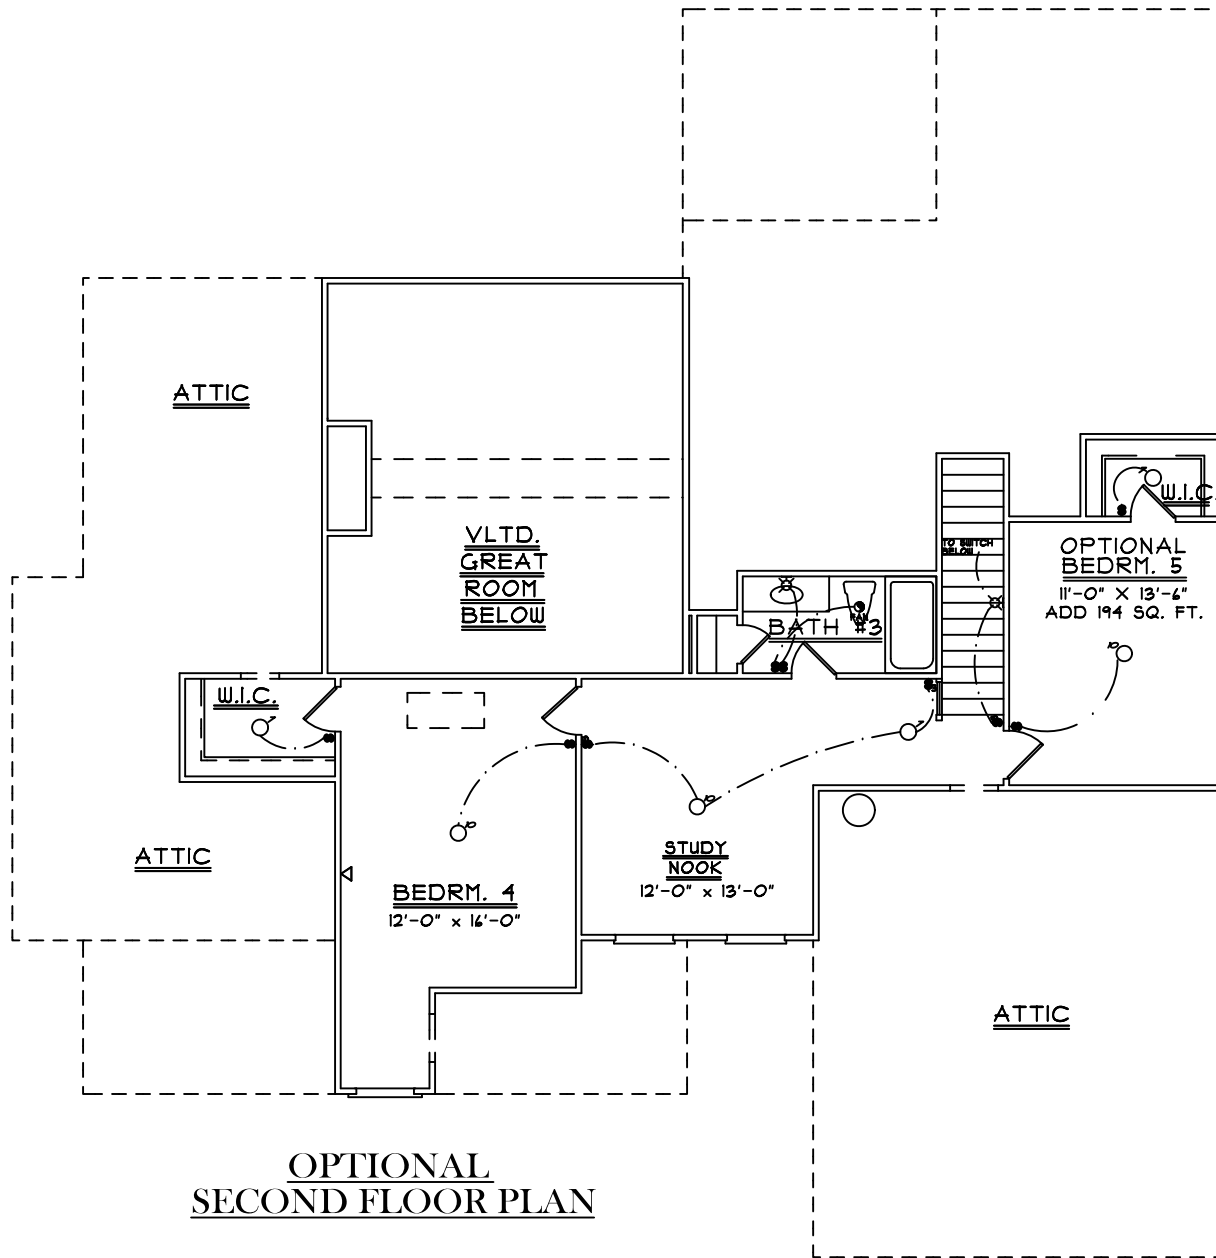

FRONT ELEVATION

SQUARE FOOTAGES
1ST FL- 2,230
SECOND FL- 511
TOTAL- 2,801

FIRST FLOOR PLAN

ELECTRICAL LEGEND	
	CEILING LIGHT FIXTURE
	WALL LIGHT FIXTURE
	3" LED DISK
	10" LED DISK
	FLOOD LIGHT FIXTURE
	DUPLEX FLOOR OUTLET
	TELEPHONE
	TELEVISION
	SWITCH
	3-WAY SWITCH
	EXHAUST FAN
	EXHAUST FAN/LIGHT

ELECTRICAL LEGEND	
	CEILING LIGHT FIXTURE
	WALL LIGHT FIXTURE
	7" LED DISK
	10" LED DISK
	FLOOD LIGHT FIXTURE
	DUPLEX FLOOR OUTLET
	TELEVISION
	SWITCH
	3-WAY SWITCH
	EXHAUST FAN
	EXHAUST FAN/LIGHT

**OPTIONAL
SECOND FLOOR PLAN**

ELECTRICAL LEGEND	
	CEILING LIGHT FIXTURE
	WALL LIGHT FIXTURE
	1' LED DISK
	10' LED DISK
	FLOOD LIGHT FIXTURE
	DUPLEX FLOOR OUTLET
	TELEPHONE
	TELEVISION
	SWITCH
	3-WAY SWITCH
	EXHAUST FAN
	EXHAUST FAN/LIGHT