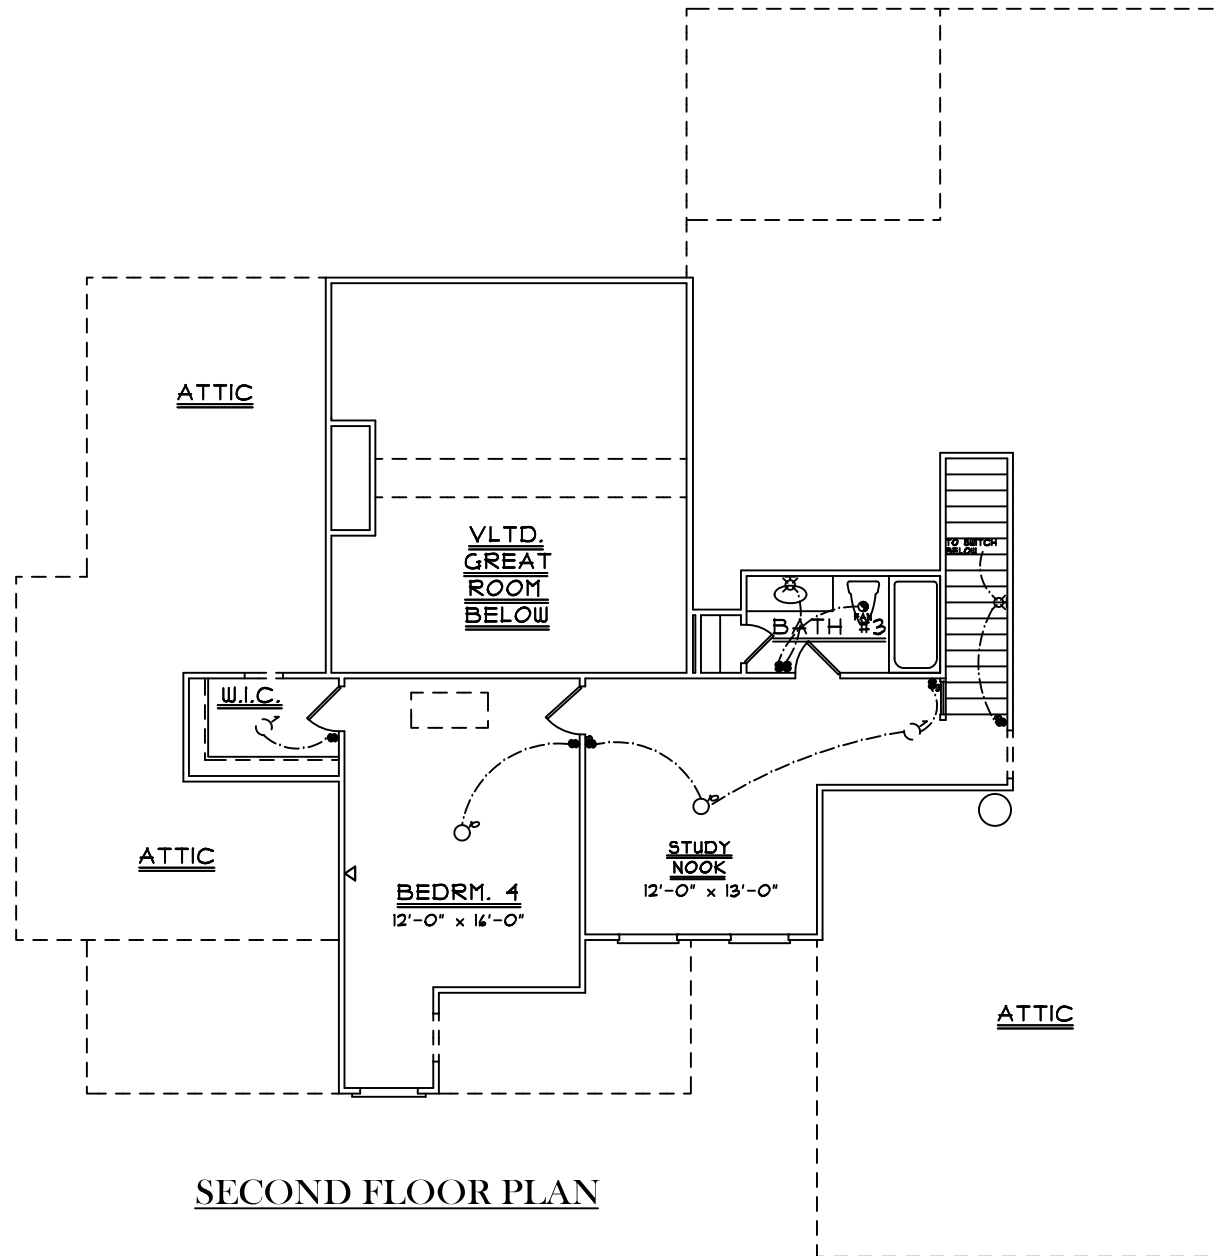

FRONT ELEVATION

SQUARE FOOTAGES
1ST FL- 2,230
SECOND FL- 511
TOTAL- 2,801

FIRST FLOOR PLAN

ELECTRICAL LEGEND	
	CEILING LIGHT FIXTURE
	WALL LIGHT FIXTURE
	3" LED DISK
	10" LED DISK
	FLOOD LIGHT FIXTURE
	DUPLEX FLOOR OUTLET
	TELEPHONE
	TELEVISION
	SWITCH
	3-WAY SWITCH
	EXHAUST FAN
	EXHAUST FAN/LIGHT

ELECTRICAL LEGEND	
	CEILING LIGHT FIXTURE
	WALL LIGHT FIXTURE
	7" LED DISK
	10" LED DISK
	FLOOD LIGHT FIXTURE
	DUPLEX FLOOR OUTLET
	TELEVISION
	SWITCH
	3-WAY SWITCH
	EXHAUST FAN
	EXHAUST FAN/LIGHT

**OPTIONAL
SECOND FLOOR PLAN**

ELECTRICAL LEGEND	
	CEILING LIGHT FIXTURE
	WALL LIGHT FIXTURE
	1' LED DISK
	10' LED DISK
	FLOOD LIGHT FIXTURE
	DUPLEX FLOOR OUTLET
	TELEPHONE
	TELEVISION
	SWITCH
	3-WAY SWITCH
	EXHAUST FAN
	EXHAUST FAN/LIGHT