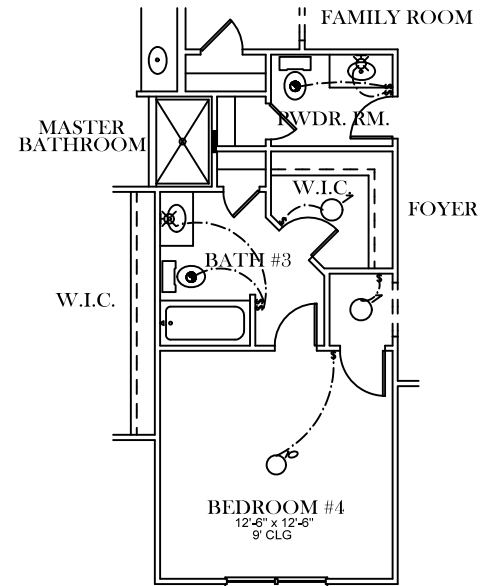

FRONT ELEVATION

SQUARE FOOTAGES
TOTAL- 2460

FIRST FLOOR PLAN

OPTIONAL HALF BATH

ADD 14 SQ. FT.

ELECTRICAL LEGEND	
	CEILING LIGHT FIXTURE
	WALL LIGHT FIXTURE
	1" LED DISK
	10" LED DISK
	FLOOD LIGHT FIXTURE
	DUPLEX FLOOR OUTLET
	TELEPHONE
	TELEVISION
	SWITCH
	3-WAY SWITCH
	EXHAUST FAN
	EXHAUST FAN/LIGHT