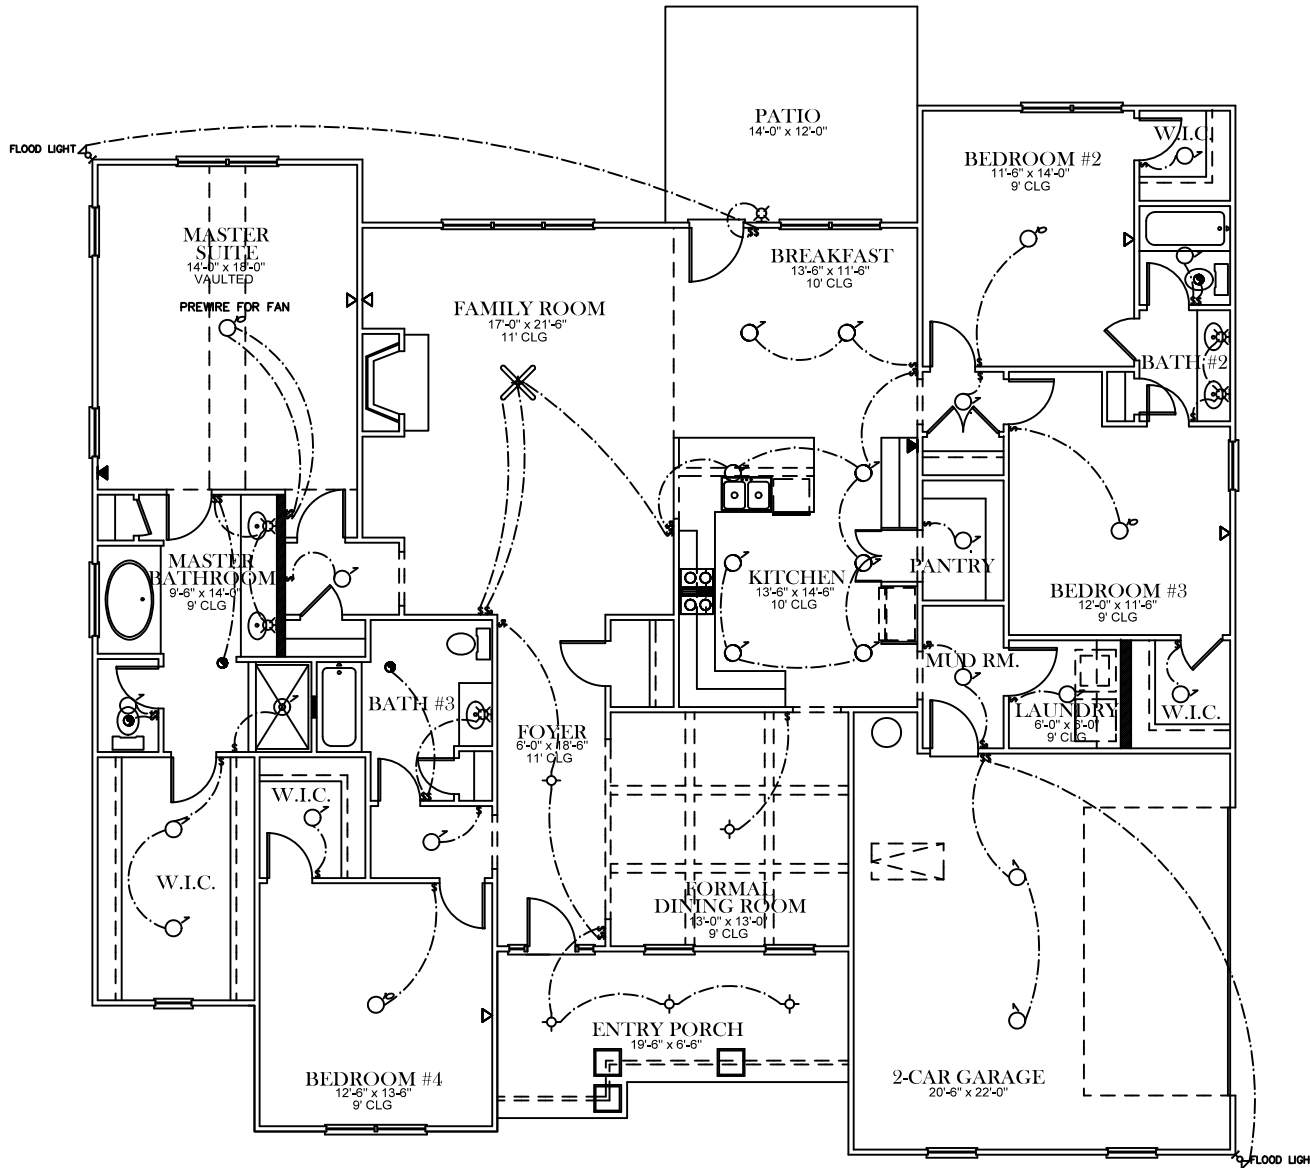

FRONT ELEVATION

SQUARE FOOTAGES
TOTAL- 2460

FIRST FLOOR PLAN

OPTIONAL HALF BATH

ADD 14 SQ. FT.

ELECTRICAL LEGEND	
	CEILING LIGHT FIXTURE
	WALL LIGHT FIXTURE
	1" LED DISK
	10" LED DISK
	FLOOD LIGHT FIXTURE
	DUPLEX FLOOR OUTLET
	TELEPHONE
	TELEVISION
	SWITCH
	3-WAY SWITCH
	EXHAUST FAN
	EXHAUST FAN/LIGHT