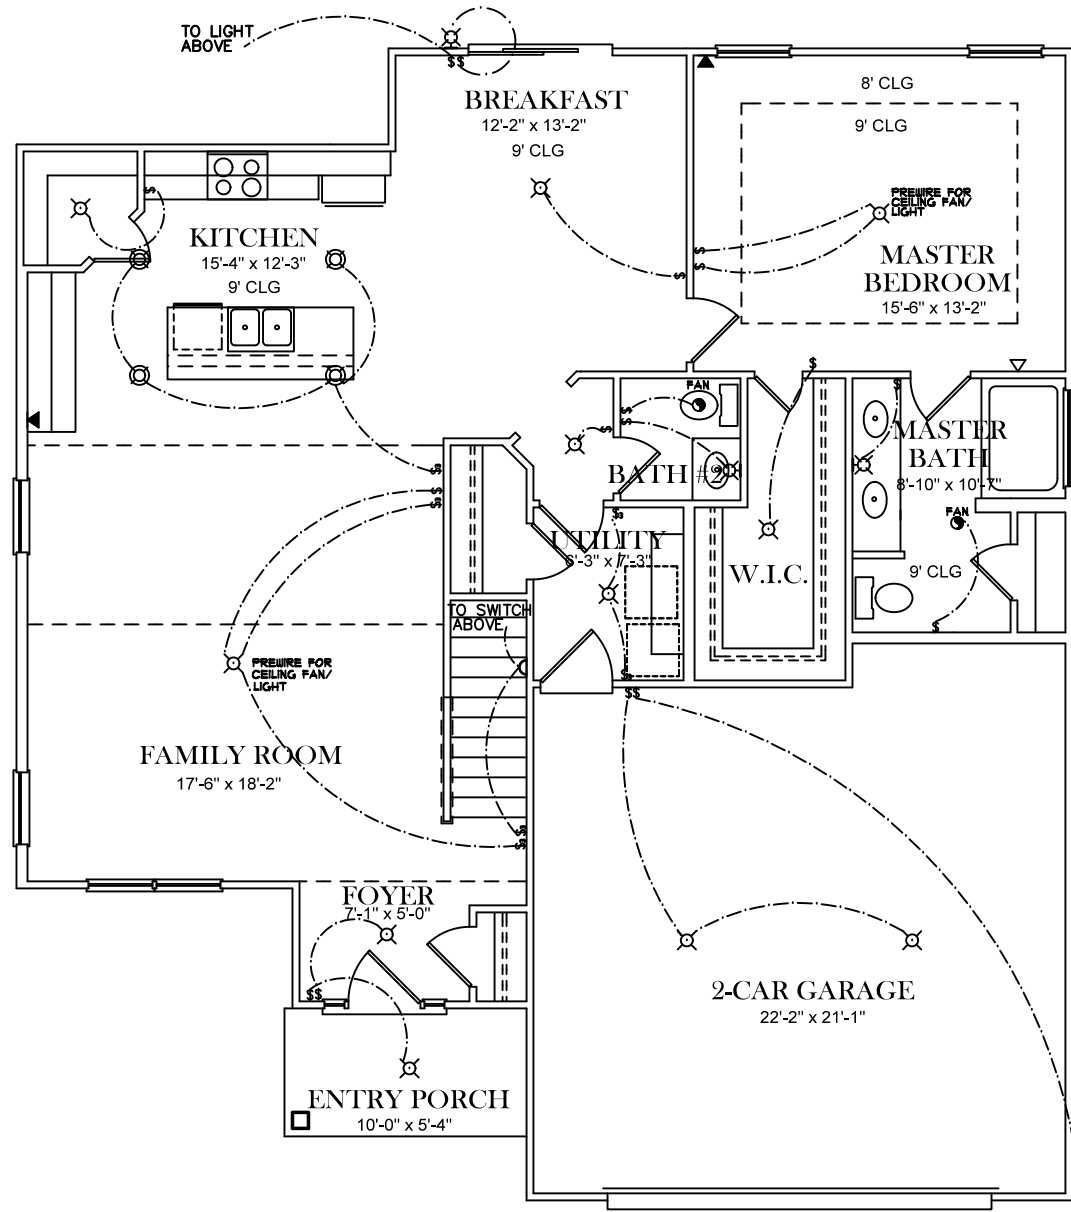

FRONT ELEVATION

SQUARE FOOTAGES
1ST FL- 1,323
SECOND FL- 795
TOTAL SQ. FT.- 2,118

ALT. BATH OPTION

ELECTRICAL LEGEND	
	CEILING LIGHT FIXTURE
	WALL LIGHT FIXTURE
	RECESSED LIGHT FIXTURE
	WATER PROOF RECESSED LIGHT FIXTURE
	FLOOD LIGHT FIXTURE
	TELEPHONE
	TELEVISION
	SWITCH
	3-WAY SWITCH
	EXHAUST FAN
	EXHAUST FAN/LIGHT
	WALL SCONCE

FIRST FLOOR PLAN

OPTIONAL BEDROOM #5
ADD 321 SQ. FT.

ELECTRICAL LEGEND	
	CEILING LIGHT FIXTURE
	WALL LIGHT FIXTURE
	RECESSED LIGHT FIXTURE
	WATER PROOF RECESSED LIGHT FIXTURE
	FLOOD LIGHT FIXTURE
	TELEPHONE
	TELEVISION
	SWITCH
	3-WAY SWITCH
	EXHAUST FAN
	EXHAUST FAN/LIGHT
	WALL SCONCE

SECOND FLOOR PLAN