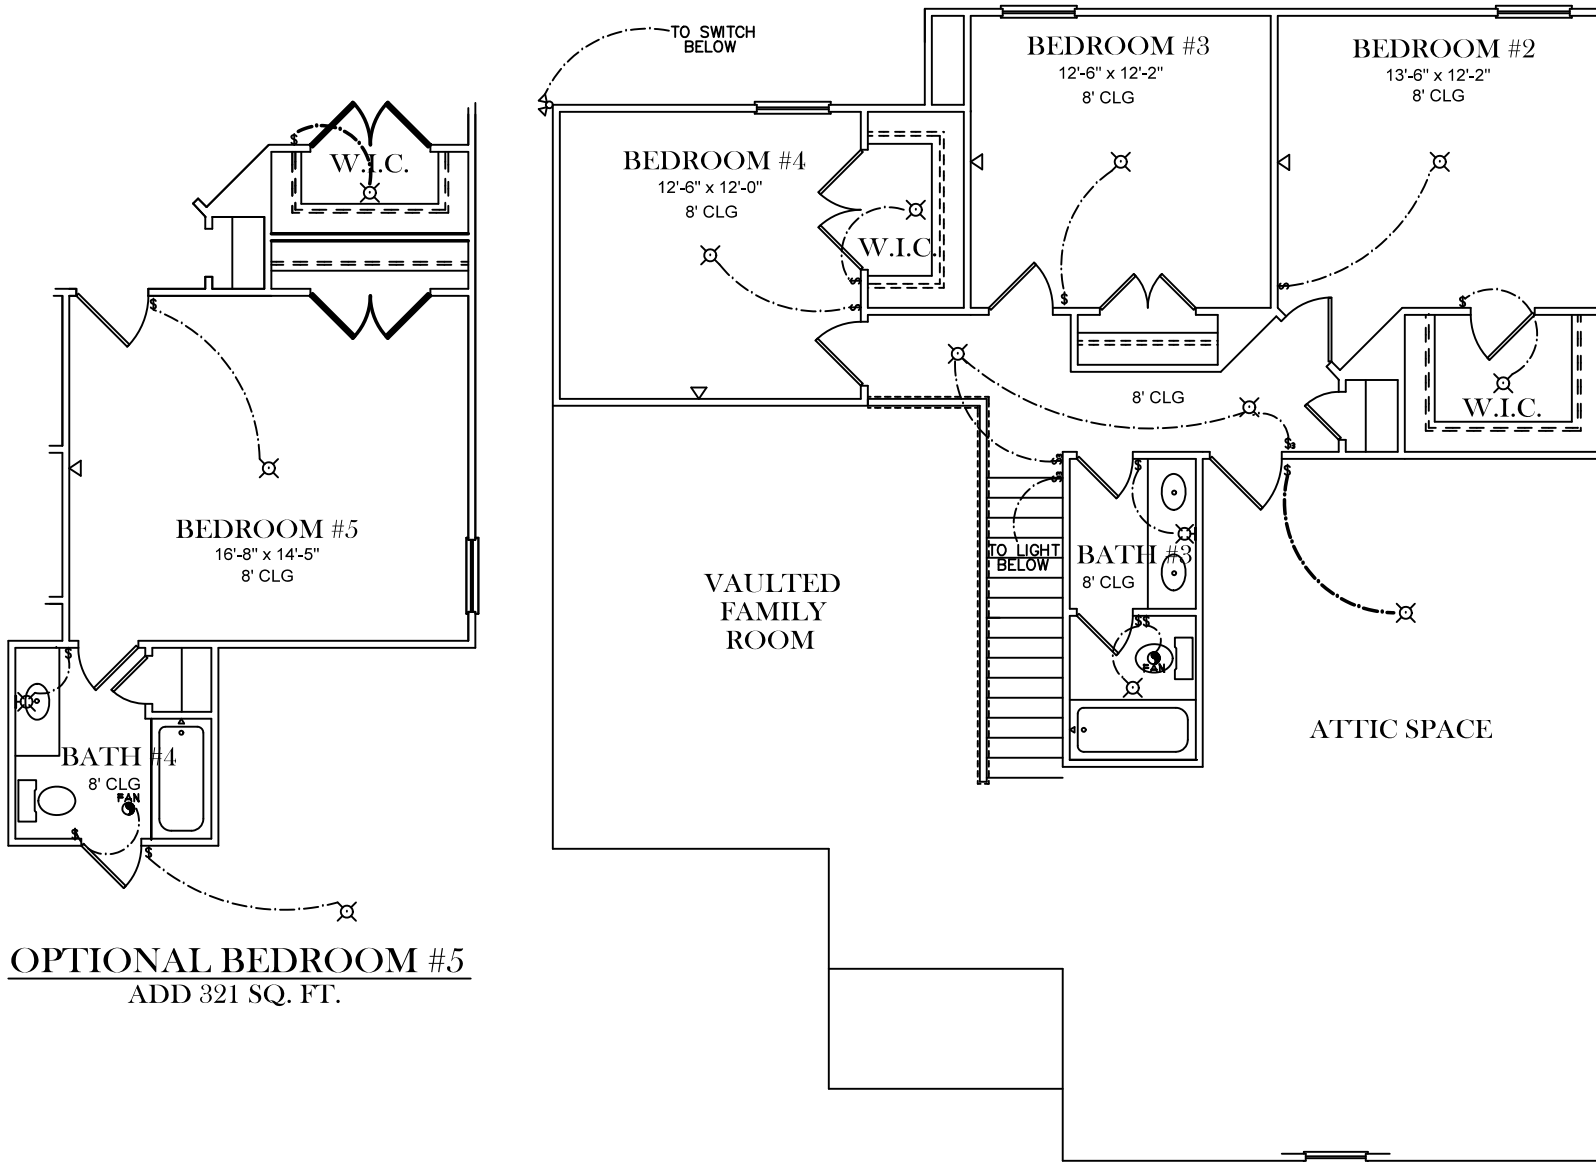

FRONT ELEVATION

SQUARE FOOTAGES
1ST FL- 1,323
SECOND FL- 795
TOTAL SQ. FT.- 2,118

ALT. BATH OPTION

ELECTRICAL LEGEND	
	CEILING LIGHT FIXTURE
	WALL LIGHT FIXTURE
	RECESSED LIGHT FIXTURE
	WATER PROOF RECESSED LIGHT FIXTURE
	FLOOD LIGHT FIXTURE
	TELEPHONE
	TELEVISION
	SWITCH
	3-WAY SWITCH
	EXHAUST FAN
	EXHAUST FAN/LIGHT
	WALL SCONCE

FIRST FLOOR PLAN

OPTIONAL BEDROOM #5
ADD 321 SQ. FT.

ELECTRICAL LEGEND	
	CEILING LIGHT FIXTURE
	WALL LIGHT FIXTURE
	RECESSED LIGHT FIXTURE
	WATER PROOF RECESSED LIGHT FIXTURE
	FLOOD LIGHT FIXTURE
	TELEPHONE
	TELEVISION
	SWITCH
	3-WAY SWITCH
	EXHAUST FAN
	EXHAUST FAN/LIGHT
	WALL SCONCE

SECOND FLOOR PLAN