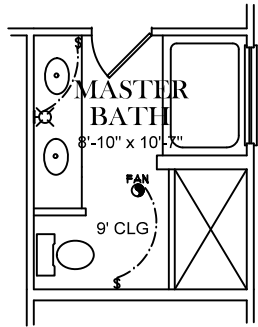

FRONT ELEVATION

SQUARE FOOTAGES
1ST FL- 1,323
SECOND FL- 795
TOTAL SQ. FT.- 2,118

ALT. BATH OPTION

ELECTRICAL LEGEND	
	CEILING LIGHT FIXTURE
	WALL LIGHT FIXTURE
	RECESSED LIGHT FIXTURE
	WATER PROOF RECESSED LIGHT FIXTURE
	FLOOD LIGHT FIXTURE
	TELEPHONE
	TELEVISION
	SWITCH
	3-WAY SWITCH
	EXHAUST FAN
	EXHAUST FAN/LIGHT
	WALL SCONCE

FIRST FLOOR PLAN

OPTIONAL BEDROOM #5
ADD 321 SQ. FT.

ELECTRICAL LEGEND	
	CEILING LIGHT FIXTURE
	WALL LIGHT FIXTURE
	RECESSED LIGHT FIXTURE
	WATER PROOF RECESSED LIGHT FIXTURE
	FLOOD LIGHT FIXTURE
	TELEPHONE
	TELEVISION
	SWITCH
	3-WAY SWITCH
	EXHAUST FAN
	EXHAUST FAN/LIGHT
	WALL SCONCE

SECOND FLOOR PLAN