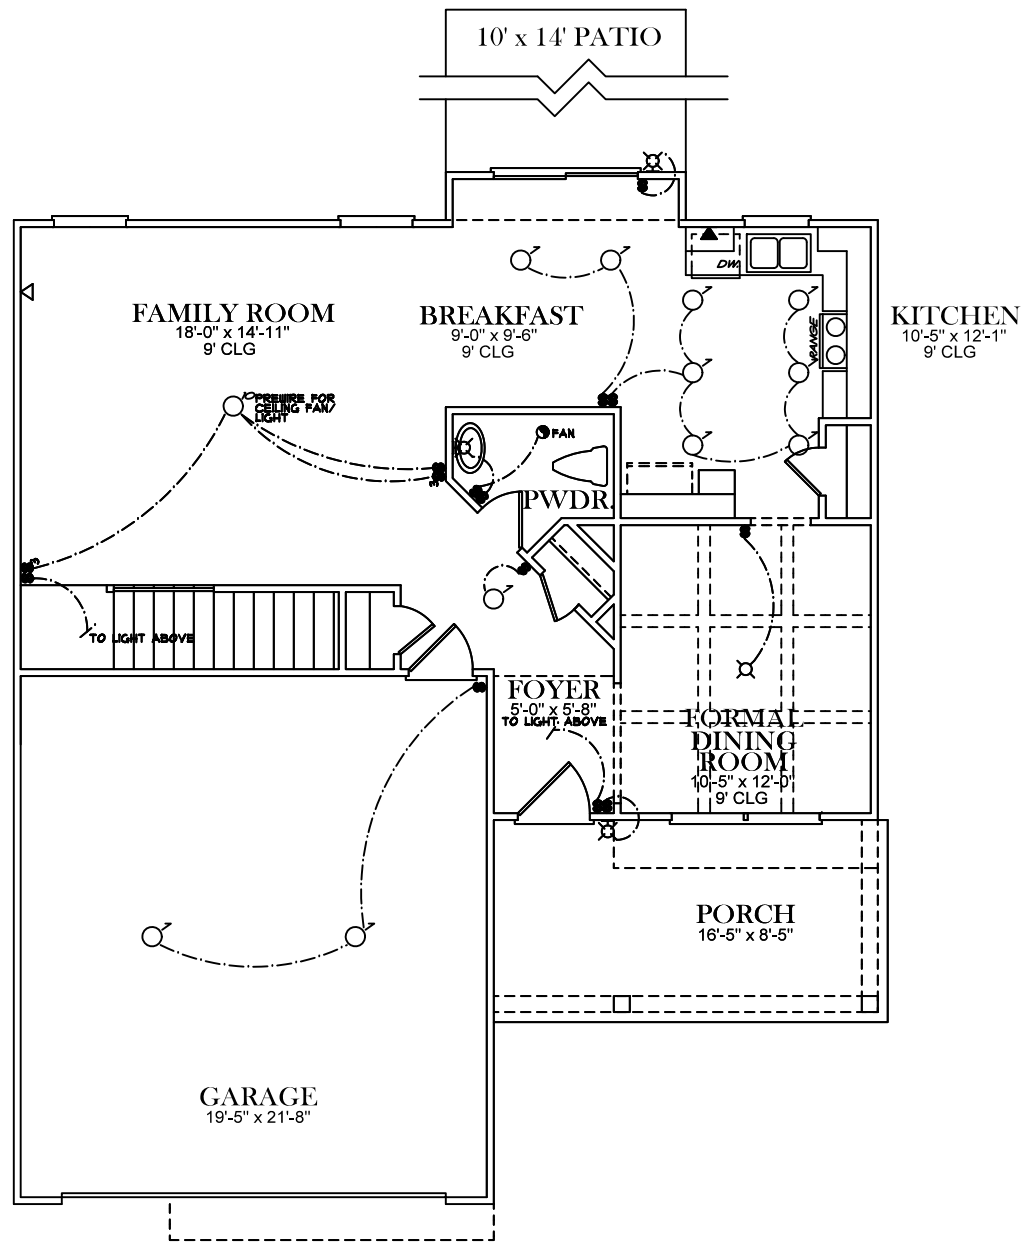

FRONT ELEVATION

SQUARE FOOTAGES
1ST FL- 803
SECOND FL- 1,202
TOTAL SQ. FT.- 2,005

ELECTRICAL LEGEND	
	CEILING LIGHT FIXTURE
	WALL LIGHT FIXTURE
	1" LED DISK
	10" LED DISK
	FLOOD LIGHT FIXTURE
	DUPLEX FLOOR OUTLET
	TELEPHONE
	TELEVISION
	SWITCH
	3-WAY SWITCH
	EXHAUST FAN
	EXHAUST FAN/LIGHT

FIRST FLOOR PLAN

ELECTRICAL LEGEND	
	CEILING LIGHT FIXTURE
	WALL LIGHT FIXTURE
	1" LED DISK
	10" LED DISK
	FLOOD LIGHT FIXTURE
	DUPLEX FLOOR OUTLET
	TELEPHONE
	TELEVISION
	SWITCH
	3-WAY SWITCH
	EXHAUST FAN
	EXHAUST FAN/LIGHT

ALT. BATH OPTION

SECOND FLOOR PLAN