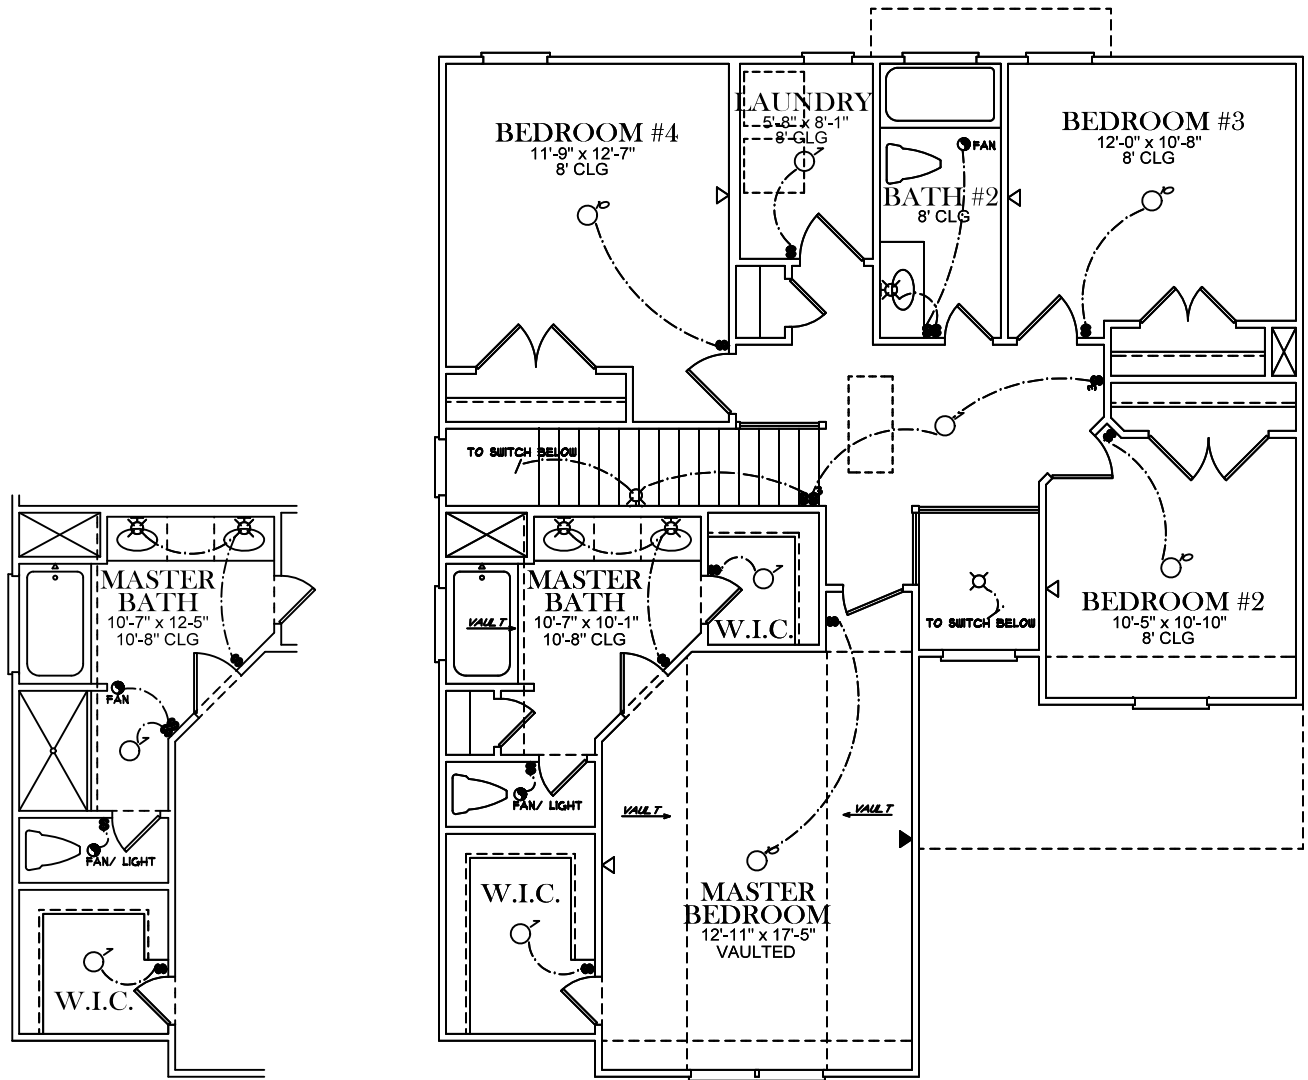

FRONT ELEVATION

SQUARE FOOTAGES
1ST FL- 803
SECOND FL- 1,202
TOTAL SQ. FT.- 2,005

ELECTRICAL LEGEND	
	CEILING LIGHT FIXTURE
	WALL LIGHT FIXTURE
	1" LED DISK
	10" LED DISK
	FLOOD LIGHT FIXTURE
	DUPLEX FLOOR OUTLET
	TELEPHONE
	TELEVISION
	SWITCH
	3-WAY SWITCH
	EXHAUST FAN
	EXHAUST FAN/LIGHT

FIRST FLOOR PLAN

ELECTRICAL LEGEND	
	CEILING LIGHT FIXTURE
	WALL LIGHT FIXTURE
	1" LED DISK
	10" LED DISK
	FLOOD LIGHT FIXTURE
	DUPLEX FLOOR OUTLET
	TELEPHONE
	TELEVISION
	SWITCH
	3-WAY SWITCH
	EXHAUST FAN
	EXHAUST FAN/LIGHT

ALT. BATH OPTION

SECOND FLOOR PLAN