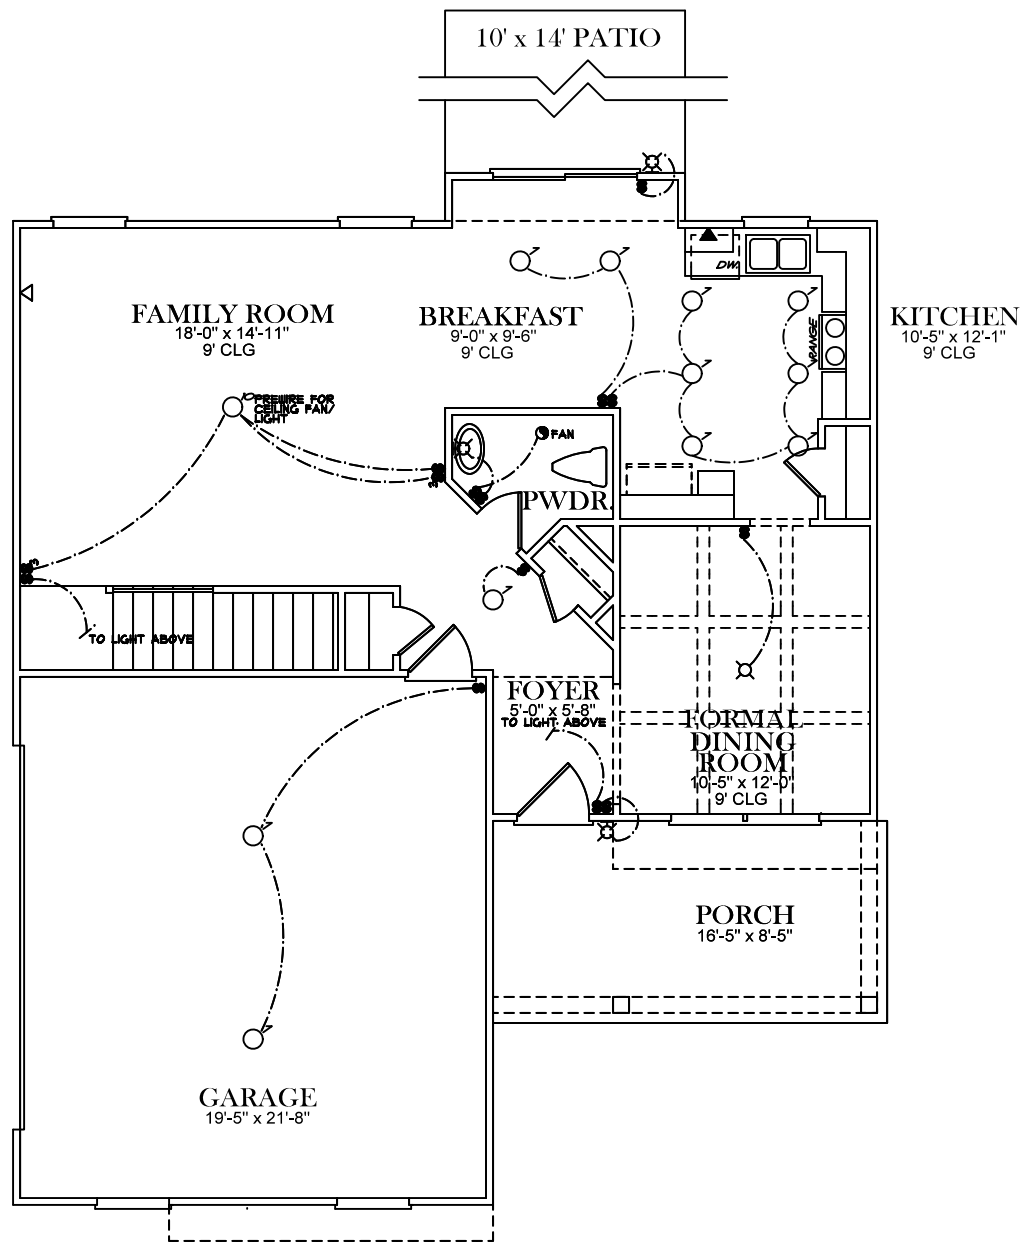

FRONT ELEVATION

SQUARE FOOTAGES
1ST FL- 803
SECOND FL- 1202
TOTAL SQ. FT.- 2,005

ELECTRICAL LEGEND	
	CEILING LIGHT FIXTURE
	WALL LIGHT FIXTURE
	1" LED DISK
	10" LED DISK
	FLOOD LIGHT FIXTURE
	DUPLEX FLOOR OUTLET
	TELEPHONE
	TELEVISION
	SWITCH
	3-WAY SWITCH
	EXHAUST FAN
	EXHAUST FAN/LIGHT

FIRST FLOOR PLAN

ALT. BATH OPTION

SECOND FLOOR PLAN

ELECTRICAL LEGEND	
	CEILING LIGHT FIXTURE
	WALL LIGHT FIXTURE
	1" LED DISK
	10" LED DISK
	FLOOD LIGHT FIXTURE
	DUPLEX FLOOR OUTLET
	TELEPHONE
	TELEVISION
	SWITCH
	3-WAY SWITCH
	EXHAUST FAN
	EXHAUST FAN/LIGHT