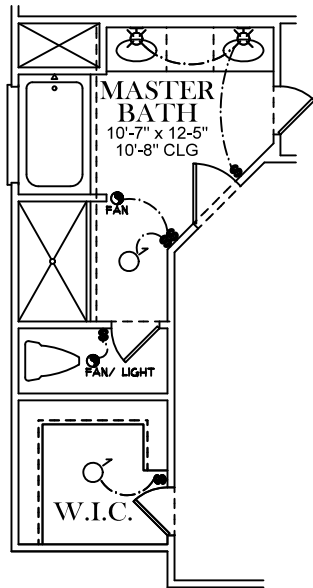

FRONT ELEVATION

SQUARE FOOTAGES
1ST FL- 803
SECOND FL- 1202
TOTAL SQ. FT.- 2,005

ELECTRICAL LEGEND	
	CEILING LIGHT FIXTURE
	WALL LIGHT FIXTURE
	1" LED DISK
	10" LED DISK
	FLOOD LIGHT FIXTURE
	DUPLEX FLOOR OUTLET
	TELEPHONE
	TELEVISION
	SWITCH
	3-WAY SWITCH
	EXHAUST FAN
	EXHAUST FAN/LIGHT

FIRST FLOOR PLAN

ALT. BATH OPTION

SECOND FLOOR PLAN

ELECTRICAL LEGEND	
	CEILING LIGHT FIXTURE
	WALL LIGHT FIXTURE
	1" LED DISK
	10" LED DISK
	FLOOD LIGHT FIXTURE
	DUPLEX FLOOR OUTLET
	TELEPHONE
	TELEVISION
	SWITCH
	3-WAY SWITCH
	EXHAUST FAN
	EXHAUST FAN/LIGHT