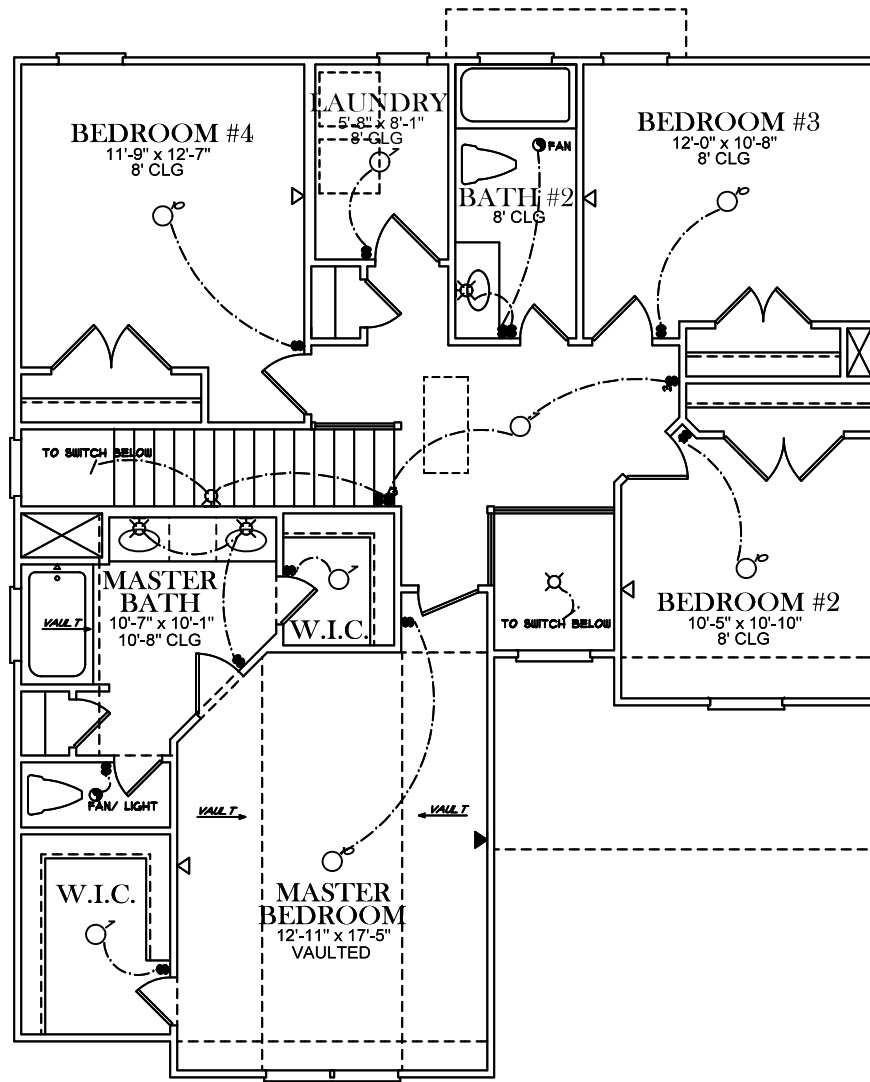

FRONT ELEVATION

SQUARE FOOTAGES
1ST FL- 803
SECOND FL- 1202
TOTAL SQ. FT.- 2,005

ELECTRICAL LEGEND	
	CEILING LIGHT FIXTURE
	WALL LIGHT FIXTURE
	1" LED DISK
	10" LED DISK
	FLOOD LIGHT FIXTURE
	DUPLEX FLOOR OUTLET
	TELEPHONE
	TELEVISION
	SWITCH
	3-WAY SWITCH
	EXHAUST FAN
	EXHAUST FAN/LIGHT

FIRST FLOOR PLAN

ALT. BATH OPTION

SECOND FLOOR PLAN

ELECTRICAL LEGEND	
	CEILING LIGHT FIXTURE
	WALL LIGHT FIXTURE
	1" LED DISK
	10" LED DISK
	FLOOD LIGHT FIXTURE
	DUPLEX FLOOR OUTLET
	TELEPHONE
	TELEVISION
	SWITCH
	3-WAY SWITCH
	EXHAUST FAN
	EXHAUST FAN/LIGHT