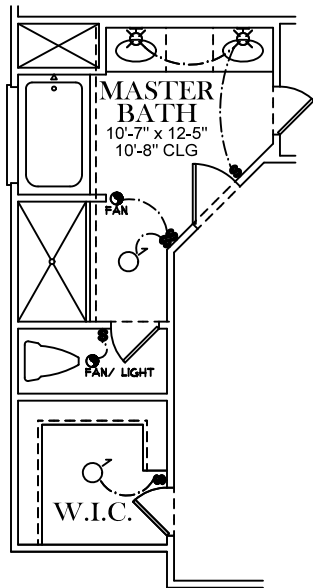

FRONT ELEVATION

SQUARE FOOTAGES
1ST FL- 803
SECOND FL- 1,202
TOTAL SQ. FT.- 2,005

ELECTRICAL LEGEND	
	CEILING LIGHT FIXTURE
	WALL LIGHT FIXTURE
	1" LED DISK
	10" LED DISK
	FLOOD LIGHT FIXTURE
	DUPLEX FLOOR OUTLET
	TELEVISION
	SWITCH
	3-WAY SWITCH
	EXHAUST FAN
	EXHAUST FAN/LIGHT

FIRST FLOOR PLAN

ALT. BATH OPTION

SECOND FLOOR PLAN

ELECTRICAL LEGEND	
	CEILING LIGHT FIXTURE
	WALL LIGHT FIXTURE
	1" LED DISK
	10" LED DISK
	FLOOD LIGHT FIXTURE
	DUPLEX FLOOR OUTLET
	TELEPHONE
	TELEVISION
	SWITCH
	3-WAY SWITCH
	EXHAUST FAN
	EXHAUST FAN/LIGHT