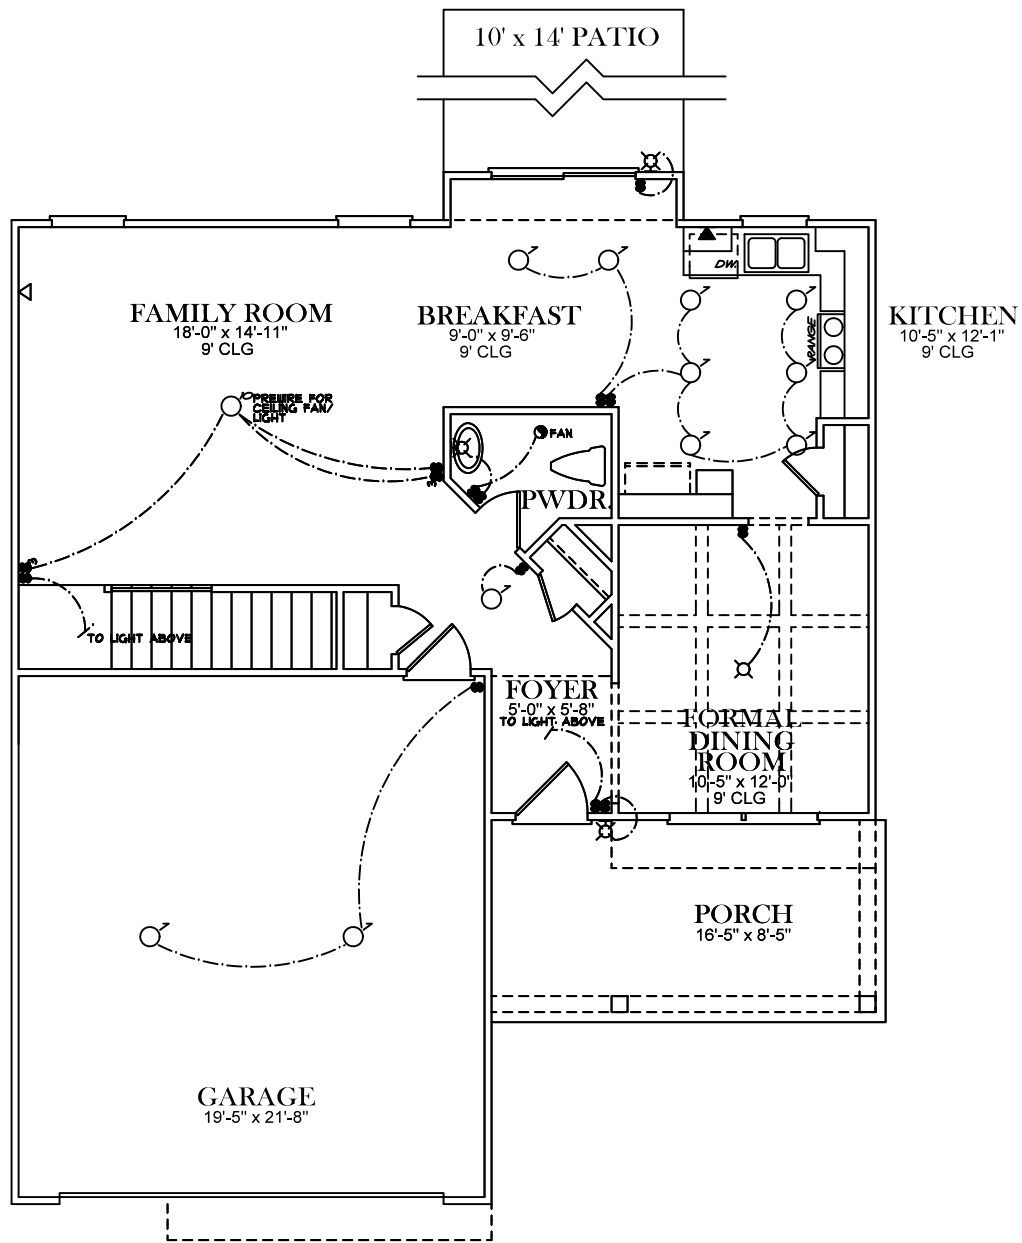

FRONT ELEVATION

SQUARE FOOTAGES
1ST FL- 803
SECOND FL- 1,202
TOTAL SQ. FT.- 2,005

ELECTRICAL LEGEND	
	CEILING LIGHT FIXTURE
	WALL LIGHT FIXTURE
	1" LED DISK
	10" LED DISK
	FLOOD LIGHT FIXTURE
	DUPLEX FLOOR OUTLET
	TELEVISION
	SWITCH
	3-WAY SWITCH
	EXHAUST FAN
	EXHAUST FAN/LIGHT

FIRST FLOOR PLAN

ALT. BATH OPTION

SECOND FLOOR PLAN

ELECTRICAL LEGEND	
	CEILING LIGHT FIXTURE
	WALL LIGHT FIXTURE
	1" LED DISK
	10" LED DISK
	FLOOD LIGHT FIXTURE
	DUPLEX FLOOR OUTLET
	TELEPHONE
	TELEVISION
	SWITCH
	3-WAY SWITCH
	EXHAUST FAN
	EXHAUST FAN/LIGHT