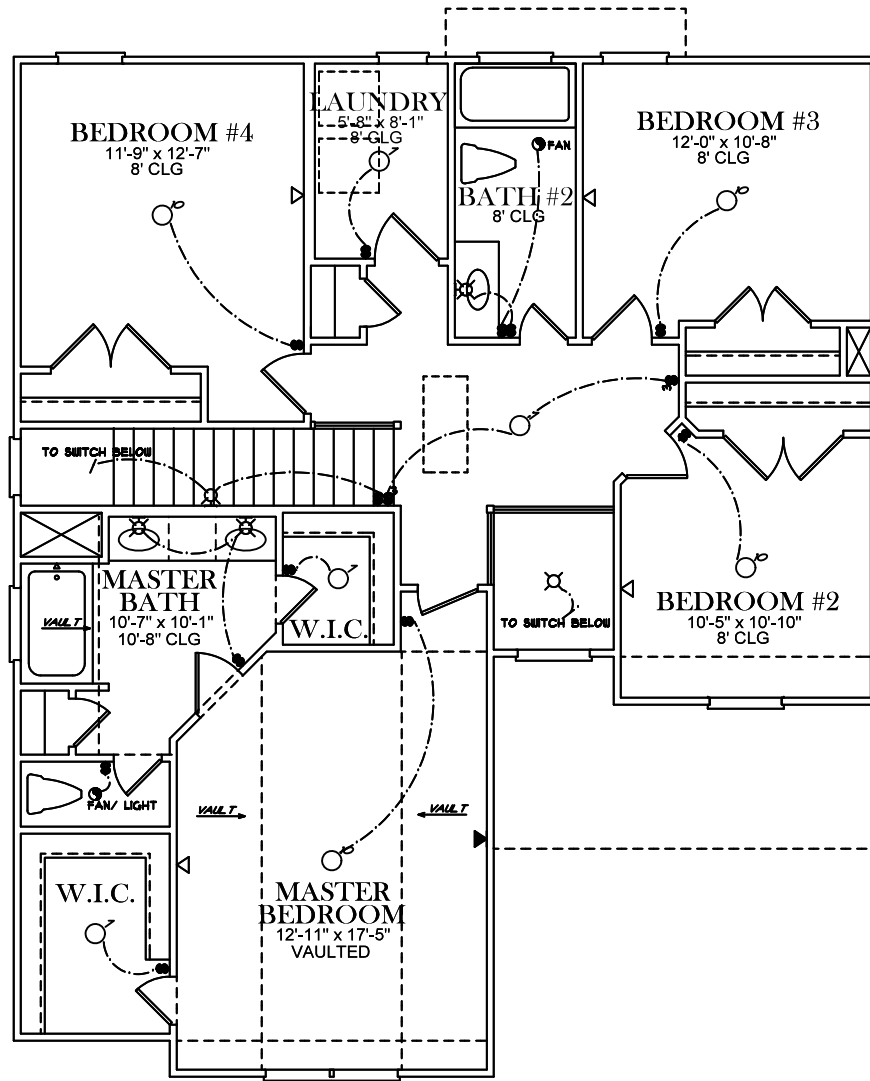

FRONT ELEVATION

SQUARE FOOTAGES
1ST FL- 803
SECOND FL- 1,202
TOTAL SQ. FT.- 2,005

ELECTRICAL LEGEND	
	CEILING LIGHT FIXTURE
	WALL LIGHT FIXTURE
	1" LED DISK
	10" LED DISK
	FLOOD LIGHT FIXTURE
	DUPLEX FLOOR OUTLET
	TELEVISION
	SWITCH
	3-WAY SWITCH
	EXHAUST FAN
	EXHAUST FAN/LIGHT

FIRST FLOOR PLAN

ALT. BATH OPTION

SECOND FLOOR PLAN

ELECTRICAL LEGEND	
	CEILING LIGHT FIXTURE
	WALL LIGHT FIXTURE
	1" LED DISK
	10" LED DISK
	FLOOD LIGHT FIXTURE
	DUPLEX FLOOR OUTLET
	TELEPHONE
	TELEVISION
	SWITCH
	3-WAY SWITCH
	EXHAUST FAN
	EXHAUST FAN/LIGHT