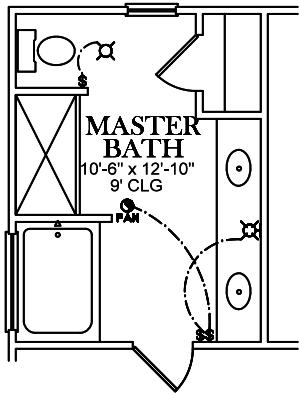

FRONT ELEVATION

SQUARE FOOTAGES
1ST FL- 1,726
SECOND FL/ BONUS- 326
TOTAL SQ. FT.- 2,052

ALT. BATH OPTION

FIRST FLOOR PLAN

ELECTRICAL LEGEND

- CEILING LIGHT FIXTURE
- WALL LIGHT FIXTURE
- RECESSED LIGHT FIXTURE
- WATER PROOF RECESSED LIGHT FIXTURE
- FLOOD LIGHT FIXTURE
- DUPLEX OUTLET
- DUPLEX OUTLET 42' A.F.F.
- 220 VOLT OUTLET
- DUPLEX CEILING OUTLET
- DUPLEX FLOOR OUTLET
- SWITCHED DUPLEX OUTLET
- TELEPHONE
- TELEVISION
- SWITCH
- 3-WAY SWITCH
- EXHAUST FAN
- EXHAUST FAN/LIGHT

ELECTRICAL LEGEND	
	CEILING LIGHT FIXTURE
	WALL LIGHT FIXTURE
	RECESSED LIGHT FIXTURE
	WATER PROOF RECESSED LIGHT FIXTURE
	FLOOD LIGHT FIXTURE
	DUPLEX OUTLET
	DUPLEX OUTLET 42" A.F.F.
	220 VOLT OUTLET
	DUPLEX CEILING OUTLET
	DUPLEX FLOOR OUTLET
	SWITCHED DUPLEX OUTLET
	TELEPHONE
	TELEVISION
	SWITCH
	3-WAY SWITCH
	EXHAUST FAN
	EXHAUST FAN/LIGHT