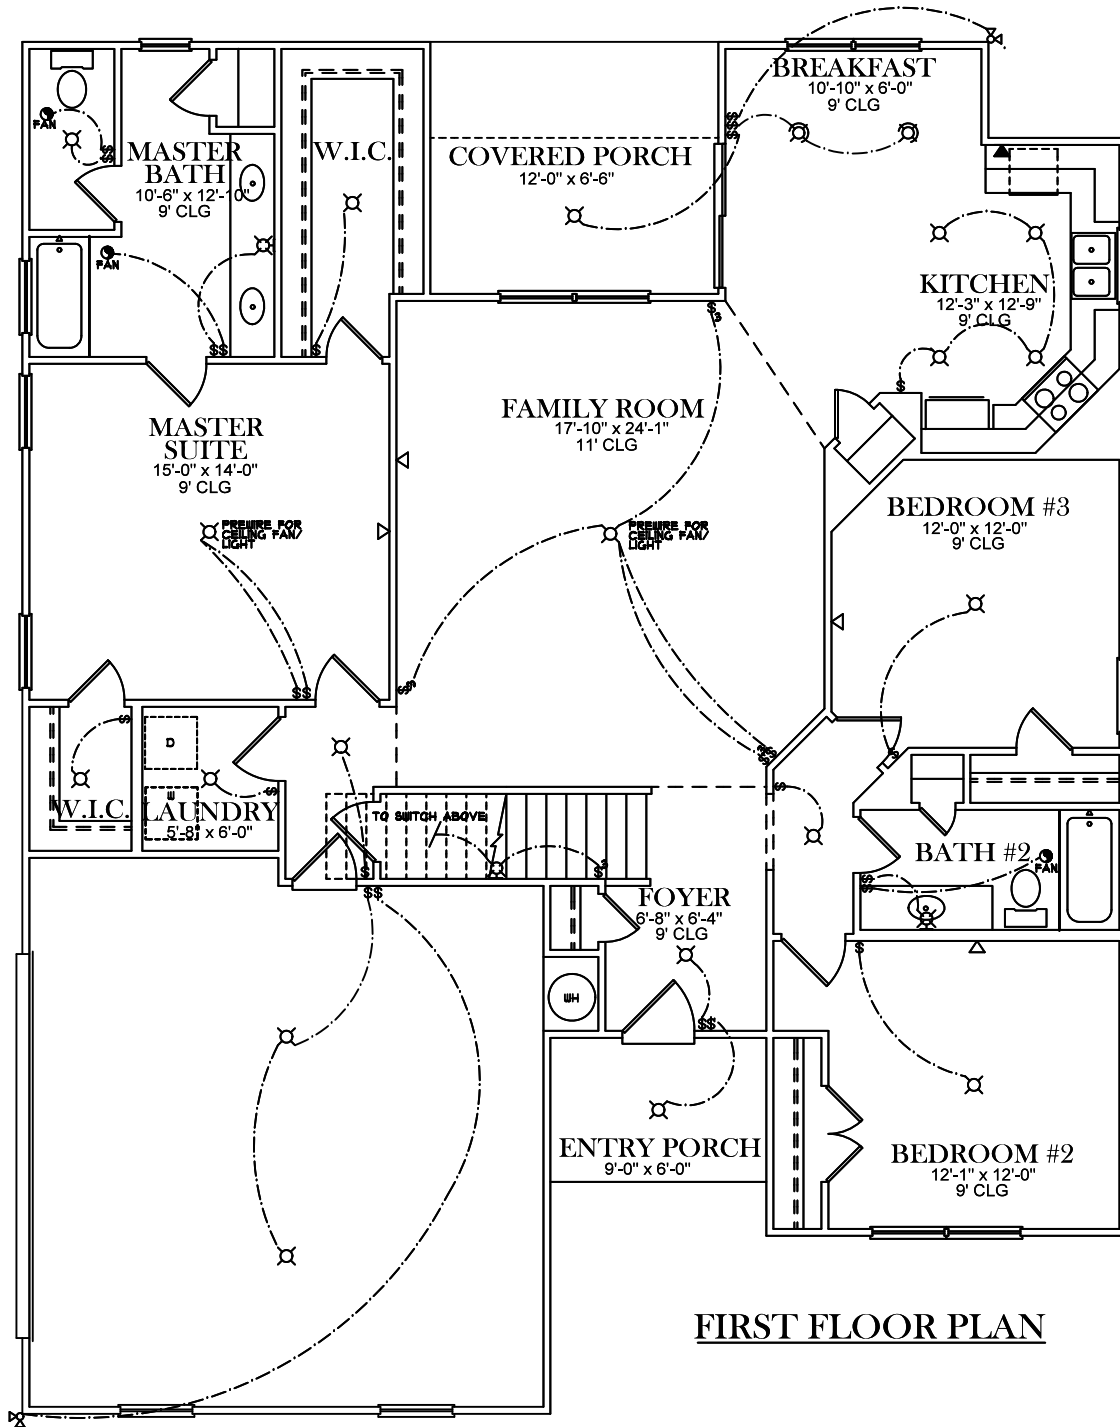

FRONT ELEVATION

SQUARE FOOTAGES
1ST FL- 1,726
SECOND FL/ BONUS- 326
TOTAL SQ. FT.- 2,052

ALT. BATH OPTION

FIRST FLOOR PLAN

ELECTRICAL LEGEND

- CEILING LIGHT FIXTURE
- WALL LIGHT FIXTURE
- RECESSED LIGHT FIXTURE
- WATER PROOF RECESSED LIGHT FIXTURE
- FLOOD LIGHT FIXTURE
- DUPLEX OUTLET
- DUPLEX OUTLET 42' A.F.F.
- 220 VOLT OUTLET
- DUPLEX CEILING OUTLET
- DUPLEX FLOOR OUTLET
- SWITCHED DUPLEX OUTLET
- TELEPHONE
- TELEVISION
- SWITCH
- 3-WAY SWITCH
- EXHAUST FAN
- EXHAUST FAN/LIGHT

ELECTRICAL LEGEND	
	CEILING LIGHT FIXTURE
	WALL LIGHT FIXTURE
	RECESSED LIGHT FIXTURE
	WATER PROOF RECESSED LIGHT FIXTURE
	FLOOD LIGHT FIXTURE
	DUPLEX OUTLET
	DUPLEX OUTLET 42" A.F.F.
	220 VOLT OUTLET
	DUPLEX CEILING OUTLET
	DUPLEX FLOOR OUTLET
	SWITCHED DUPLEX OUTLET
	TELEPHONE
	TELEVISION
	SWITCH
	3-WAY SWITCH
	EXHAUST FAN
	EXHAUST FAN/LIGHT

BONUS ROOM PLAN