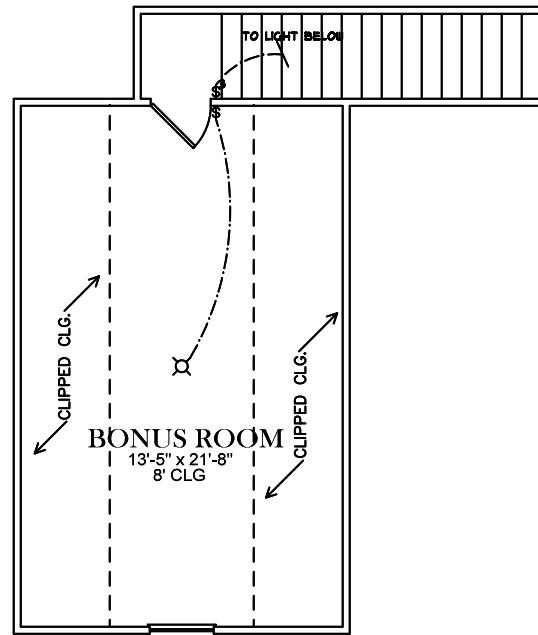

FRONT ELEVATION

SQUARE FOOTAGES
1ST FL- 1,726
SECOND FL/ BONUS- 326
TOTAL SQ. FT.- 2,052

ALT. BATH OPTION

FIRST FLOOR PLAN

ELECTRICAL LEGEND

- CEILING LIGHT FIXTURE
- WALL LIGHT FIXTURE
- RECESSED LIGHT FIXTURE
- WATER PROOF RECESSED LIGHT FIXTURE
- FLOOD LIGHT FIXTURE
- DUPLEX OUTLET
- DUPLEX OUTLET 42' A.F.F.
- 220 VOLT OUTLET
- DUPLEX CEILING OUTLET
- DUPLEX FLOOR OUTLET
- SWITCHED DUPLEX OUTLET
- TELEPHONE
- TELEVISION
- SWITCH
- 3-WAY SWITCH
- EXHAUST FAN
- EXHAUST FAN/LIGHT

ELECTRICAL LEGEND	
	CEILING LIGHT FIXTURE
	WALL LIGHT FIXTURE
	RECESSED LIGHT FIXTURE
	WATER PROOF RECESSED LIGHT FIXTURE
	FLOOD LIGHT FIXTURE
	DUPLEX OUTLET
	DUPLEX OUTLET 42" A.F.F.
	220 VOLT OUTLET
	DUPLEX CEILING OUTLET
	DUPLEX FLOOR OUTLET
	SWITCHED DUPLEX OUTLET
	TELEPHONE
	TELEVISION
	SWITCH
	3-WAY SWITCH
	EXHAUST FAN
	EXHAUST FAN/LIGHT