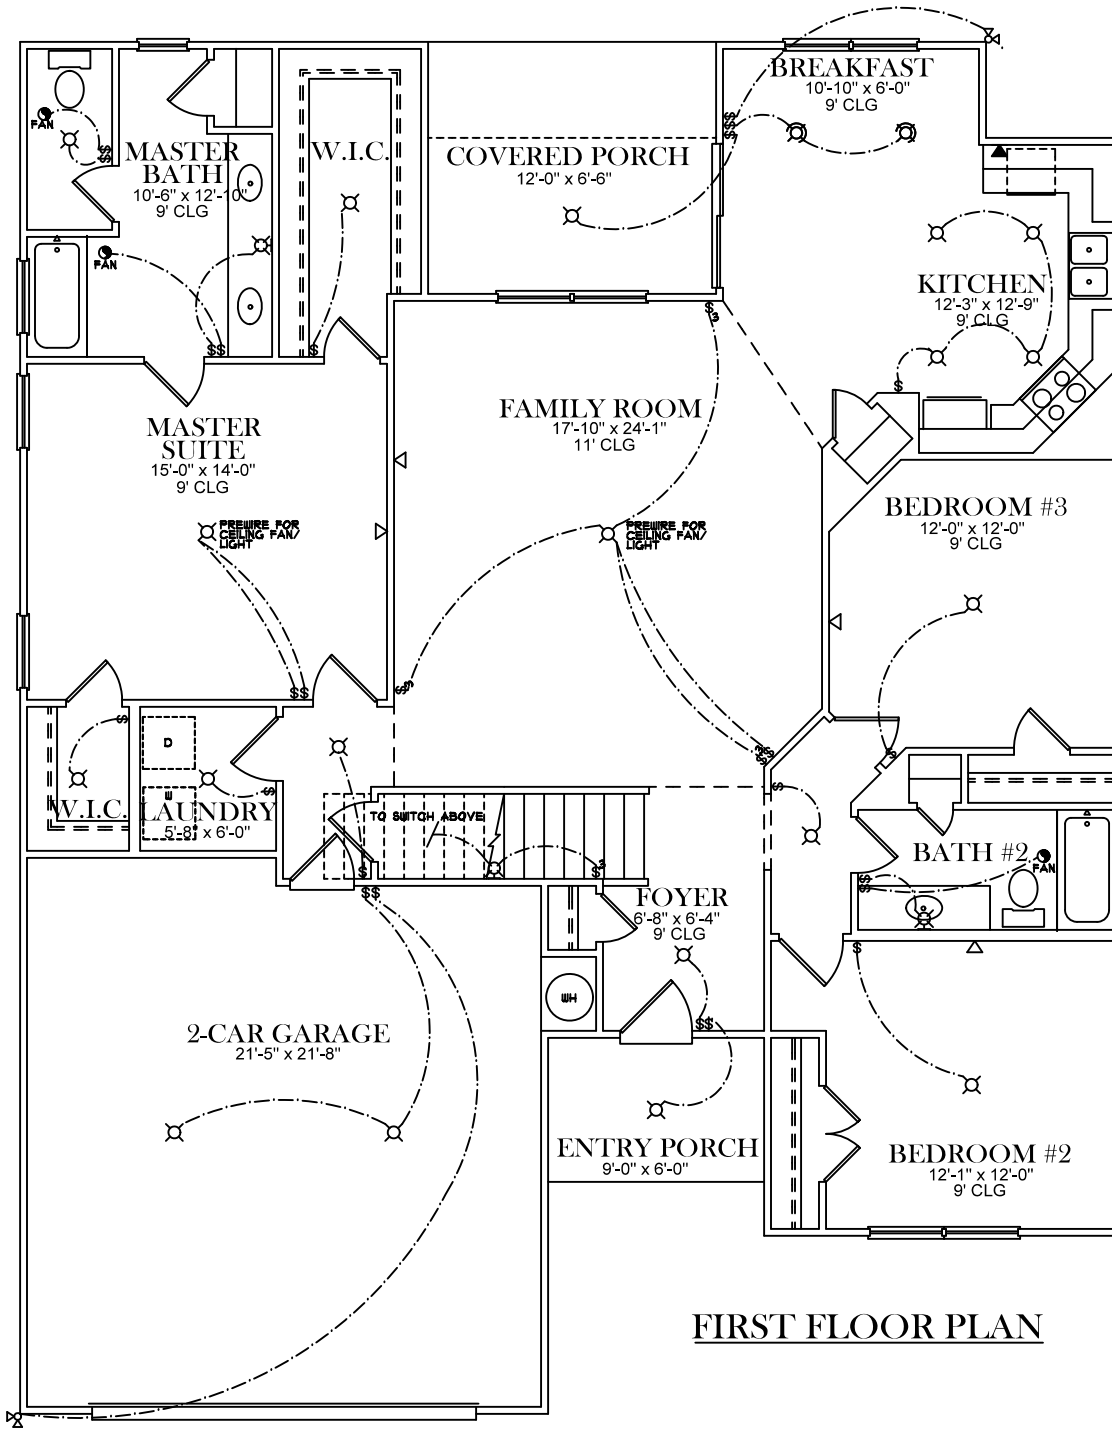

FRONT ELEVATION

SQUARE FOOTAGES
1ST FL- 1,124
SECOND FL/ BONUS- 324
TOTAL SQ. FT.- 2,052

ALT. BATH OPTION

FIRST FLOOR PLAN

ELECTRICAL LEGEND	
	CEILING LIGHT FIXTURE
	WALL LIGHT FIXTURE
	RECESSED LIGHT FIXTURE
	WATER PROOF RECESSED LIGHT FIXTURE
	FLOOD LIGHT FIXTURE
	DUPLEX OUTLET
	DUPLEX OUTLET 42" A.F.F.
	220 VOLT OUTLET
	DUPLEX CEILING OUTLET
	DUPLEX FLOOR OUTLET
	SWITCHED DUPLEX OUTLET
	TELEPHONE
	TELEVISION
	SWITCH
	3-WAY SWITCH
	EXHAUST FAN
	EXHAUST FAN/LIGHT

ELECTRICAL LEGEND	
	CEILING LIGHT FIXTURE
	WALL LIGHT FIXTURE
	RECESSED LIGHT FIXTURE
	WATER PROOF RECESSED LIGHT FIXTURE
	FLOOD LIGHT FIXTURE
	DUPLEX OUTLET
	DUPLEX OUTLET 42" A.F.F.
	220 VOLT OUTLET
	DUPLEX CEILING OUTLET
	DUPLEX FLOOR OUTLET
	SWITCHED DUPLEX OUTLET
	TELEPHONE
	TELEVISION
	SWITCH
	3-WAY SWITCH
	EXHAUST FAN
	EXHAUST FAN/LIGHT

BONUS ROOM PLAN