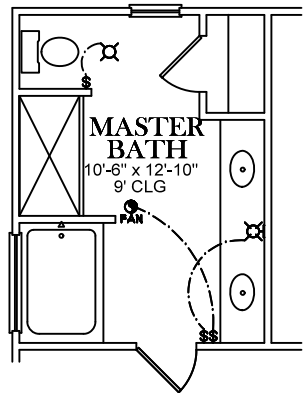

FRONT ELEVATION

SQUARE FOOTAGES
1ST FL- 1,124
SECOND FL/ BONUS- 324
TOTAL SQ. FT.- 2,052

ALT. BATH OPTION

FIRST FLOOR PLAN

ELECTRICAL LEGEND	
	CEILING LIGHT FIXTURE
	WALL LIGHT FIXTURE
	RECESSED LIGHT FIXTURE
	WATER PROOF RECESSED LIGHT FIXTURE
	FLOOD LIGHT FIXTURE
	DUPLEX OUTLET
	DUPLEX OUTLET 42" A.F.F.
	220 VOLT OUTLET
	DUPLEX CEILING OUTLET
	DUPLEX FLOOR OUTLET
	SWITCHED DUPLEX OUTLET
	TELEPHONE
	TELEVISION
	SWITCH
	3-WAY SWITCH
	EXHAUST FAN
	EXHAUST FAN/LIGHT

ELECTRICAL LEGEND	
	CEILING LIGHT FIXTURE
	WALL LIGHT FIXTURE
	RECESSED LIGHT FIXTURE
	WATER PROOF RECESSED LIGHT FIXTURE
	FLOOD LIGHT FIXTURE
	DUPLEX OUTLET
	DUPLEX OUTLET 42" A.F.F.
	220 VOLT OUTLET
	DUPLEX CEILING OUTLET
	DUPLEX FLOOR OUTLET
	SWITCHED DUPLEX OUTLET
	TELEPHONE
	TELEVISION
	SWITCH
	3-WAY SWITCH
	EXHAUST FAN
	EXHAUST FAN/LIGHT