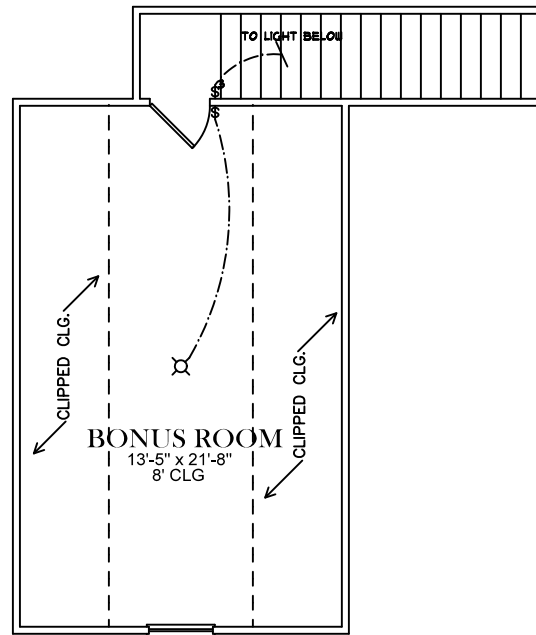

FRONT ELEVATION

SQUARE FOOTAGES
1ST FL- 1,124
SECOND FL/ BONUS- 324
TOTAL SQ. FT.- 2,052

ALT. BATH OPTION

FIRST FLOOR PLAN

ELECTRICAL LEGEND	
	CEILING LIGHT FIXTURE
	WALL LIGHT FIXTURE
	RECESSED LIGHT FIXTURE
	WATER PROOF RECESSED LIGHT FIXTURE
	FLOOD LIGHT FIXTURE
	DUPLEX OUTLET
	DUPLEX OUTLET 42" A.F.F.
	220 VOLT OUTLET
	DUPLEX CEILING OUTLET
	DUPLEX FLOOR OUTLET
	SWITCHED DUPLEX OUTLET
	TELEPHONE
	TELEVISION
	SWITCH
	3-WAY SWITCH
	EXHAUST FAN
	EXHAUST FAN/LIGHT

ELECTRICAL LEGEND	
	CEILING LIGHT FIXTURE
	WALL LIGHT FIXTURE
	RECESSED LIGHT FIXTURE
	WATER PROOF RECESSED LIGHT FIXTURE
	FLOOD LIGHT FIXTURE
	DUPLEX OUTLET
	DUPLEX OUTLET 42" A.F.F.
	220 VOLT OUTLET
	DUPLEX CEILING OUTLET
	DUPLEX FLOOR OUTLET
	SWITCHED DUPLEX OUTLET
	TELEPHONE
	TELEVISION
	SWITCH
	3-WAY SWITCH
	EXHAUST FAN
	EXHAUST FAN/LIGHT