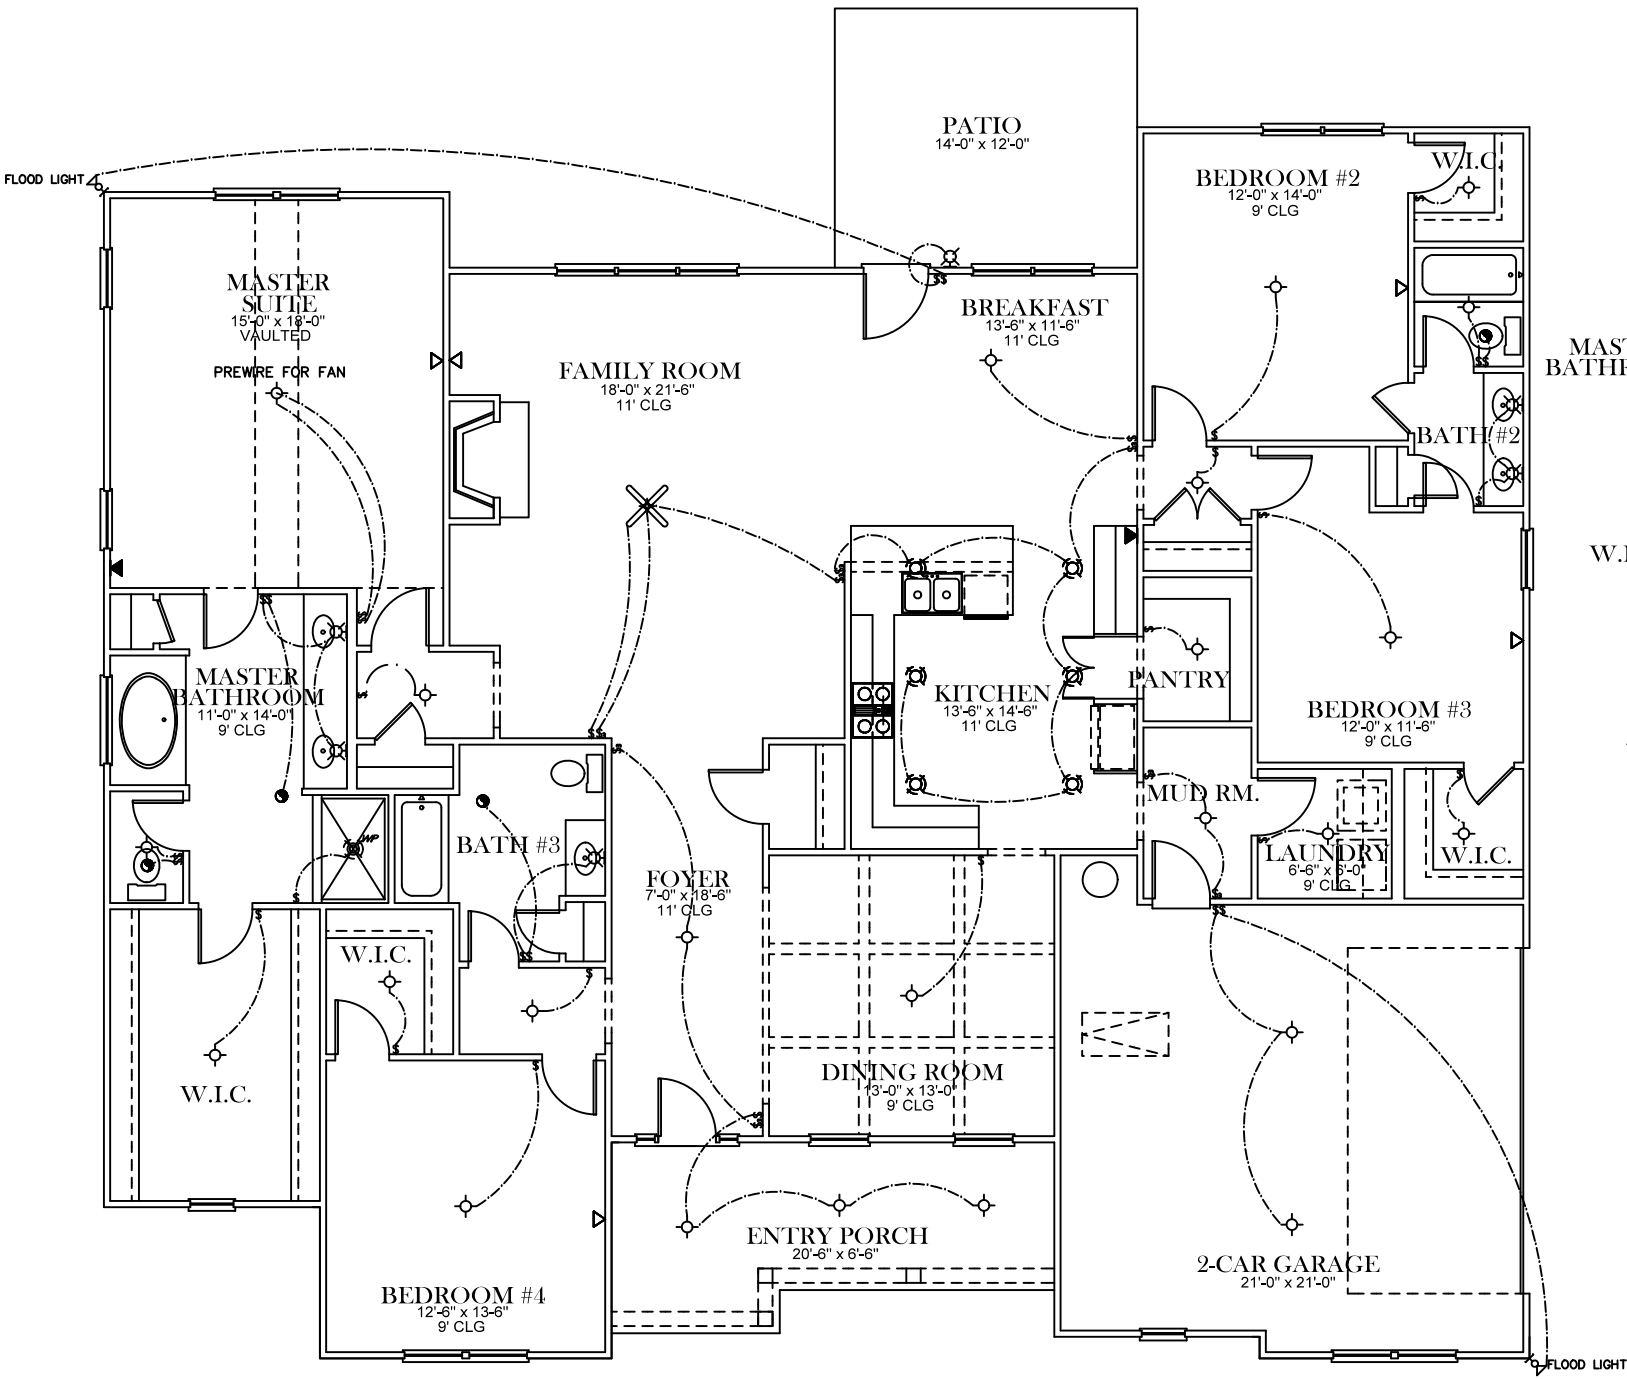

FRONT ELEVATION

SQUARE FOOTAGES
TOTAL- 2,165

SPRINGER A

OPTIONAL HALF BATH
ADD 14 SQ. FT.

ELECTRICAL LEGEND	
	CEILING LIGHT FIXTURE
	WALL LIGHT FIXTURE
	RECESSED LIGHT FIXTURE
	WATER PROOF RECESSED LIGHT FIXTURE
	FLOOD LIGHT FIXTURE
	CEILING FAN
	DUPLEX FLOOR OUTLET
	TELEPHONE
	TELEVISION
	SWITCH
	3-WAY SWITCH
	EXHAUST FAN
	EXHAUST FAN/LIGHT

FIRST FLOOR PLAN