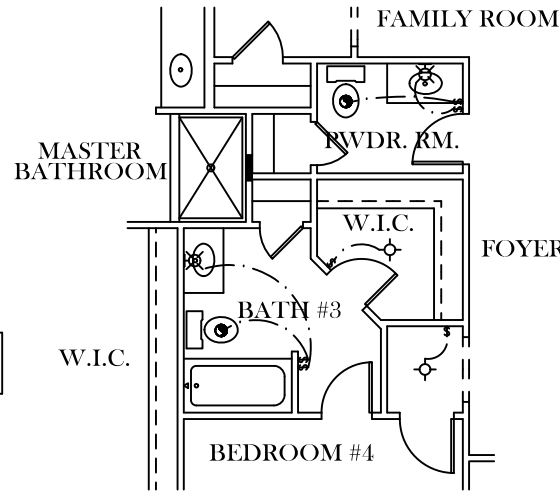

FRONT ELEVATION

SQUARE FOOTAGES
TOTAL- 2,165

SPRINGER A

OPTIONAL HALF BATH
ADD 14 SQ. FT.

ELECTRICAL LEGEND	
	CEILING LIGHT FIXTURE
	WALL LIGHT FIXTURE
	RECESSED LIGHT FIXTURE
	WATER PROOF RECESSED LIGHT FIXTURE
	FLOOD LIGHT FIXTURE
	CEILING FAN
	DUPLEX FLOOR OUTLET
	TELEPHONE
	TELEVISION
	SWITCH
	3-WAY SWITCH
	EXHAUST FAN
	EXHAUST FAN/LIGHT

FIRST FLOOR PLAN