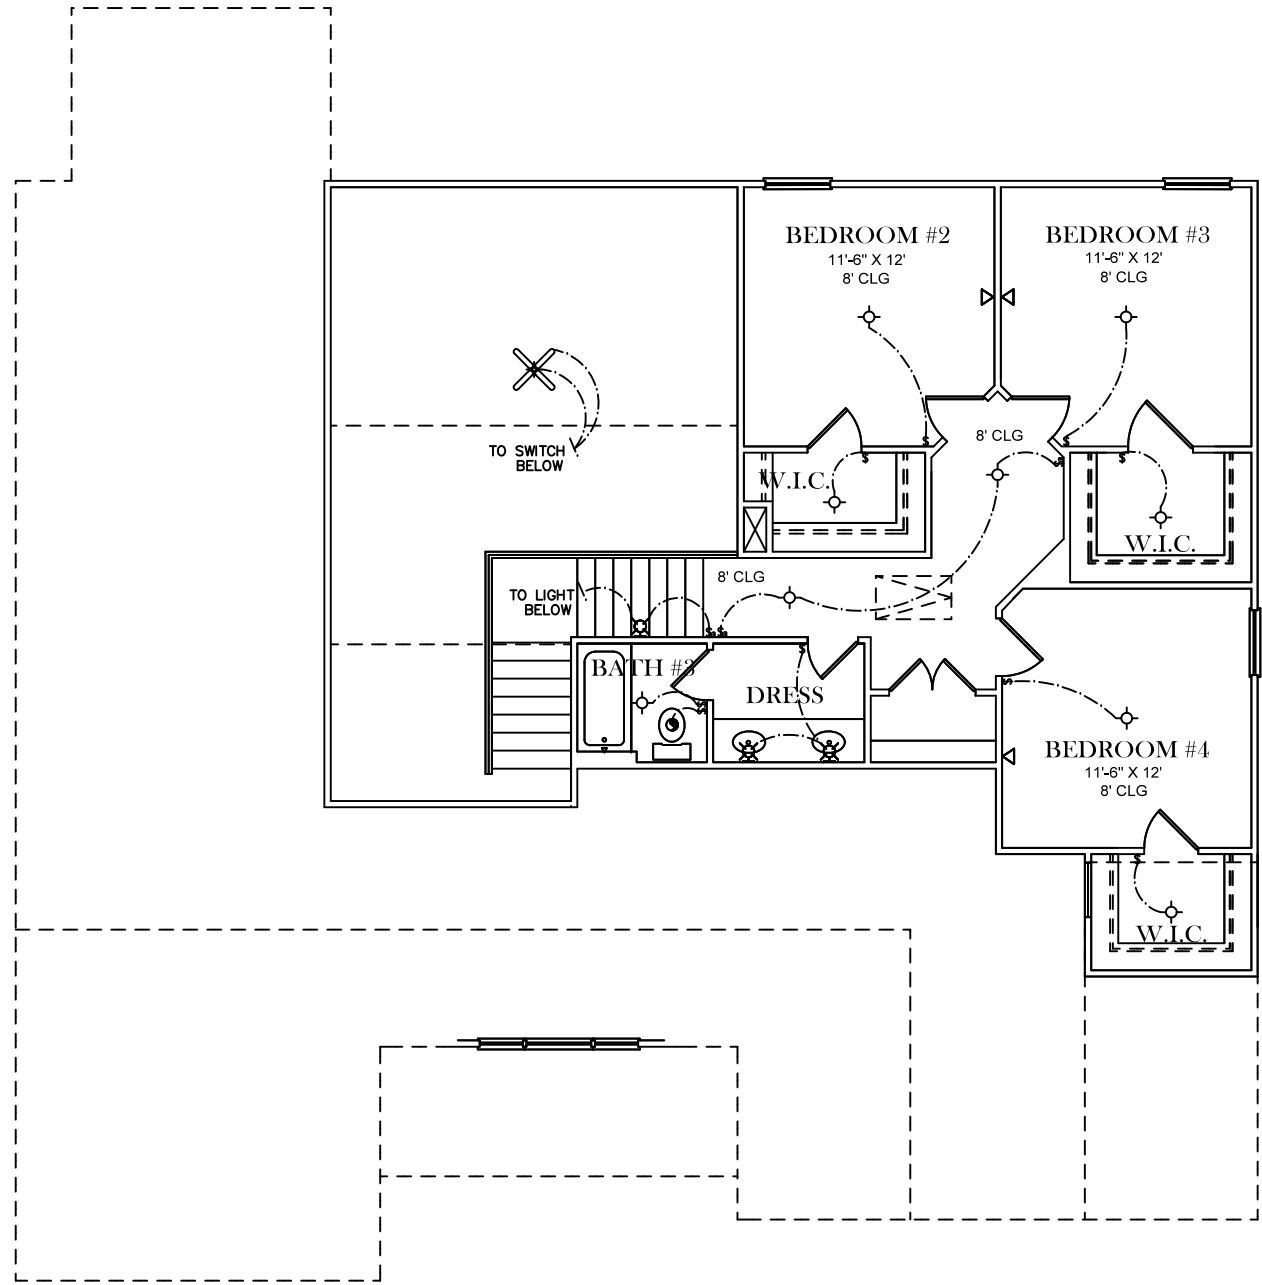

FRONT ELEVATION

SQUARE FOOTAGES
1ST FL- 2269
SECOND FL- 802
TOTAL SQ. FT.- 3,071

ELECTRICAL LEGEND

-  CEILING LIGHT FIXTURE
-  WALL LIGHT FIXTURE
-  RECESSED LIGHT FIXTURE
-  WATER PROOF RECESSED LIGHT FIXTURE
-  FLOOD LIGHT FIXTURE
-  DUPLEX OUTLET
-  DUPLEX OUTLET 42" A.F.F.
-  220 VOLT OUTLET
-  DUPLEX CEILING OUTLET
-  DUPLEX FLOOR OUTLET
-  SWITCHED DUPLEX OUTLET
-  TELEPHONE
-  TELEVISION
-  SWITCH
-  3-WAY SWITCH
-  EXHAUST FAN
-  EXHAUST FAN/LIGHT

FIRST FLOOR PLAN

ELECTRICAL LEGEND

-  CEILING LIGHT FIXTURE
-  WALL LIGHT FIXTURE
-  RECESSED LIGHT FIXTURE
-  WATER PROOF RECESSED LIGHT FIXTURE
-  FLOOD LIGHT FIXTURE
-  DUPLEX OUTLET
-  DUPLEX OUTLET 42" A.F.F.
-  220 VOLT OUTLET
-  DUPLEX CEILING OUTLET
-  DUPLEX FLOOR OUTLET
-  SWITCHED DUPLEX OUTLET
-  TELEPHONE
-  TELEVISION
-  SWITCH
-  3-WAY SWITCH
-  EXHAUST FAN
-  EXHAUST FAN/LIGHT

SECOND FLOOR PLAN