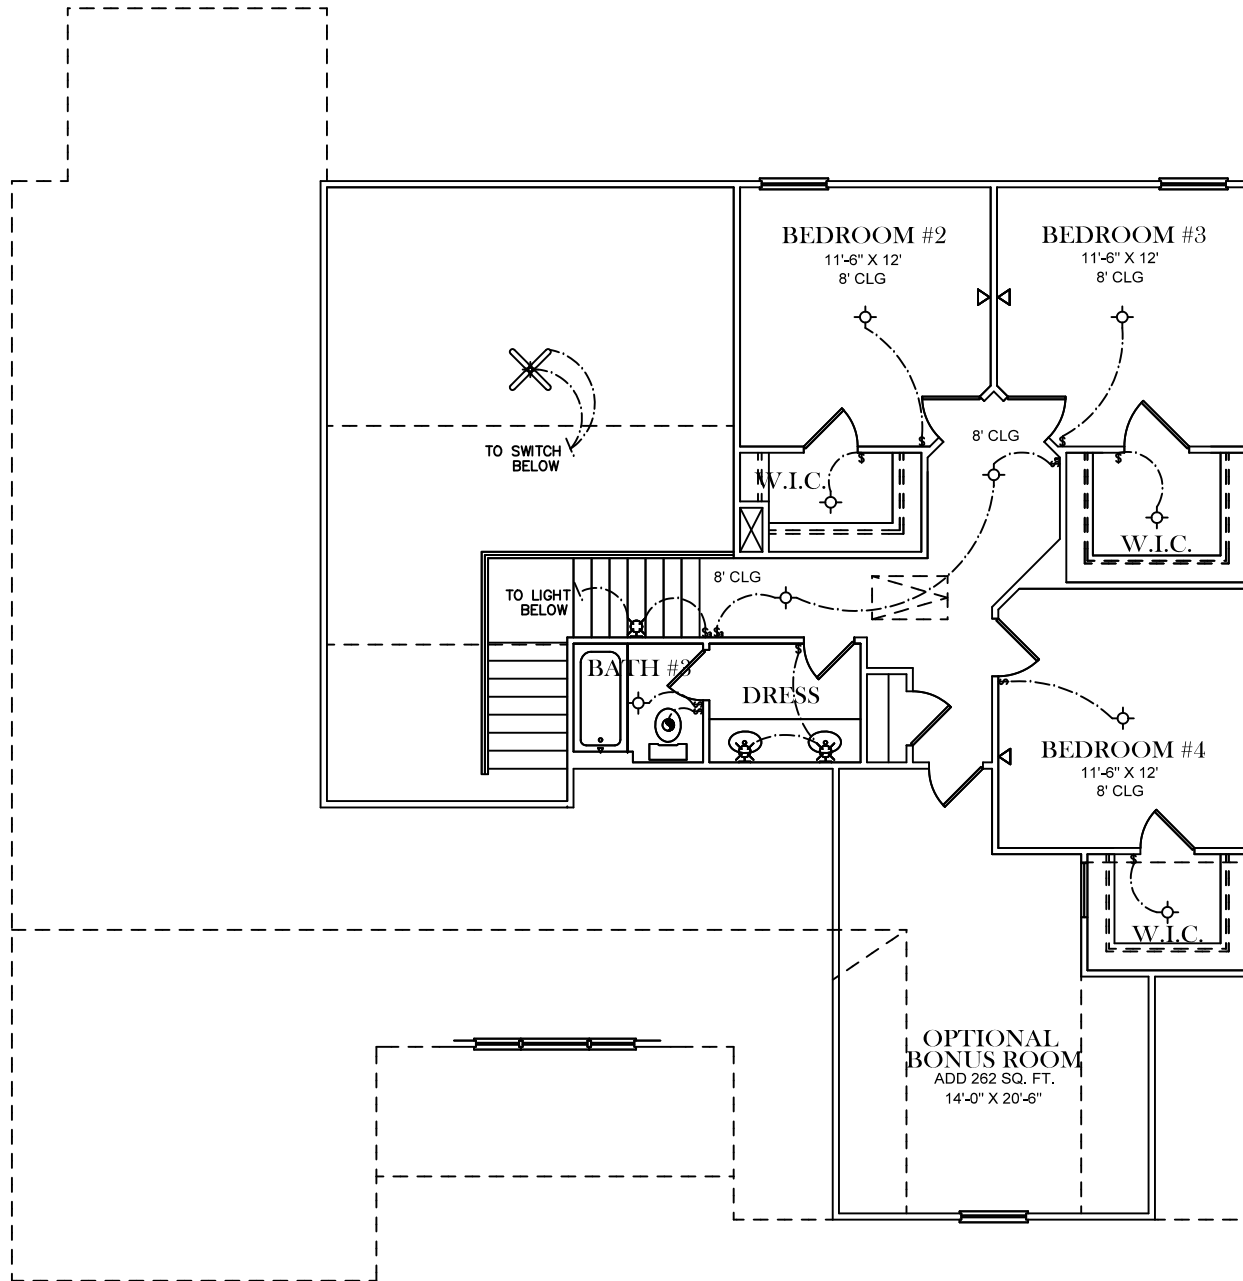

ELECTRICAL LEGEND	
	CEILING LIGHT FIXTURE
	WALL LIGHT FIXTURE
	RECESSED LIGHT FIXTURE
	WATER PROOF RECESSED LIGHT FIXTURE
	FLOOD LIGHT FIXTURE
	DUPLEX OUTLET
	DUPLEX OUTLET 42" A.F.F.
	220 VOLT OUTLET
	DUPLEX CEILING OUTLET
	DUPLEX FLOOR OUTLET
	SWITCHED DUPLEX OUTLET
	TELEVISION
	SWITCH
	3-WAY SWITCH
	EXHAUST FAN
	EXHAUST FAN/LIGHT

SECOND FLOOR PLAN