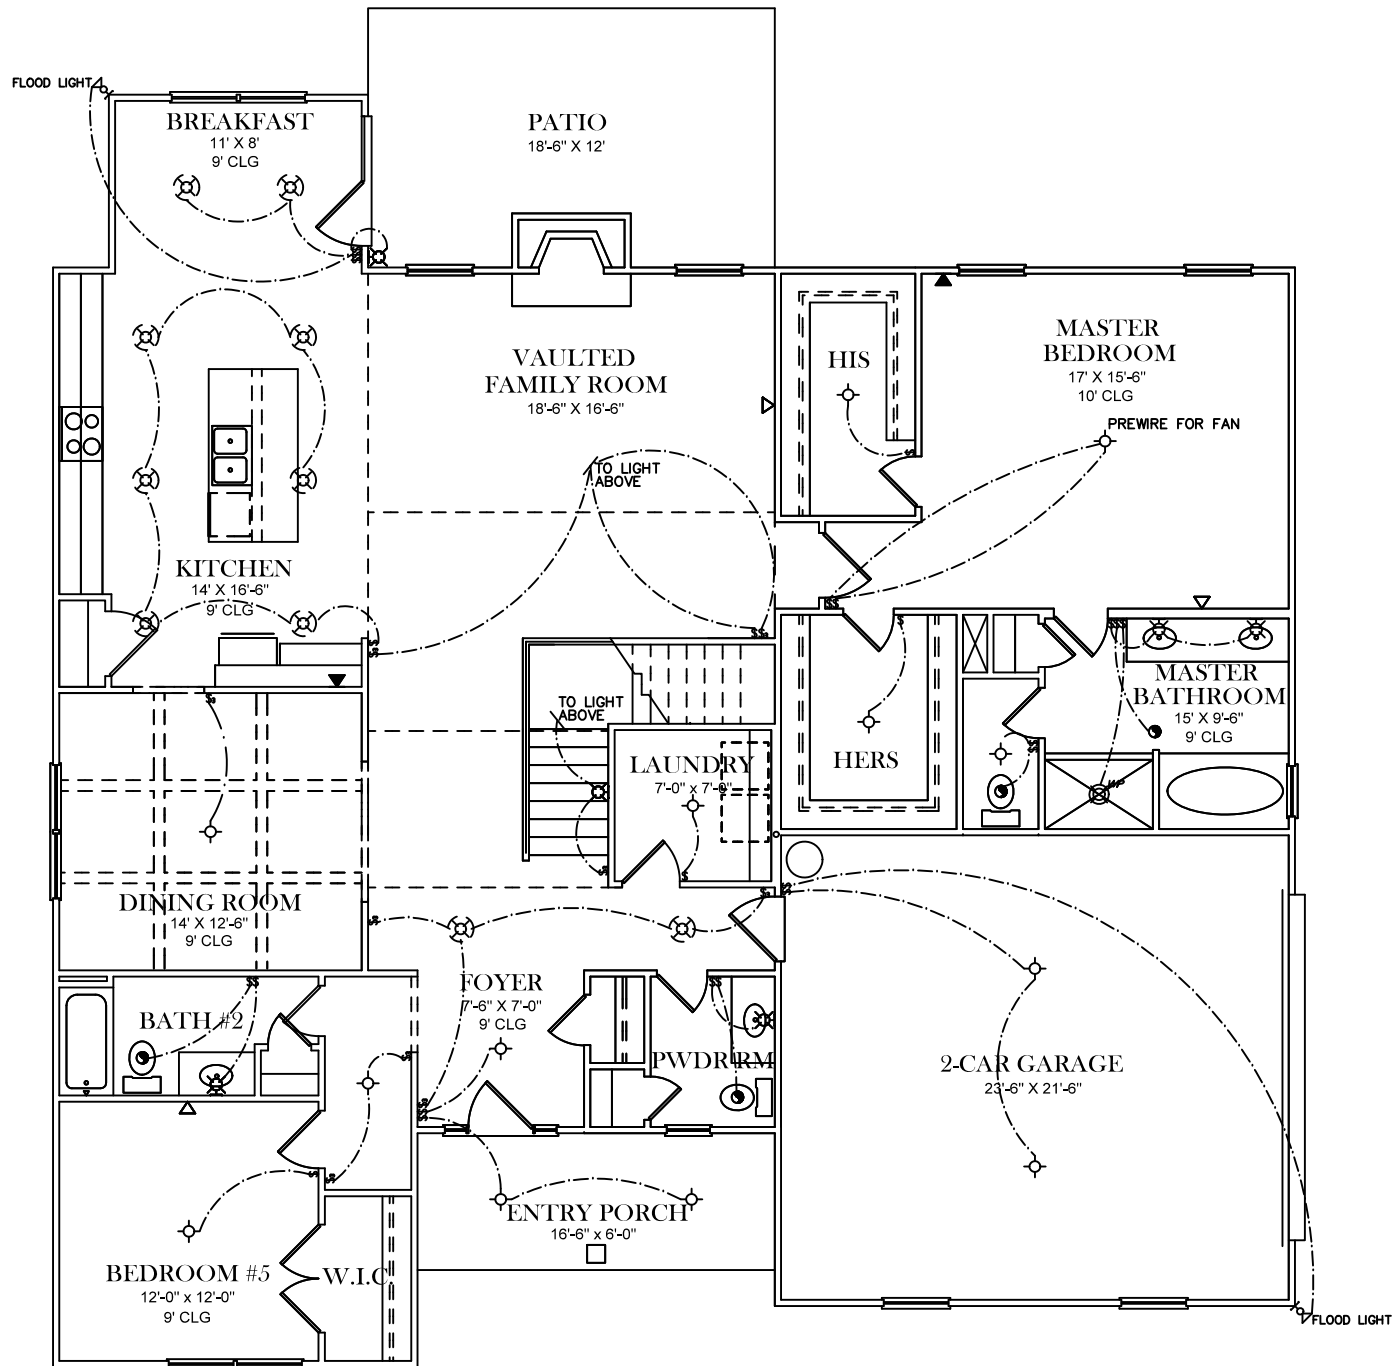

FRONT ELEVATION

SQUARE FOOTAGES
1ST FL- 2269
SECOND FL- 802
TOTAL SQ. FT.- 3,071

ELECTRICAL LEGEND

-  CEILING LIGHT FIXTURE
-  WALL LIGHT FIXTURE
-  RECESSED LIGHT FIXTURE
-  WATER PROOF RECESSED LIGHT FIXTURE
-  FLOOD LIGHT FIXTURE
-  DUPLEX OUTLET
-  DUPLEX OUTLET 42" A.F.F.
-  220 VOLT OUTLET
-  DUPLEX CEILING OUTLET
-  DUPLEX FLOOR OUTLET
-  SWITCHED DUPLEX OUTLET
-  TELEPHONE
-  TELEVISION
-  SWITCH
-  3-WAY SWITCH
-  EXHAUST FAN
-  EXHAUST FAN/LIGHT

FIRST FLOOR PLAN

ELECTRICAL LEGEND

-  CEILING LIGHT FIXTURE
-  WALL LIGHT FIXTURE
-  RECESSED LIGHT FIXTURE
-  WATER PROOF RECESSED LIGHT FIXTURE
-  FLOOD LIGHT FIXTURE
-  DUPLEX OUTLET
-  DUPLEX OUTLET 42" A.F.F.
-  220 VOLT OUTLET
-  DUPLEX CEILING OUTLET
-  DUPLEX FLOOR OUTLET
-  SWITCHED DUPLEX OUTLET
-  TELEPHONE
-  TELEVISION
-  SWITCH
-  3-WAY SWITCH
-  EXHAUST FAN
-  EXHAUST FAN/LIGHT

SECOND FLOOR PLAN

ELECTRICAL LEGEND	
	CEILING LIGHT FIXTURE
	WALL LIGHT FIXTURE
	RECESSED LIGHT FIXTURE
	WATER PROOF RECESSED LIGHT FIXTURE
	FLOOD LIGHT FIXTURE
	DUPLEX OUTLET
	DUPLEX OUTLET 42" A.F.F.
	220 VOLT OUTLET
	DUPLEX CEILING OUTLET
	DUPLEX FLOOR OUTLET
	SWITCHED DUPLEX OUTLET
	TELEVISION
	SWITCH
	3-WAY SWITCH
	EXHAUST FAN
	EXHAUST FAN/LIGHT

SECOND FLOOR PLAN