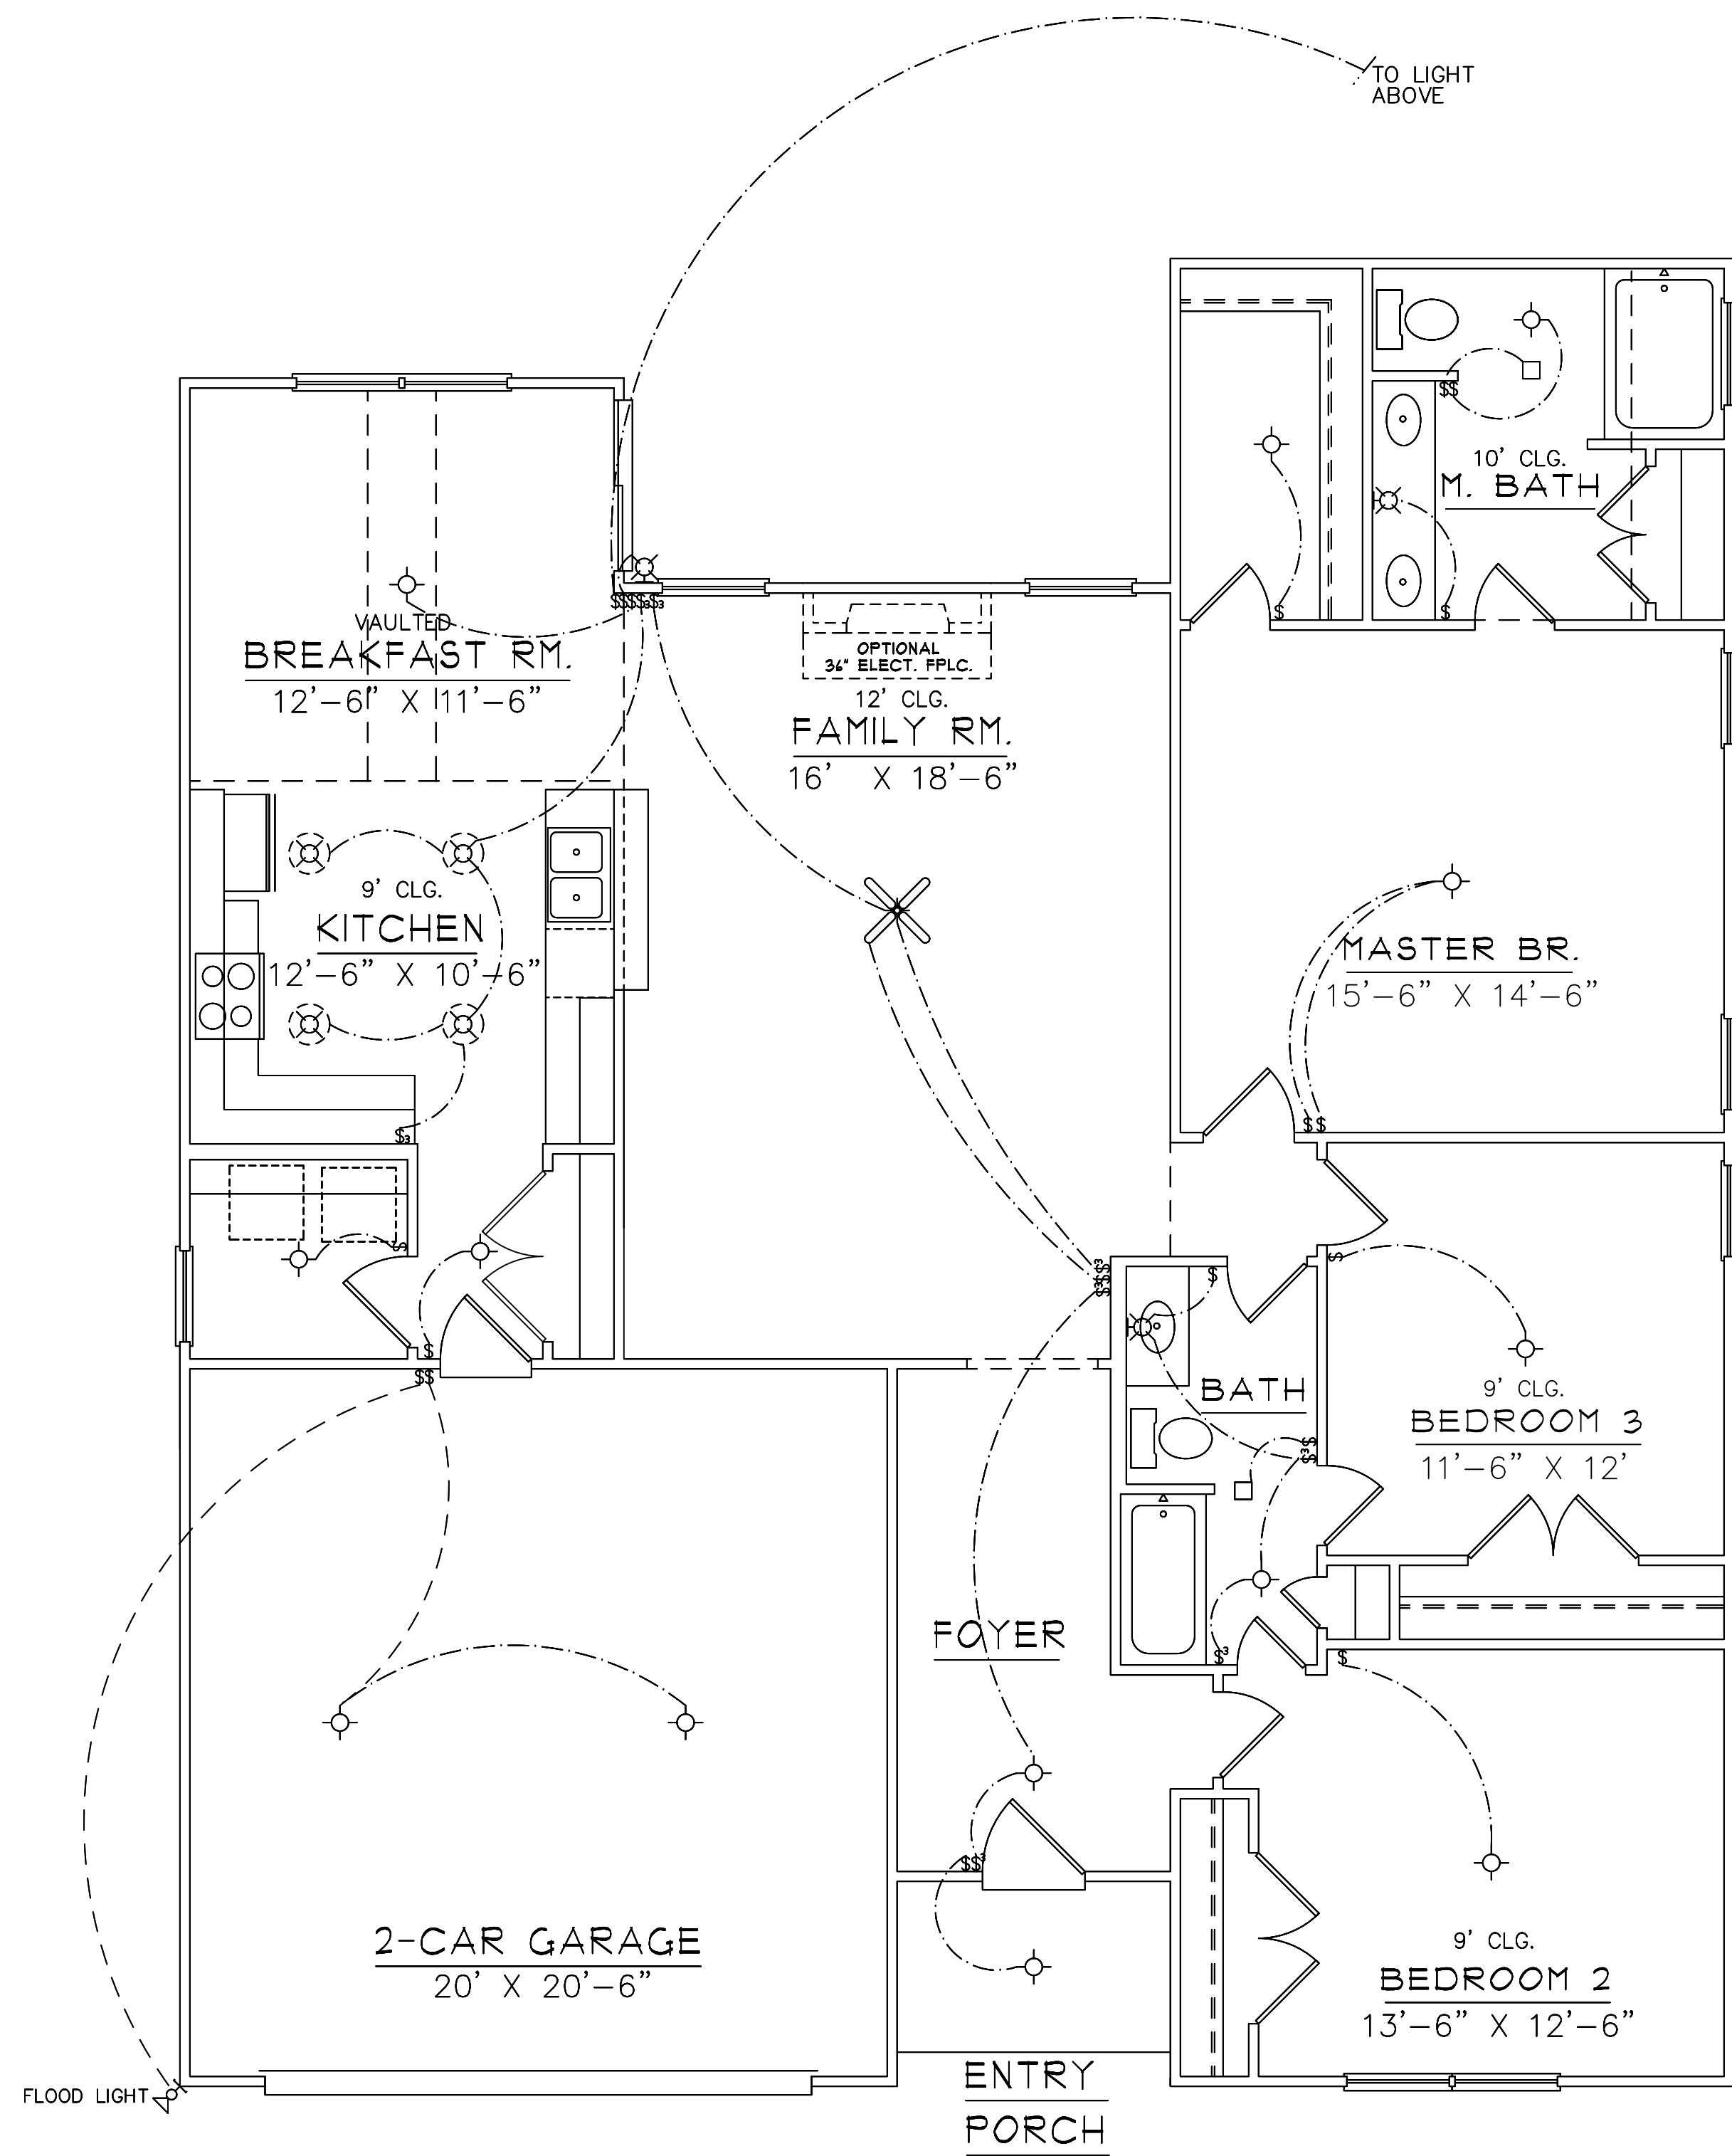

FRONT ELEVATION

SQUARE FOOTAGES
1ST FL- 1,752
SECOND FL- 304
TOTAL SQ. FT.- 2,058

MADISON D

ELECTRICAL LEGEND	
	CEILING LIGHT FIXTURE
	WALL LIGHT FIXTURE
	RECESSED LIGHT FIXTURE
	WATER PROOF RECESSED LIGHT FIXTURE
	FLOOD LIGHT FIXTURE
	DUPLEX OUTLET
	DUPLEX OUTLET 42" A.F.F.
	220 VOLT OUTLET
	DUPLEX CEILING OUTLET
	DUPLEX FLOOR OUTLET
	SWITCHED DUPLEX OUTLET
	TELEPHONE
	TELEVISION
	SWITCH
	3-WAY SWITCH
	EXHAUST FAN
	EXHAUST FAN/LIGHT

FIRST FLOOR PLAN