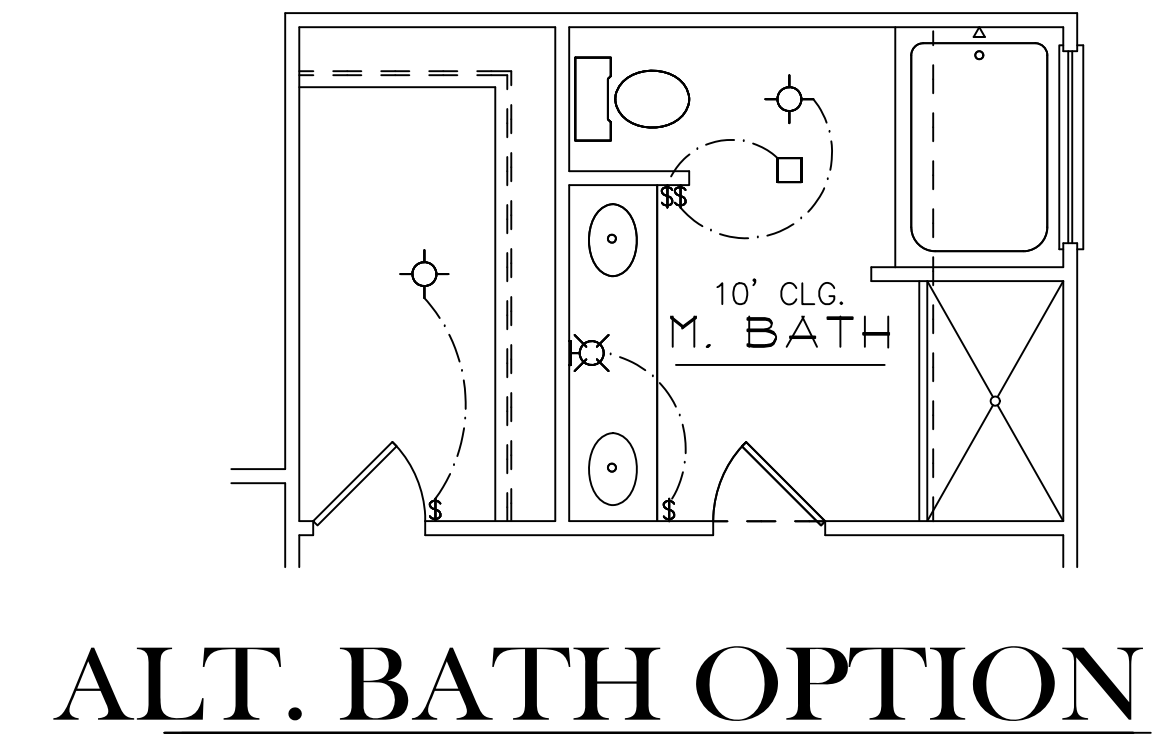

FRONT ELEVATION

SQUARE FOOTAGES
1ST FL- 1,752
SECOND FL- 304
TOTAL SQ. FT.- 2,058

MADISON D

ELECTRICAL LEGEND	
	CEILING LIGHT FIXTURE
	WALL LIGHT FIXTURE
	RECESSED LIGHT FIXTURE
	WATER PROOF RECESSED LIGHT FIXTURE
	FLOOD LIGHT FIXTURE
	DUPLEX OUTLET
	DUPLEX OUTLET 42" A.F.F.
	220 VOLT OUTLET
	DUPLEX CEILING OUTLET
	DUPLEX FLOOR OUTLET
	SWITCHED DUPLEX OUTLET
	TELEPHONE
	TELEVISION
	SWITCH
	3-WAY SWITCH
	EXHAUST FAN
	EXHAUST FAN/LIGHT

FIRST FLOOR PLAN