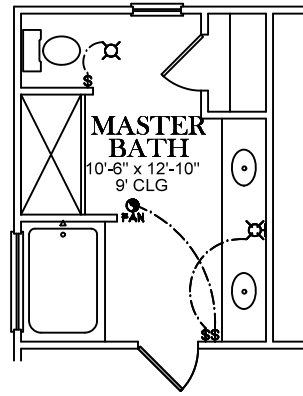

FRONT ELEVATION

SQUARE FOOTAGES
1ST FL- 1,126
SECOND FL/ BONUS- 326
TOTAL SQ. FT.- 2,052

ALT. BATH OPTION

FIRST FLOOR PLAN

ELECTRICAL LEGEND

	CEILING LIGHT FIXTURE
	WALL LIGHT FIXTURE
	RECESSED LIGHT FIXTURE
	WATER PROOF RECESSED LIGHT FIXTURE
	FLOOD LIGHT FIXTURE
	DUPLEX OUTLET
	DUPLEX OUTLET 42" A.F.F.
	220 VOLT OUTLET
	DUPLEX CEILING OUTLET
	DUPLEX FLOOR OUTLET
	SWITCHED DUPLEX OUTLET
	TELEPHONE
	TELEVISION
	SWITCH
	3-WAY SWITCH
	EXHAUST FAN
	EXHAUST FAN/LIGHT

ELECTRICAL LEGEND	
	CEILING LIGHT FIXTURE
	WALL LIGHT FIXTURE
	RECESSED LIGHT FIXTURE
	WATER PROOF RECESSED LIGHT FIXTURE
	FLOOD LIGHT FIXTURE
	DUPLEX OUTLET
	DUPLEX OUTLET 42" A.F.F.
	220 VOLT OUTLET
	DUPLEX CEILING OUTLET
	DUPLEX FLOOR OUTLET
	SWITCHED DUPLEX OUTLET
	TELEPHONE
	TELEVISION
	SWITCH
	3-WAY SWITCH
	EXHAUST FAN
	EXHAUST FAN/LIGHT