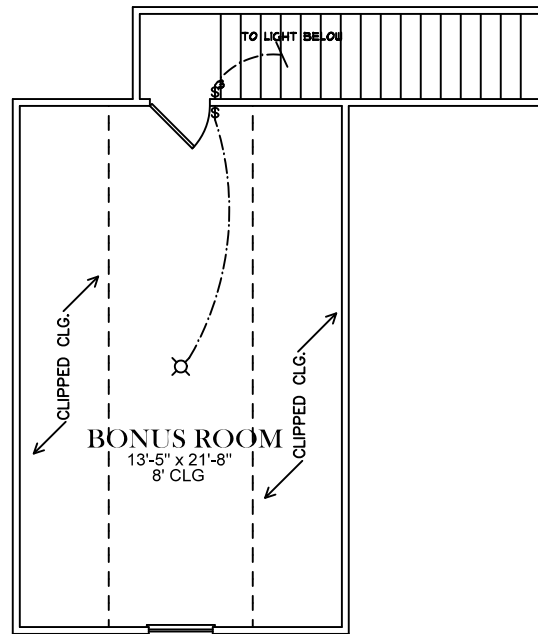

FRONT ELEVATION

SQUARE FOOTAGES
1ST FL- 1,126
SECOND FL/ BONUS- 326
TOTAL SQ. FT.- 2,052

ALT. BATH OPTION

FIRST FLOOR PLAN

ELECTRICAL LEGEND

	CEILING LIGHT FIXTURE
	WALL LIGHT FIXTURE
	RECESSED LIGHT FIXTURE
	WATER PROOF RECESSED LIGHT FIXTURE
	FLOOD LIGHT FIXTURE
	DUPLEX OUTLET
	DUPLEX OUTLET 42" A.F.F.
	220 VOLT OUTLET
	DUPLEX CEILING OUTLET
	DUPLEX FLOOR OUTLET
	SWITCHED DUPLEX OUTLET
	TELEPHONE
	TELEVISION
	SWITCH
	3-WAY SWITCH
	EXHAUST FAN
	EXHAUST FAN/LIGHT

ELECTRICAL LEGEND	
	CEILING LIGHT FIXTURE
	WALL LIGHT FIXTURE
	RECESSED LIGHT FIXTURE
	WATER PROOF RECESSED LIGHT FIXTURE
	FLOOD LIGHT FIXTURE
	DUPLEX OUTLET
	DUPLEX OUTLET 42" A.F.F.
	220 VOLT OUTLET
	DUPLEX CEILING OUTLET
	DUPLEX FLOOR OUTLET
	SWITCHED DUPLEX OUTLET
	TELEPHONE
	TELEVISION
	SWITCH
	3-WAY SWITCH
	EXHAUST FAN
	EXHAUST FAN/LIGHT