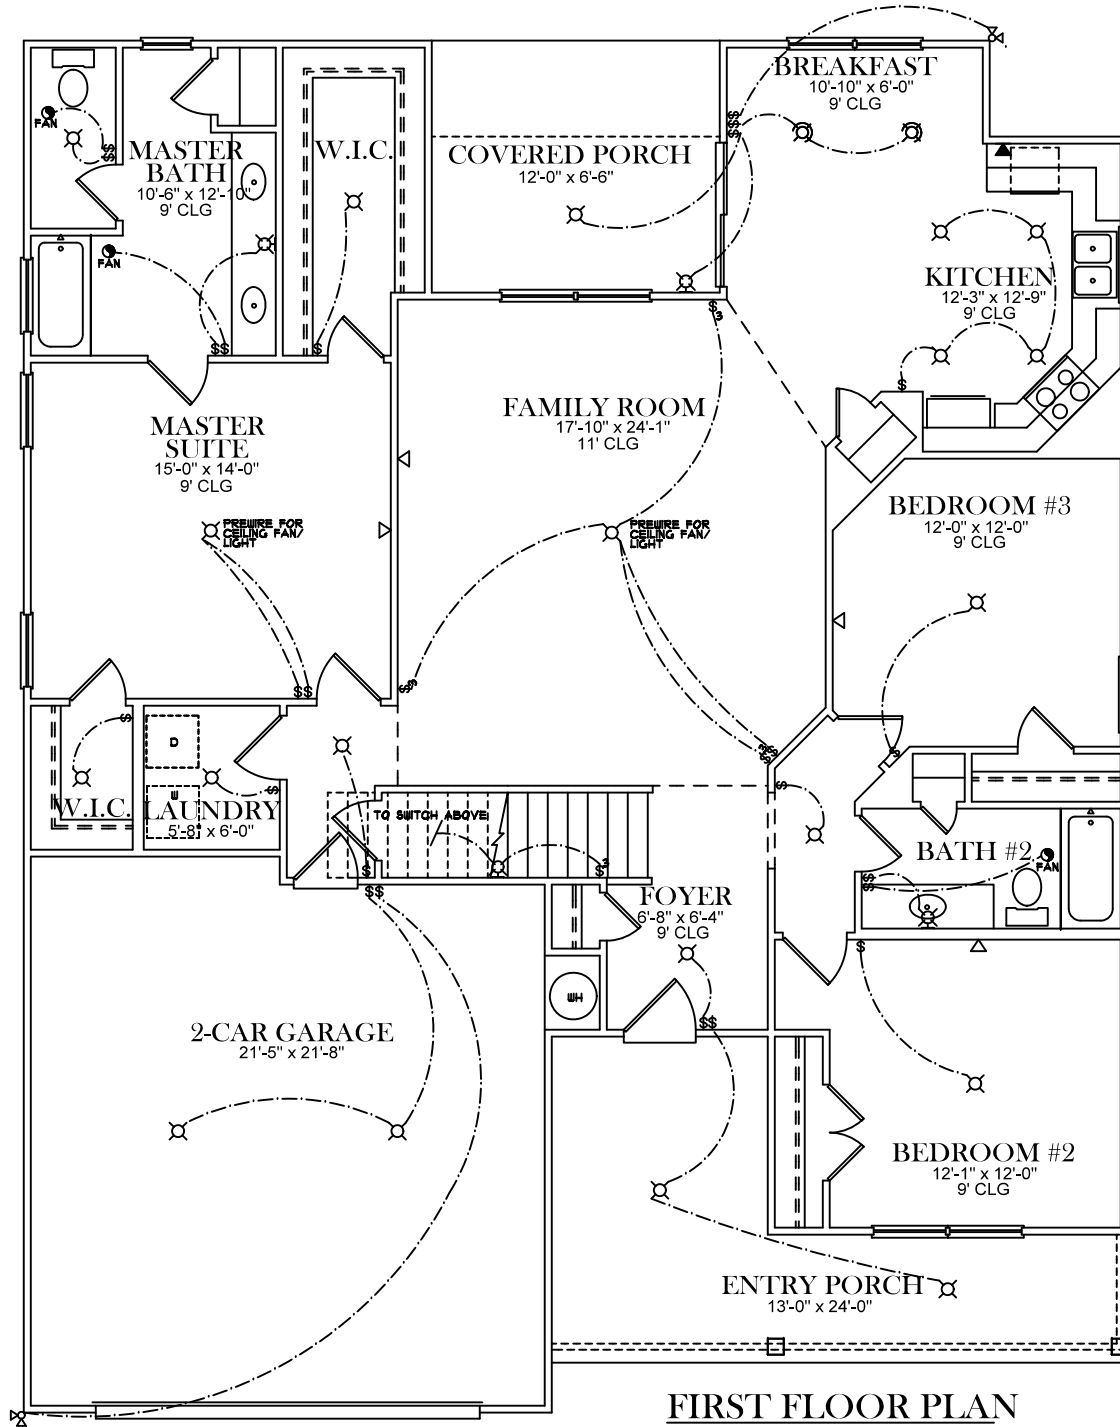

FRONT ELEVATION

SQUARE FOOTAGES
1ST FL- 1,126
SECOND FL/ BONUS- 326
TOTAL SQ. FT.- 2,052

ALT. BATH OPTION

FIRST FLOOR PLAN

ELECTRICAL LEGEND

	CEILING LIGHT FIXTURE
	WALL LIGHT FIXTURE
	RECESSED LIGHT FIXTURE
	WATER PROOF RECESSED LIGHT FIXTURE
	FLOOD LIGHT FIXTURE
	DUPLEX OUTLET
	DUPLEX OUTLET 42" A.F.F.
	220 VOLT OUTLET
	DUPLEX CEILING OUTLET
	DUPLEX FLOOR OUTLET
	SWITCHED DUPLEX OUTLET
	TELEPHONE
	TELEVISION
	SWITCH
	3-WAY SWITCH
	EXHAUST FAN
	EXHAUST FAN/LIGHT

ELECTRICAL LEGEND	
	CEILING LIGHT FIXTURE
	WALL LIGHT FIXTURE
	RECESSED LIGHT FIXTURE
	WATER PROOF RECESSED LIGHT FIXTURE
	FLOOD LIGHT FIXTURE
	DUPLEX OUTLET
	DUPLEX OUTLET 42" A.F.F.
	220 VOLT OUTLET
	DUPLEX CEILING OUTLET
	DUPLEX FLOOR OUTLET
	SWITCHED DUPLEX OUTLET
	TELEPHONE
	TELEVISION
	SWITCH
	3-WAY SWITCH
	EXHAUST FAN
	EXHAUST FAN/LIGHT

BONUS ROOM PLAN