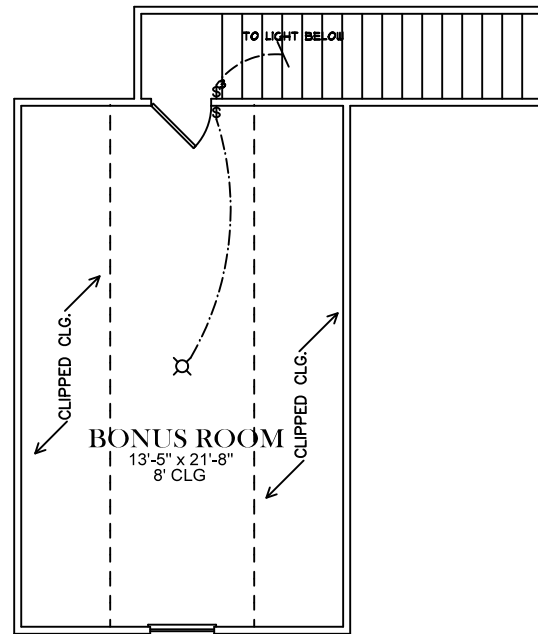

FRONT ELEVATION

SQUARE FOOTAGES
1ST FL- 1,724
SECOND FL/ BONUS- 324
TOTAL SQ. FT.- 2,052

ALT. BATH OPTION

FIRST FLOOR PLAN

ELECTRICAL LEGEND	
	CEILING LIGHT FIXTURE
	WALL LIGHT FIXTURE
	RECESSED LIGHT FIXTURE
	WATER PROOF RECESSED LIGHT FIXTURE
	FLOOD LIGHT FIXTURE
	DUPLEX OUTLET
	DUPLEX OUTLET 42" A.F.F.
	220 VOLT OUTLET
	DUPLEX CEILING OUTLET
	DUPLEX FLOOR OUTLET
	SWITCHED DUPLEX OUTLET
	TELEPHONE
	TELEVISION
	SWITCH
	3-WAY SWITCH
	EXHAUST FAN
	EXHAUST FAN/LIGHT

ELECTRICAL LEGEND	
	CEILING LIGHT FIXTURE
	WALL LIGHT FIXTURE
	RECESSED LIGHT FIXTURE
	WATER PROOF RECESSED LIGHT FIXTURE
	FLOOD LIGHT FIXTURE
	DUPLEX OUTLET
	DUPLEX OUTLET 42' A.F.F.
	220 VOLT OUTLET
	DUPLEX CEILING OUTLET
	DUPLEX FLOOR OUTLET
	SWITCHED DUPLEX OUTLET
	TELEPHONE
	TELEVISION
	SWITCH
	3-WAY SWITCH
	EXHAUST FAN
	EXHAUST FAN/LIGHT