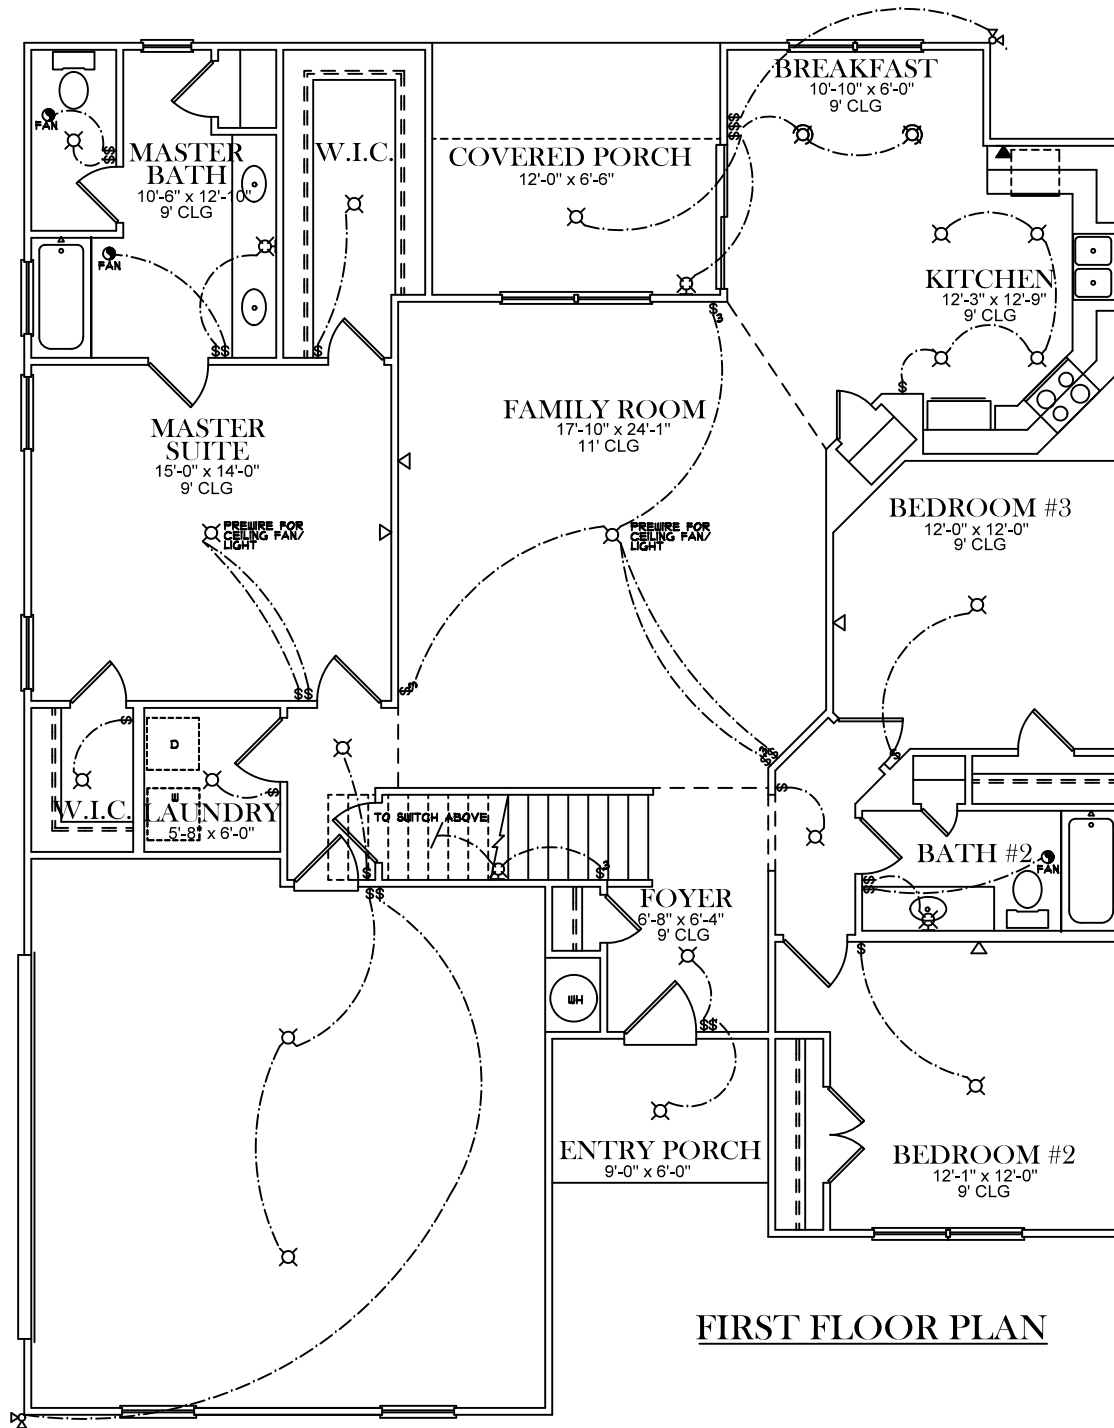

FRONT ELEVATION

SQUARE FOOTAGES
1ST FL- 1,724
SECOND FL/ BONUS- 324
TOTAL SQ. FT.- 2,052

ALT. BATH OPTION

FIRST FLOOR PLAN

ELECTRICAL LEGEND	
	CEILING LIGHT FIXTURE
	WALL LIGHT FIXTURE
	RECESSED LIGHT FIXTURE
	WATER PROOF RECESSED LIGHT FIXTURE
	FLOOD LIGHT FIXTURE
	DUPLEX OUTLET
	DUPLEX OUTLET 42" A.F.F.
	220 VOLT OUTLET
	DUPLEX CEILING OUTLET
	DUPLEX FLOOR OUTLET
	SWITCHED DUPLEX OUTLET
	TELEPHONE
	TELEVISION
	SWITCH
	3-WAY SWITCH
	EXHAUST FAN
	EXHAUST FAN/LIGHT

ELECTRICAL LEGEND	
	CEILING LIGHT FIXTURE
	WALL LIGHT FIXTURE
	RECESSED LIGHT FIXTURE
	WATER PROOF RECESSED LIGHT FIXTURE
	FLOOD LIGHT FIXTURE
	DUPLEX OUTLET
	DUPLEX OUTLET 42' A.F.F.
	220 VOLT OUTLET
	DUPLEX CEILING OUTLET
	DUPLEX FLOOR OUTLET
	SWITCHED DUPLEX OUTLET
	TELEPHONE
	TELEVISION
	SWITCH
	3-WAY SWITCH
	EXHAUST FAN
	EXHAUST FAN/LIGHT

BONUS ROOM PLAN