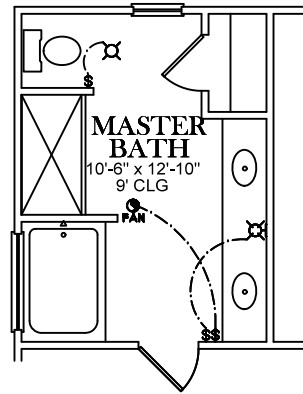

FRONT ELEVATION

SQUARE FOOTAGES
1ST FL- 1,724
SECOND FL/ BONUS- 324
TOTAL SQ. FT.- 2,052

ALT. BATH OPTION

FIRST FLOOR PLAN

ELECTRICAL LEGEND	
	CEILING LIGHT FIXTURE
	WALL LIGHT FIXTURE
	RECESSED LIGHT FIXTURE
	WATER PROOF RECESSED LIGHT FIXTURE
	FLOOD LIGHT FIXTURE
	DUPLEX OUTLET
	DUPLEX OUTLET 42" A.F.F.
	220 VOLT OUTLET
	DUPLEX CEILING OUTLET
	DUPLEX FLOOR OUTLET
	SWITCHED DUPLEX OUTLET
	TELEPHONE
	TELEVISION
	SWITCH
	3-WAY SWITCH
	EXHAUST FAN
	EXHAUST FAN/LIGHT

ELECTRICAL LEGEND	
	CEILING LIGHT FIXTURE
	WALL LIGHT FIXTURE
	RECESSED LIGHT FIXTURE
	WATER PROOF RECESSED LIGHT FIXTURE
	FLOOD LIGHT FIXTURE
	DUPLEX OUTLET
	DUPLEX OUTLET 42' A.F.F.
	220 VOLT OUTLET
	DUPLEX CEILING OUTLET
	DUPLEX FLOOR OUTLET
	SWITCHED DUPLEX OUTLET
	TELEPHONE
	TELEVISION
	SWITCH
	3-WAY SWITCH
	EXHAUST FAN
	EXHAUST FAN/LIGHT