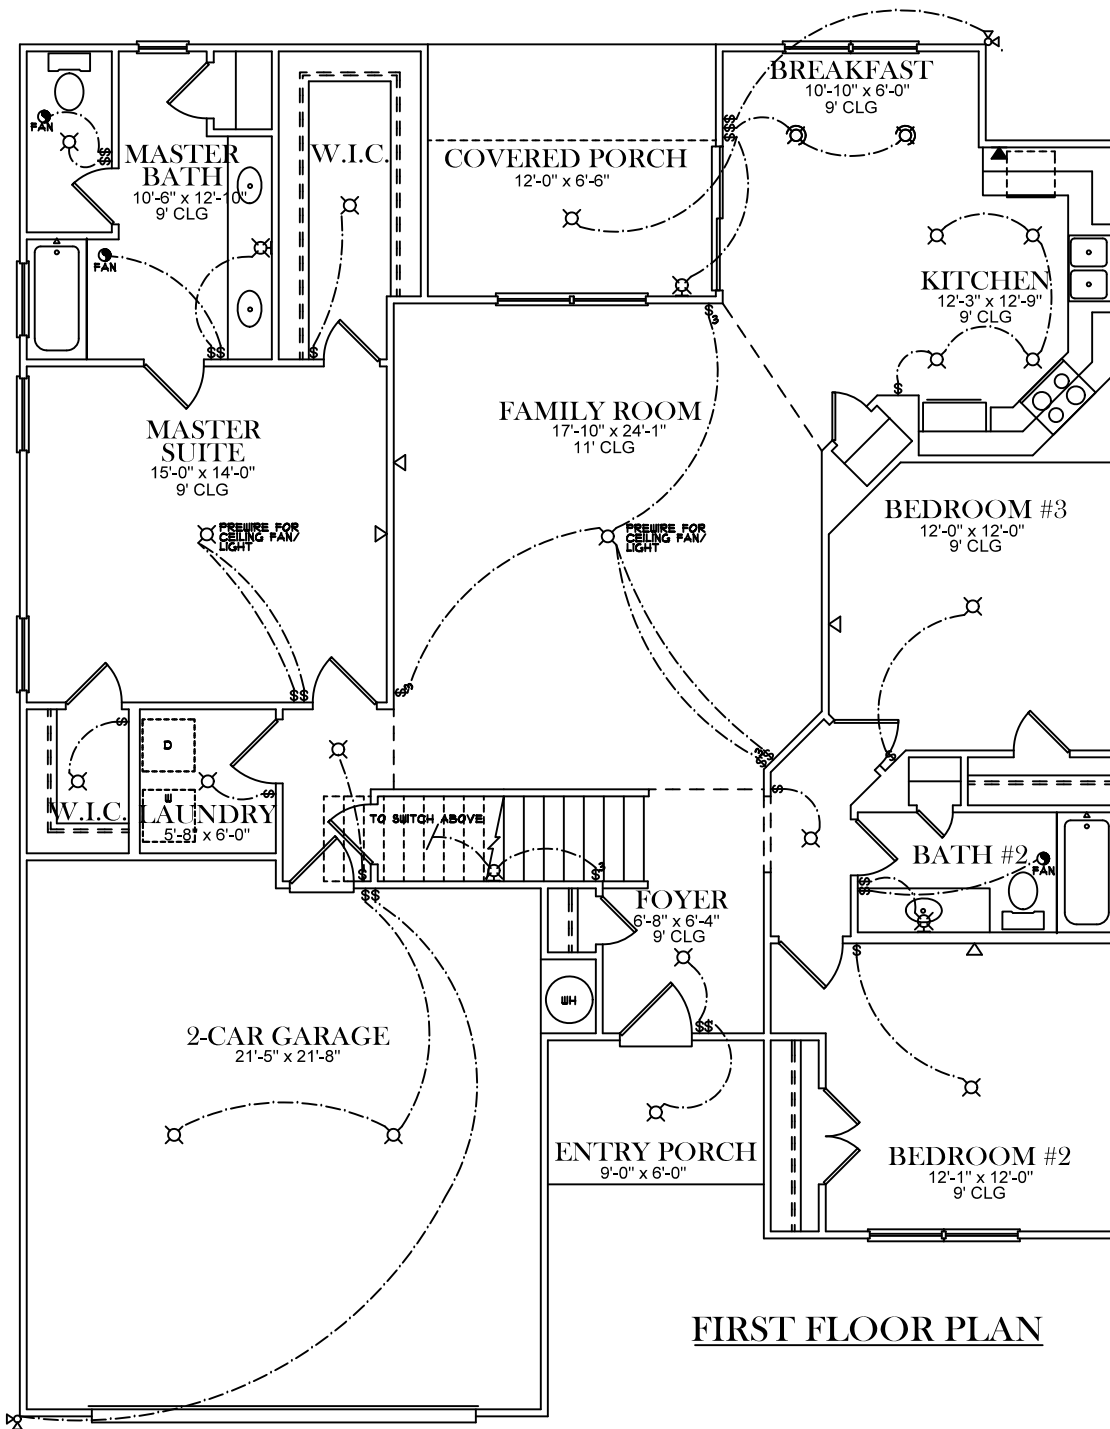

FRONT ELEVATION

SQUARE FOOTAGES
1ST FL- 1,726
SECOND FL/ BONUS- 326
TOTAL SQ. FT.- 2,052

ALT. BATH OPTION

FIRST FLOOR PLAN

ELECTRICAL LEGEND	
	CEILING LIGHT FIXTURE
	WALL LIGHT FIXTURE
	RECESSED LIGHT FIXTURE
	WATER PROOF RECESSED LIGHT FIXTURE
	FLOOD LIGHT FIXTURE
	DUPLEX OUTLET
	DUPLEX OUTLET 12' A.F.F.
	220 VOLT OUTLET
	DUPLEX CEILING OUTLET
	DUPLEX FLOOR OUTLET
	SWITCHED DUPLEX OUTLET
	TELEPHONE
	TELEVISION
	SWITCH
	3-WAY SWITCH
	EXHAUST FAN
	EXHAUST FAN/LIGHT

ELECTRICAL LEGEND

- ⊗ CEILING LIGHT FIXTURE
- ⊗ WALL LIGHT FIXTURE
- ⊗ RECESSED LIGHT FIXTURE
- ⊗ WATER PROOF RECESSED LIGHT FIXTURE
- ⊗ FLOOD LIGHT FIXTURE
- ⊗ DUPLEX OUTLET
- ⊗ DUPLEX OUTLET 42" A.F.F.
- ⊗ 220 VOLT OUTLET
- ⊗ DUPLEX CEILING OUTLET
- ⊗ DUPLEX FLOOR OUTLET
- ⊗ SWITCHED DUPLEX OUTLET
- ⊗ TELEPHONE
- △ TELEVISION
- ⊗ SWITCH
- ⊗ 3-WAY SWITCH
- ⊗ EXHAUST FAN
- ⊗ EXHAUST FAN/LIGHT

BONUS ROOM PLAN