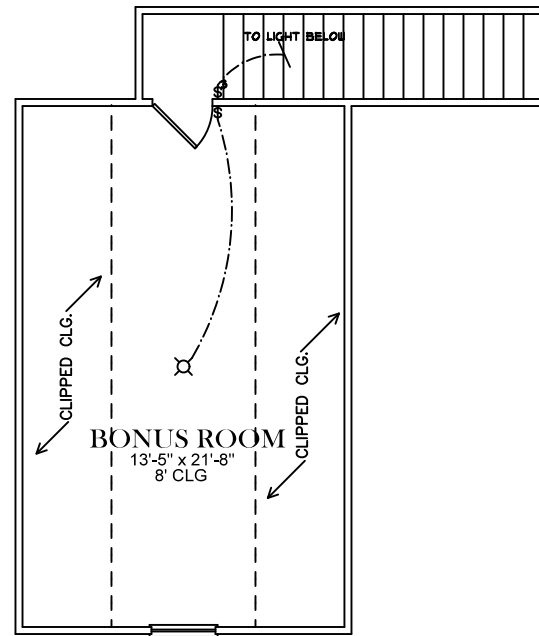

FRONT ELEVATION

SQUARE FOOTAGES
1ST FL- 1,726
SECOND FL/ BONUS- 326
TOTAL SQ. FT.- 2,052

ALT. BATH OPTION

FIRST FLOOR PLAN

ELECTRICAL LEGEND	
	CEILING LIGHT FIXTURE
	WALL LIGHT FIXTURE
	RECESSED LIGHT FIXTURE
	WATER PROOF RECESSED LIGHT FIXTURE
	FLOOD LIGHT FIXTURE
	DUPLEX OUTLET
	DUPLEX OUTLET 12' A.F.F.
	220 VOLT OUTLET
	DUPLEX CEILING OUTLET
	DUPLEX FLOOR OUTLET
	SWITCHED DUPLEX OUTLET
	TELEPHONE
	TELEVISION
	SWITCH
	3-WAY SWITCH
	EXHAUST FAN
	EXHAUST FAN/LIGHT

ELECTRICAL LEGEND

- ⊗ CEILING LIGHT FIXTURE
- ⊗ WALL LIGHT FIXTURE
- ⊗ RECESSED LIGHT FIXTURE
- ⊗ WATER PROOF RECESSED LIGHT FIXTURE
- ⊗ FLOOD LIGHT FIXTURE
- ⊗ DUPLEX OUTLET
- ⊗ DUPLEX OUTLET 42" A.F.F.
- ⊗ 220 VOLT OUTLET
- ⊗ DUPLEX CEILING OUTLET
- ⊗ DUPLEX FLOOR OUTLET
- ⊗ SWITCHED DUPLEX OUTLET
- ⊗ TELEPHONE
- △ TELEVISION
- ⊗ SWITCH
- ⊗ 3-WAY SWITCH
- ⊗ EXHAUST FAN
- ⊗ EXHAUST FAN/LIGHT