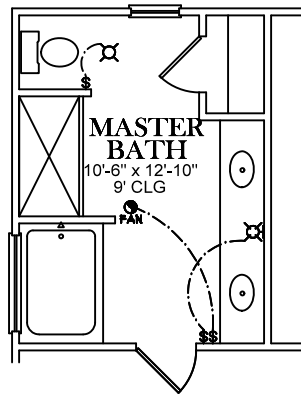

FRONT ELEVATION

SQUARE FOOTAGES
1ST FL- 1,726
SECOND FL/ BONUS- 326
TOTAL SQ. FT.- 2,052

ALT. BATH OPTION

FIRST FLOOR PLAN

ELECTRICAL LEGEND	
	CEILING LIGHT FIXTURE
	WALL LIGHT FIXTURE
	RECESSED LIGHT FIXTURE
	WATER PROOF RECESSED LIGHT FIXTURE
	FLOOD LIGHT FIXTURE
	DUPLEX OUTLET
	DUPLEX OUTLET 12' A.F.F.
	220 VOLT OUTLET
	DUPLEX CEILING OUTLET
	DUPLEX FLOOR OUTLET
	SWITCHED DUPLEX OUTLET
	TELEPHONE
	TELEVISION
	SWITCH
	3-WAY SWITCH
	EXHAUST FAN
	EXHAUST FAN/LIGHT

ELECTRICAL LEGEND

- ⊗ CEILING LIGHT FIXTURE
- ⊗ WALL LIGHT FIXTURE
- ⊗ RECESSED LIGHT FIXTURE
- ⊗ WATER PROOF RECESSED LIGHT FIXTURE
- ⊗ FLOOD LIGHT FIXTURE
- ⊗ DUPLEX OUTLET
- ⊗ DUPLEX OUTLET 42" A.F.F.
- ⊗ 220 VOLT OUTLET
- ⊗ DUPLEX CEILING OUTLET
- ⊗ DUPLEX FLOOR OUTLET
- ⊗ SWITCHED DUPLEX OUTLET
- ⊗ TELEPHONE
- △ TELEVISION
- ⊗ SWITCH
- ⊗ 3-WAY SWITCH
- ⊗ EXHAUST FAN
- ⊗ EXHAUST FAN/LIGHT