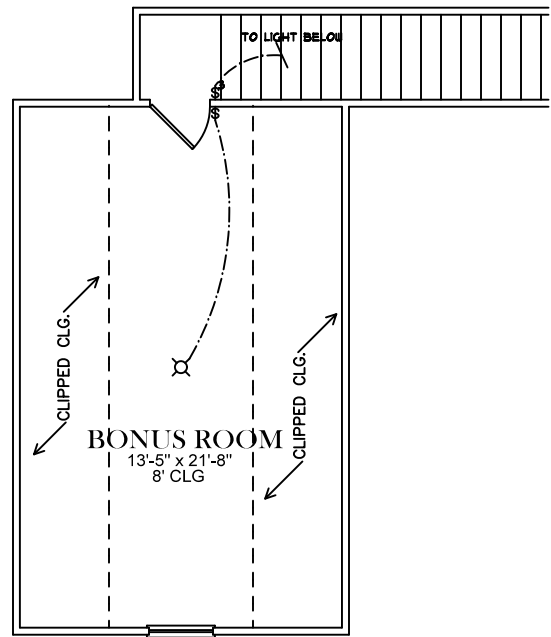

FRONT ELEVATION

SQUARE FOOTAGES
1ST FL- 1,726
SECOND FL/ BONUS- 326
TOTAL SQ. FT.- 2,052

ALT. BATH OPTION

FIRST FLOOR PLAN

ELECTRICAL LEGEND	
	CEILING LIGHT FIXTURE
	WALL LIGHT FIXTURE
	RECESSED LIGHT FIXTURE
	WATER PROOF RECESSED LIGHT FIXTURE
	FLOOD LIGHT FIXTURE
	DUPLEX OUTLET
	DUPLEX OUTLET 42" A.F.F.
	220 VOLT OUTLET
	DUPLEX CEILING OUTLET
	DUPLEX FLOOR OUTLET
	SWITCHED DUPLEX OUTLET
	TELEPHONE
	TELEVISION
	SWITCH
	3-WAY SWITCH
	EXHAUST FAN
	EXHAUST FAN/LIGHT

ELECTRICAL LEGEND	
	CEILING LIGHT FIXTURE
	WALL LIGHT FIXTURE
	RECESSED LIGHT FIXTURE
	WATER PROOF RECESSED LIGHT FIXTURE
	FLOOD LIGHT FIXTURE
	DUPLEX OUTLET
	DUPLEX OUTLET 42" A.F.F.
	220 VOLT OUTLET
	DUPLEX CEILING OUTLET
	DUPLEX FLOOR OUTLET
	SWITCHED DUPLEX OUTLET
	TELEPHONE
	TELEVISION
	SWITCH
	3-WAY SWITCH
	EXHAUST FAN
	EXHAUST FAN/LIGHT