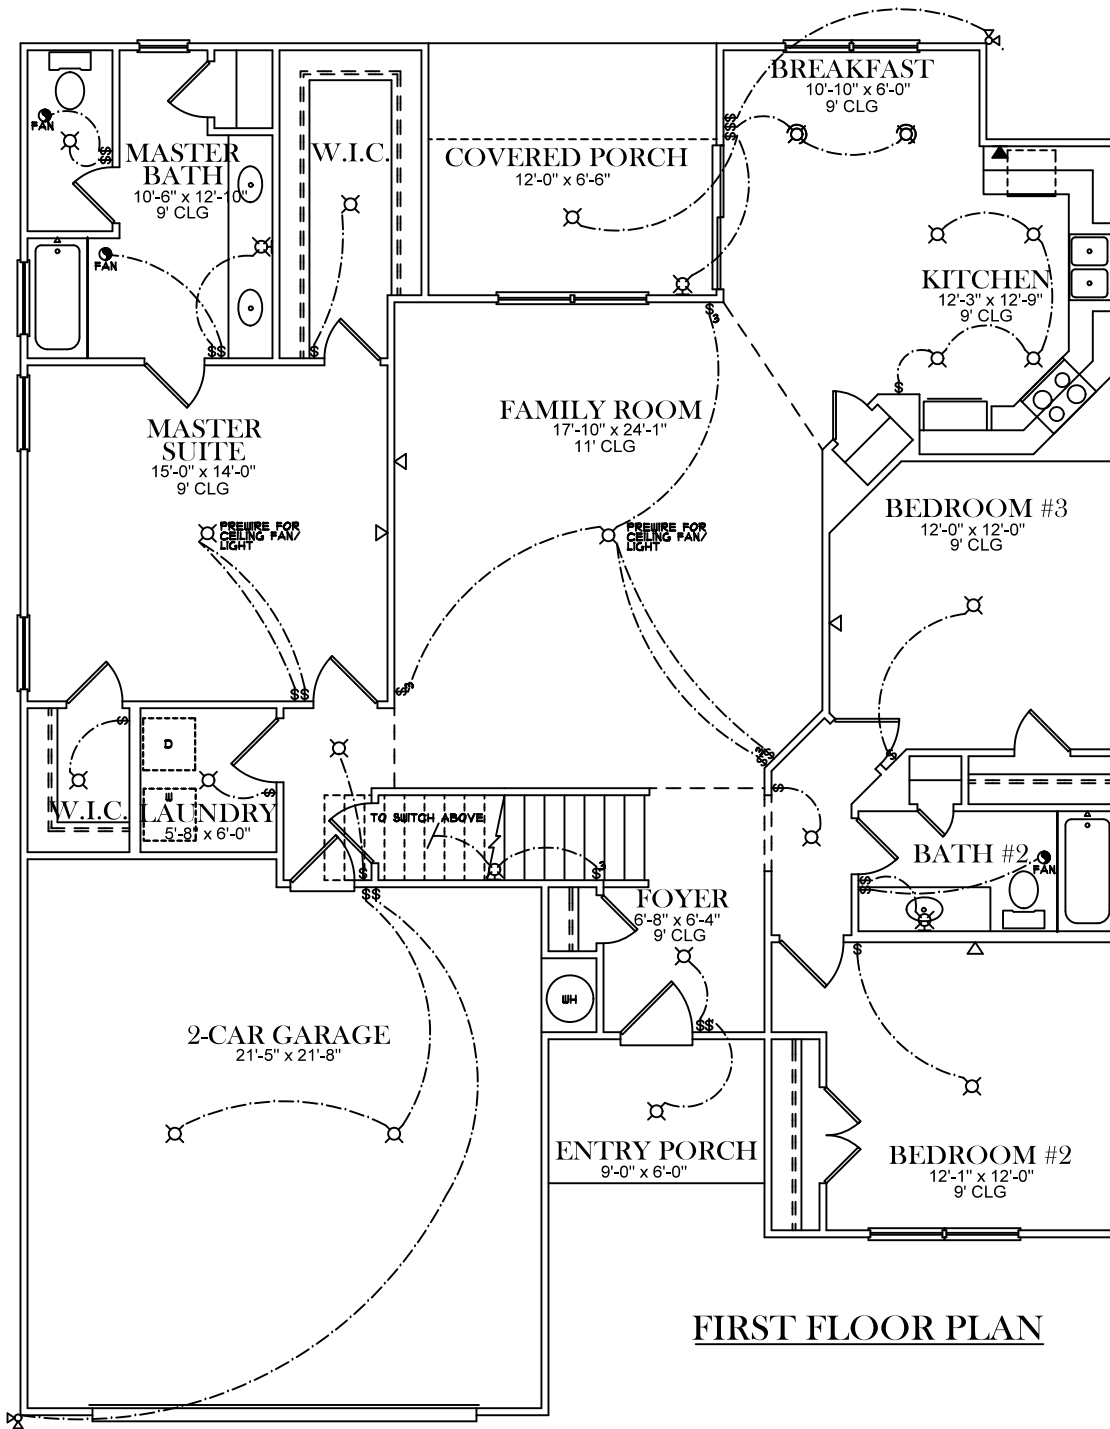

FRONT ELEVATION

SQUARE FOOTAGES
1ST FL- 1,726
SECOND FL/ BONUS- 326
TOTAL SQ. FT.- 2,052

ALT. BATH OPTION

FIRST FLOOR PLAN

ELECTRICAL LEGEND	
	CEILING LIGHT FIXTURE
	WALL LIGHT FIXTURE
	RECESSED LIGHT FIXTURE
	WATER PROOF RECESSED LIGHT FIXTURE
	FLOOD LIGHT FIXTURE
	DUPLEX OUTLET
	DUPLEX OUTLET 42" A.F.F.
	220 VOLT OUTLET
	DUPLEX CEILING OUTLET
	DUPLEX FLOOR OUTLET
	SWITCHED DUPLEX OUTLET
	TELEPHONE
	TELEVISION
	SWITCH
	3-WAY SWITCH
	EXHAUST FAN
	EXHAUST FAN/LIGHT

ELECTRICAL LEGEND	
	CEILING LIGHT FIXTURE
	WALL LIGHT FIXTURE
	RECESSED LIGHT FIXTURE
	WATER PROOF RECESSED LIGHT FIXTURE
	FLOOD LIGHT FIXTURE
	DUPLEX OUTLET
	DUPLEX OUTLET 42" A.F.F.
	220 VOLT OUTLET
	DUPLEX CEILING OUTLET
	DUPLEX FLOOR OUTLET
	SWITCHED DUPLEX OUTLET
	TELEPHONE
	TELEVISION
	SWITCH
	3-WAY SWITCH
	EXHAUST FAN
	EXHAUST FAN/LIGHT

BONUS ROOM PLAN