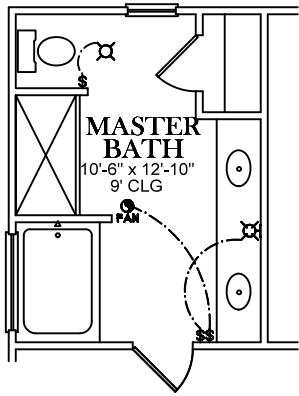

FRONT ELEVATION

SQUARE FOOTAGES
1ST FL- 1,726
SECOND FL/ BONUS- 326
TOTAL SQ. FT.- 2,052

ALT. BATH OPTION

FIRST FLOOR PLAN

ELECTRICAL LEGEND	
	CEILING LIGHT FIXTURE
	WALL LIGHT FIXTURE
	RECESSED LIGHT FIXTURE
	WATER PROOF RECESSED LIGHT FIXTURE
	FLOOD LIGHT FIXTURE
	DUPLEX OUTLET
	DUPLEX OUTLET 42" A.F.F.
	220 VOLT OUTLET
	DUPLEX CEILING OUTLET
	DUPLEX FLOOR OUTLET
	SWITCHED DUPLEX OUTLET
	TELEPHONE
	TELEVISION
	SWITCH
	3-WAY SWITCH
	EXHAUST FAN
	EXHAUST FAN/LIGHT

ELECTRICAL LEGEND	
	CEILING LIGHT FIXTURE
	WALL LIGHT FIXTURE
	RECESSED LIGHT FIXTURE
	WATER PROOF RECESSED LIGHT FIXTURE
	FLOOD LIGHT FIXTURE
	DUPLEX OUTLET
	DUPLEX OUTLET 42" A.F.F.
	220 VOLT OUTLET
	DUPLEX CEILING OUTLET
	DUPLEX FLOOR OUTLET
	SWITCHED DUPLEX OUTLET
	TELEPHONE
	TELEVISION
	SWITCH
	3-WAY SWITCH
	EXHAUST FAN
	EXHAUST FAN/LIGHT