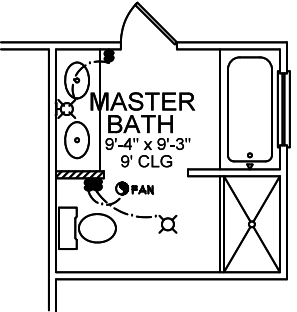

FRONT ELEVATION

SQUARE FOOTAGES
1ST FL- 1,482
SECOND FL/ BONUS- 330
TOTAL SQ. FT.- 1,812

ELECTRICAL LEGEND	
	CEILING LIGHT FIXTURE
	WALL LIGHT FIXTURE
	RECESSED LIGHT FIXTURE
	WATER PROOF RECESSED LIGHT FIXTURE
	FLOOD LIGHT FIXTURE
	DUPLEX OUTLET
	DUPLEX OUTLET 12' A.F.F.
	220 VOLT OUTLET
	DUPLEX CEILING OUTLET
	DUPLEX FLOOR OUTLET
	SWITCHED DUPLEX OUTLET
	TELEPHONE
	TELEVISION
	SWITCH
	3-WAY SWITCH
	EXHAUST FAN
	EXHAUST FAN/LIGHT