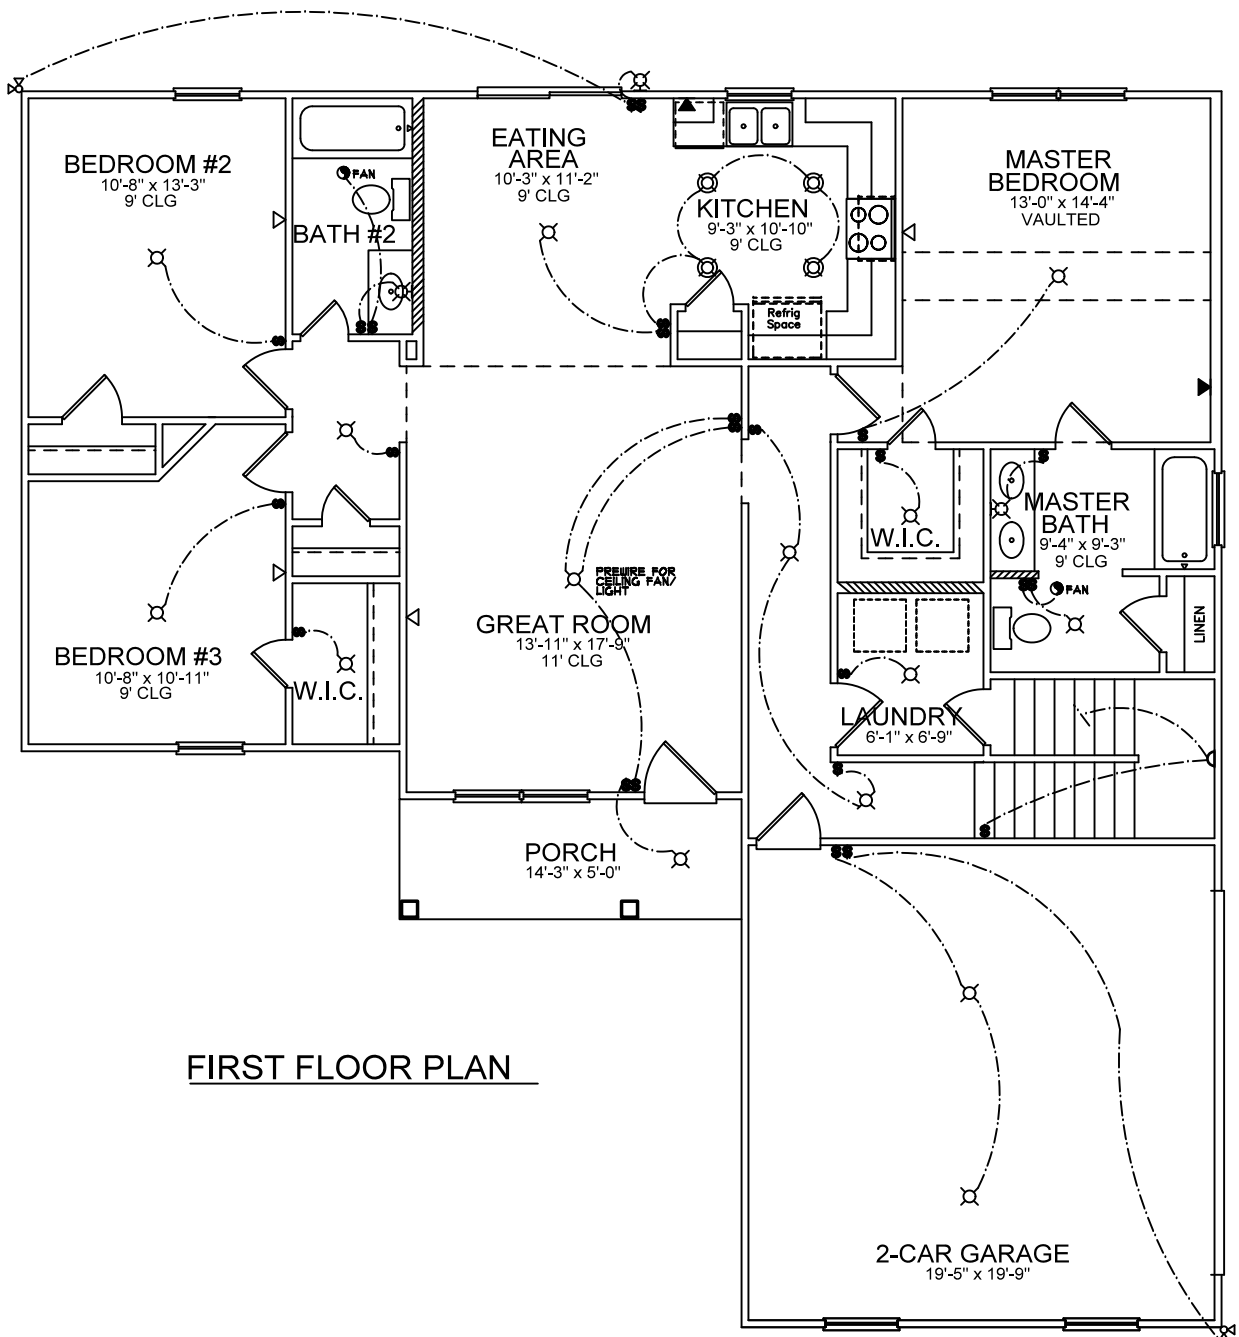

FRONT ELEVATION

SQUARE FOOTAGES
1ST FL- 1,482
SECOND FL/ BONUS- 330
TOTAL SQ. FT.- 1,812

ELECTRICAL LEGEND	
	CEILING LIGHT FIXTURE
	WALL LIGHT FIXTURE
	RECESSED LIGHT FIXTURE
	WATER PROOF RECESSED LIGHT FIXTURE
	FLOOD LIGHT FIXTURE
	DUPLEX OUTLET
	DUPLEX OUTLET 12' A.F.F.
	220 VOLT OUTLET
	DUPLEX CEILING OUTLET
	DUPLEX FLOOR OUTLET
	SWITCHED DUPLEX OUTLET
	TELEPHONE
	TELEVISION
	SWITCH
	3-WAY SWITCH
	EXHAUST FAN
	EXHAUST FAN/LIGHT