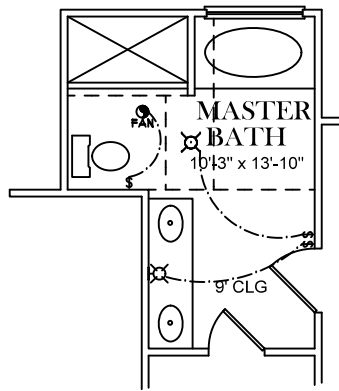

FRONT ELEVATION

SQUARE FOOTAGES
1ST FL - 1412
TOTAL SQ. FT. - 1412

ALT. BATH OPTION

ELECTRICAL LEGEND	
	CEILING LIGHT FIXTURE
	WALL LIGHT FIXTURE
	RECESSED LIGHT FIXTURE
	WATER PROOF RECESSED LIGHT FIXTURE
	FLOOD LIGHT FIXTURE
	TELEPHONE
	TELEVISION
	SWITCH
	3-WAY SWITCH
	EXHAUST FAN
	EXHAUST FAN/LIGHT
	WALL SCONCE

FLOOR PLAN