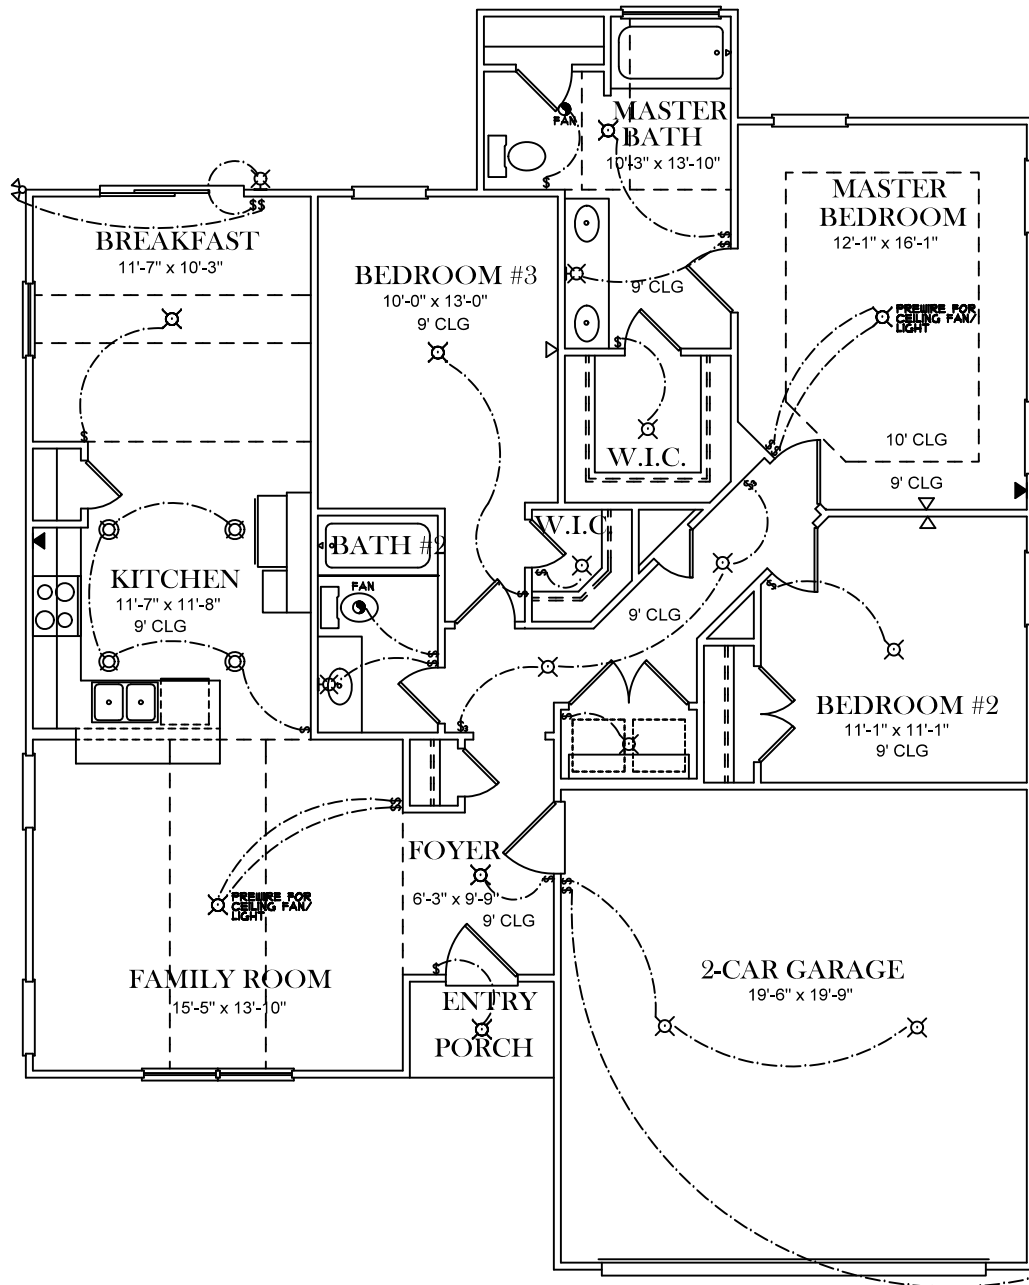

FRONT ELEVATION

SQUARE FOOTAGES
1ST FL - 1412
TOTAL SQ. FT. - 1412

ALT. BATH OPTION

ELECTRICAL LEGEND	
	CEILING LIGHT FIXTURE
	WALL LIGHT FIXTURE
	RECESSED LIGHT FIXTURE
	WATER PROOF RECESSED LIGHT FIXTURE
	FLOOD LIGHT FIXTURE
	TELEPHONE
	TELEVISION
	SWITCH
	3-WAY SWITCH
	EXHAUST FAN
	EXHAUST FAN/LIGHT
	WALL SCONCE

FLOOR PLAN