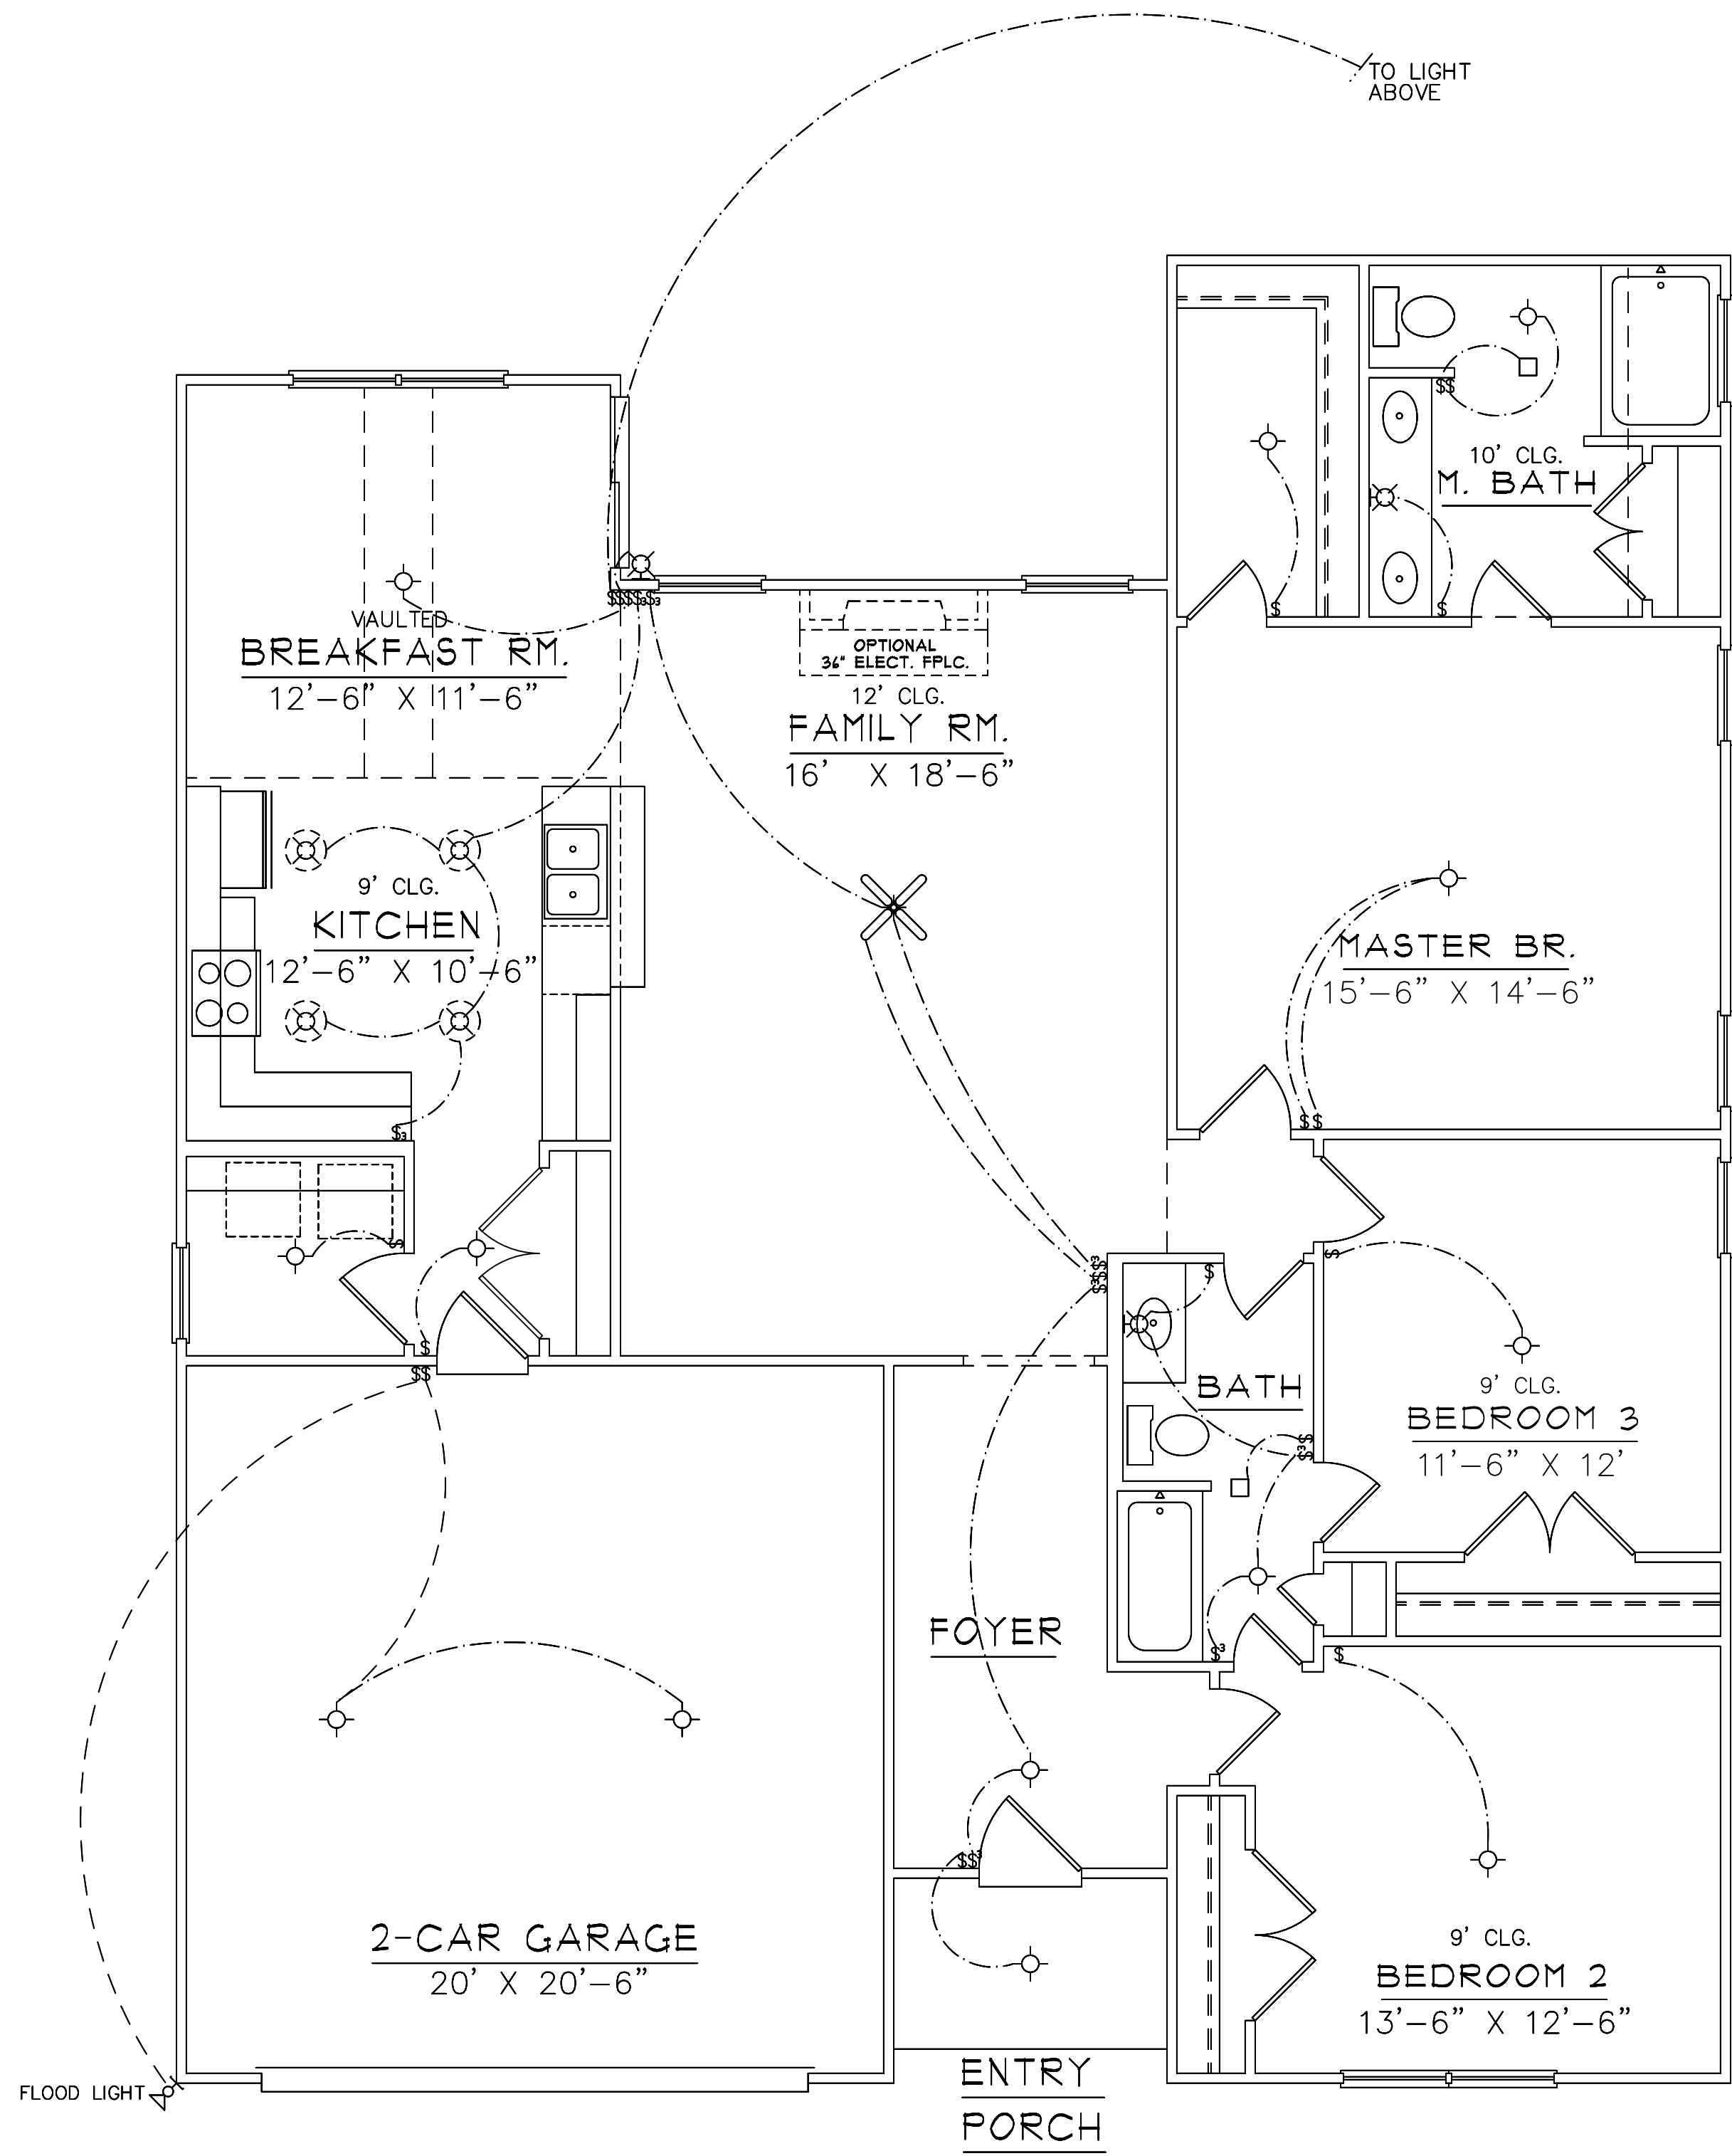

FRONT ELEVATION

SQUARE FOOTAGES
1ST FL- 1,152
SECOND FL- 304
TOTAL SQ. FT.- 2,058

MADISON B

ALT. BATH OPTION

ELECTRICAL LEGEND	
	CEILING LIGHT FIXTURE
	WALL LIGHT FIXTURE
	RECESSED LIGHT FIXTURE
	WATER PROOF RECESSED LIGHT FIXTURE
	FLOOD LIGHT FIXTURE
	DUPLEX OUTLET
	DUPLEX OUTLET 42" A.F.F.
	220 VOLT OUTLET
	DUPLEX CEILING OUTLET
	DUPLEX FLOOR OUTLET
	SWITCHED DUPLEX OUTLET
	TELEPHONE
	TELEVISION
	SWITCH
	3-WAY SWITCH
	EXHAUST FAN
	EXHAUST FAN/LIGHT

FIRST FLOOR PLAN