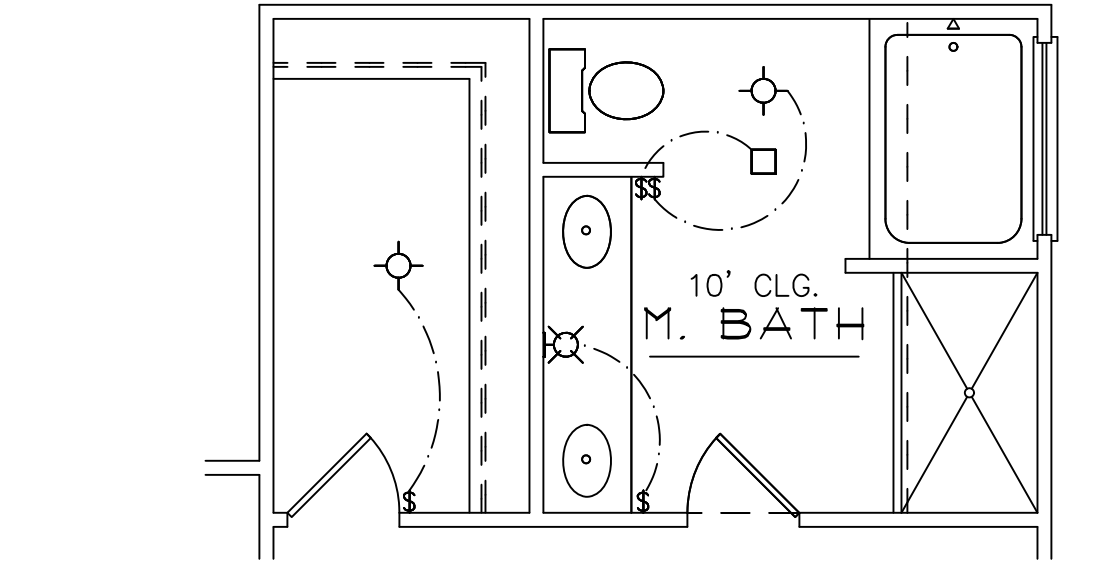

FRONT ELEVATION

SQUARE FOOTAGES
1ST FL- 1,152
SECOND FL- 304
TOTAL SQ. FT.- 2,058

MADISON B

ALT. BATH OPTION

ELECTRICAL LEGEND	
	CEILING LIGHT FIXTURE
	WALL LIGHT FIXTURE
	RECESSED LIGHT FIXTURE
	WATER PROOF RECESSED LIGHT FIXTURE
	FLOOD LIGHT FIXTURE
	DUPLEX OUTLET
	DUPLEX OUTLET 42" A.F.F.
	220 VOLT OUTLET
	DUPLEX CEILING OUTLET
	DUPLEX FLOOR OUTLET
	SWITCHED DUPLEX OUTLET
	TELEPHONE
	TELEVISION
	SWITCH
	3-WAY SWITCH
	EXHAUST FAN
	EXHAUST FAN/LIGHT

FIRST FLOOR PLAN