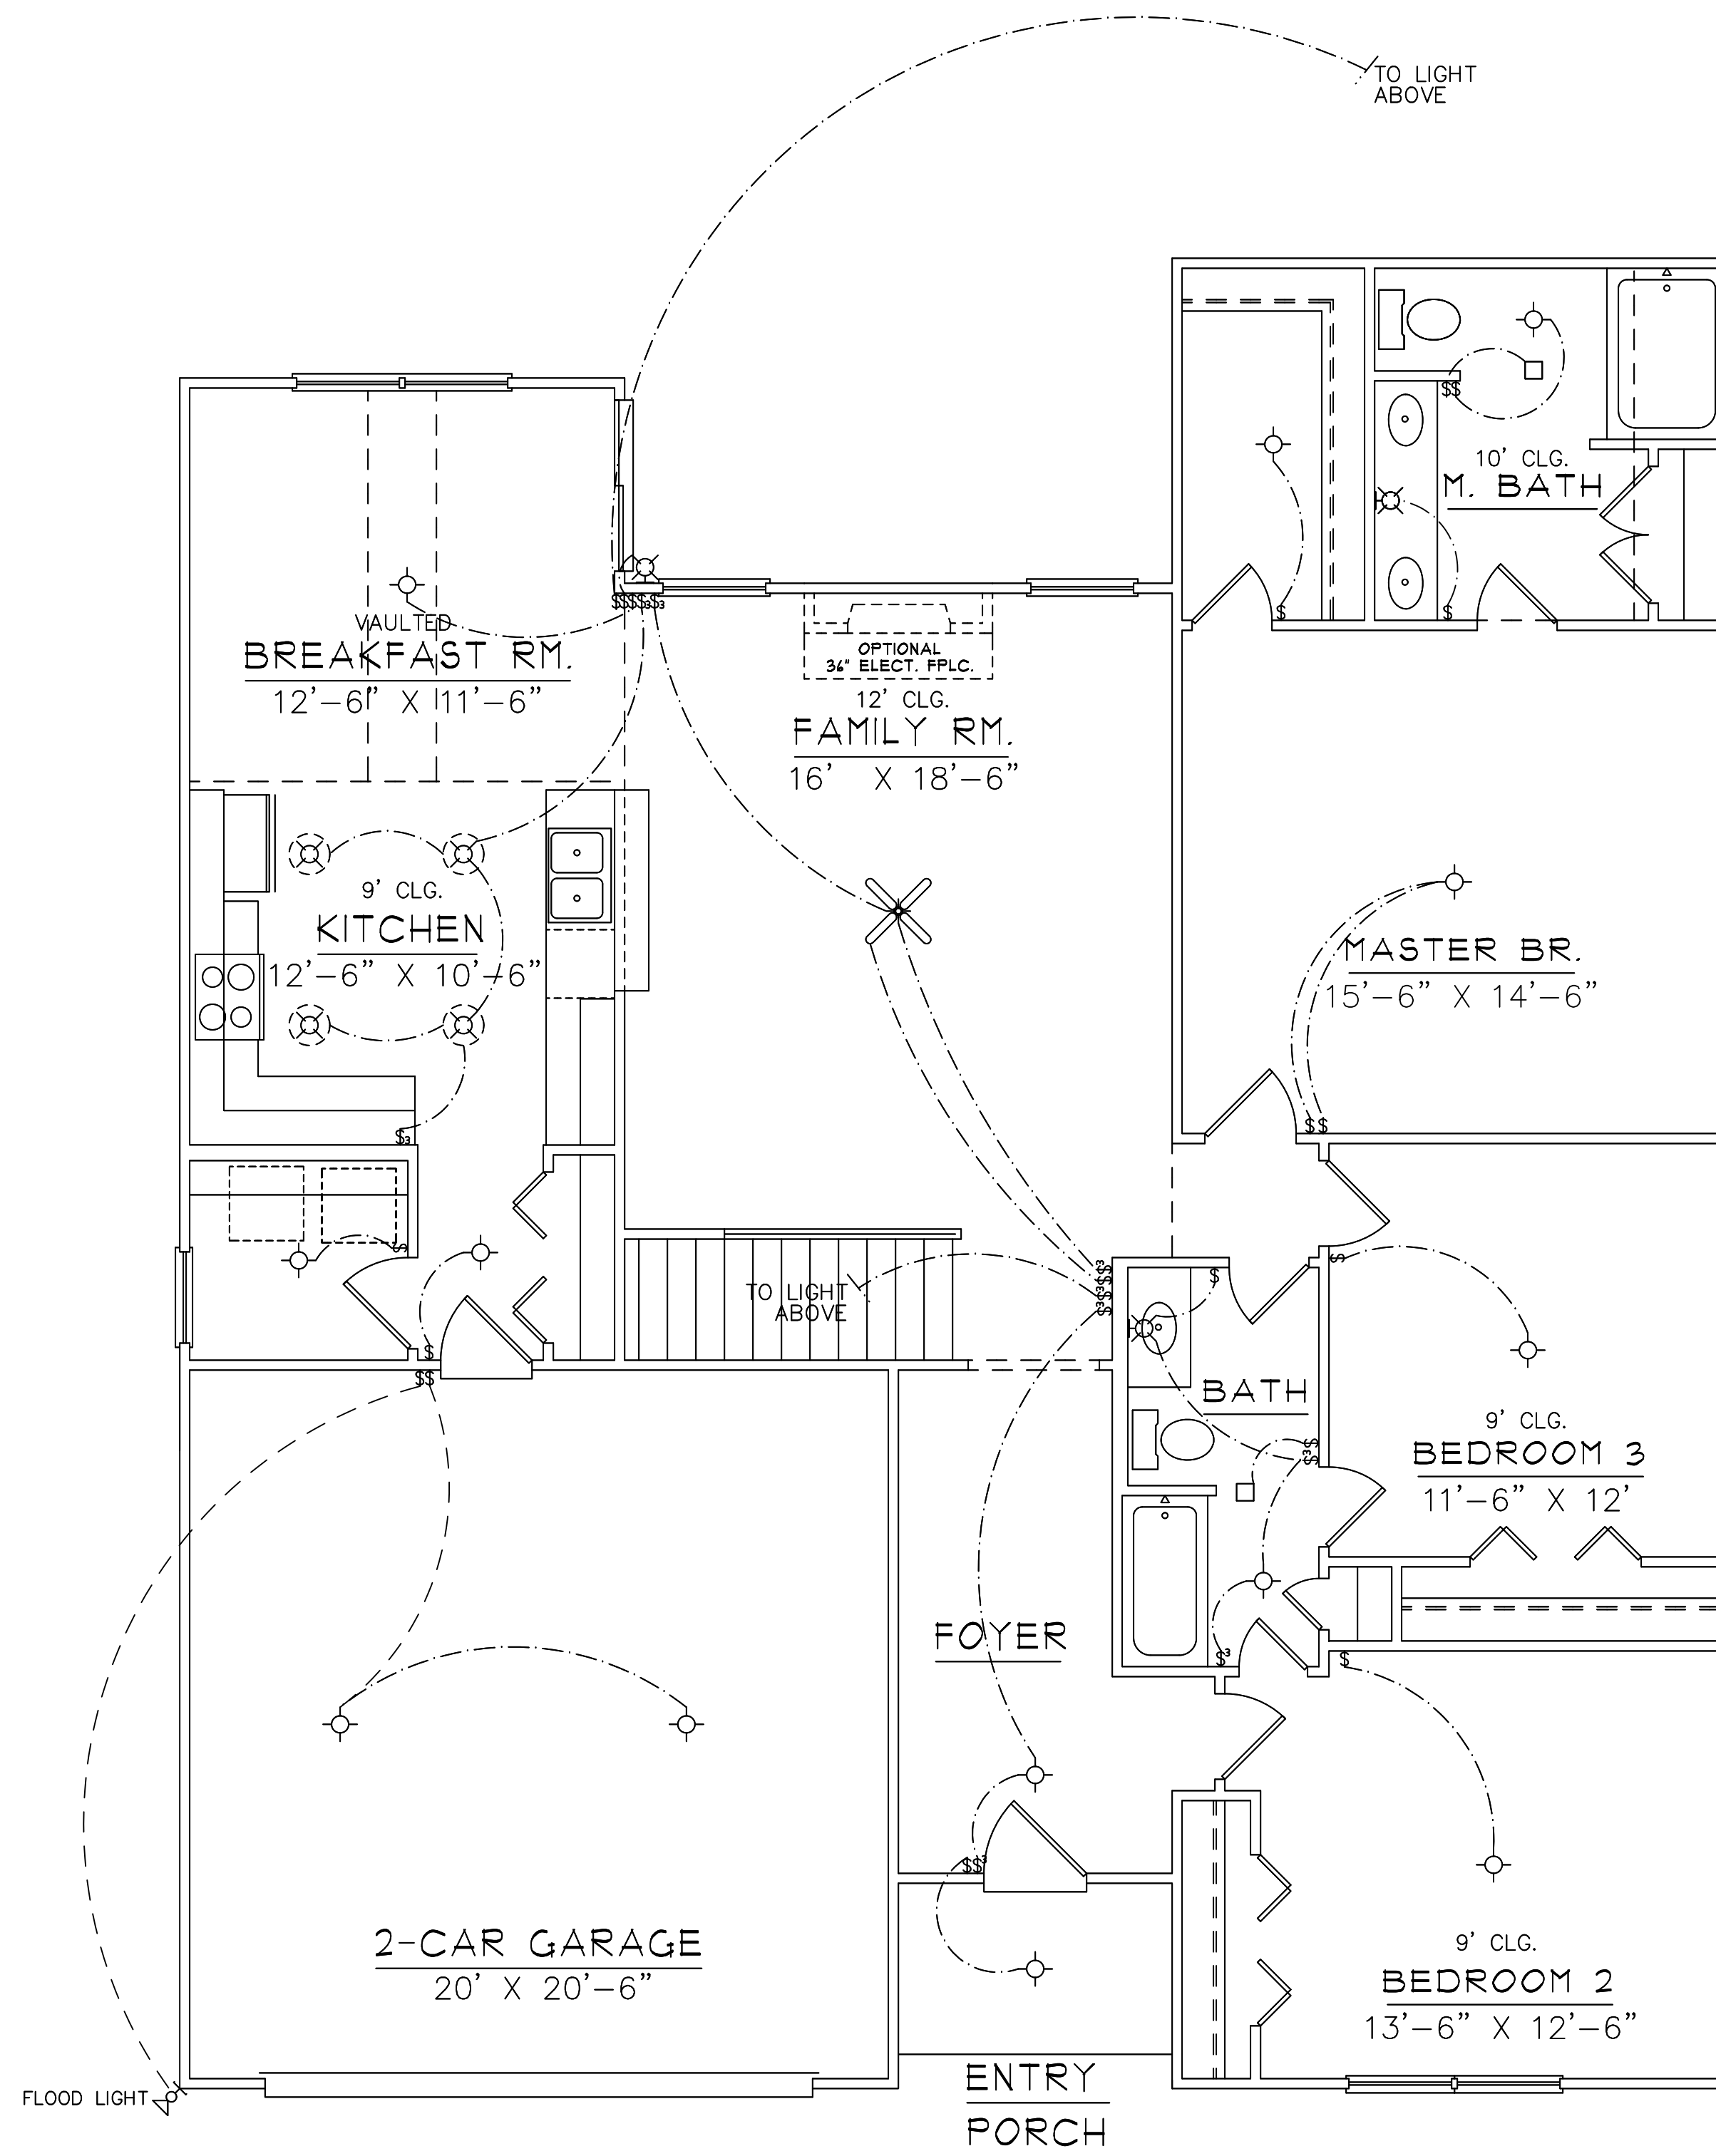

FRONT ELEVATION

SQUARE FOOTAGES
1ST FL- 1,152
SECOND FL- 304
TOTAL SQ. FT.- 2,058

MADISON B BONUS

ALT. BATH OPTION

ELECTRICAL LEGEND	
	CEILING LIGHT FIXTURE
	WALL LIGHT FIXTURE
	RECESSED LIGHT FIXTURE
	WATER PROOF RECESSED LIGHT FIXTURE
	FLOOD LIGHT FIXTURE
	DUPLEX OUTLET
	DUPLEX OUTLET 42" A.F.F.
	220 VOLT OUTLET
	DUPLEX CEILING OUTLET
	DUPLEX FLOOR OUTLET
	SWITCHED DUPLEX OUTLET
	TELEPHONE
	TELEVISION
	SWITCH
	3-WAY SWITCH
	EXHAUST FAN
	EXHAUST FAN/LIGHT

FIRST FLOOR PLAN

MADISON B BONUS

ELECTRICAL LEGEND	
	CEILING LIGHT FIXTURE
	WALL LIGHT FIXTURE
	RECESSED LIGHT FIXTURE
	WATER PROOF RECESSED LIGHT FIXTURE
	FLOOD LIGHT FIXTURE
	DUPLEX OUTLET
	DUPLEX OUTLET 42" A.F.F.
	220 VOLT OUTLET
	DUPLEX CEILING OUTLET
	DUPLEX FLOOR OUTLET
	SWITCHED DUPLEX OUTLET
	TELEPHONE
	TELEVISION
	SWITCH
	3-WAY SWITCH
	EXHAUST FAN
	EXHAUST FAN/LIGHT

SECOND FLOOR PLAN

MADISON B BONUS