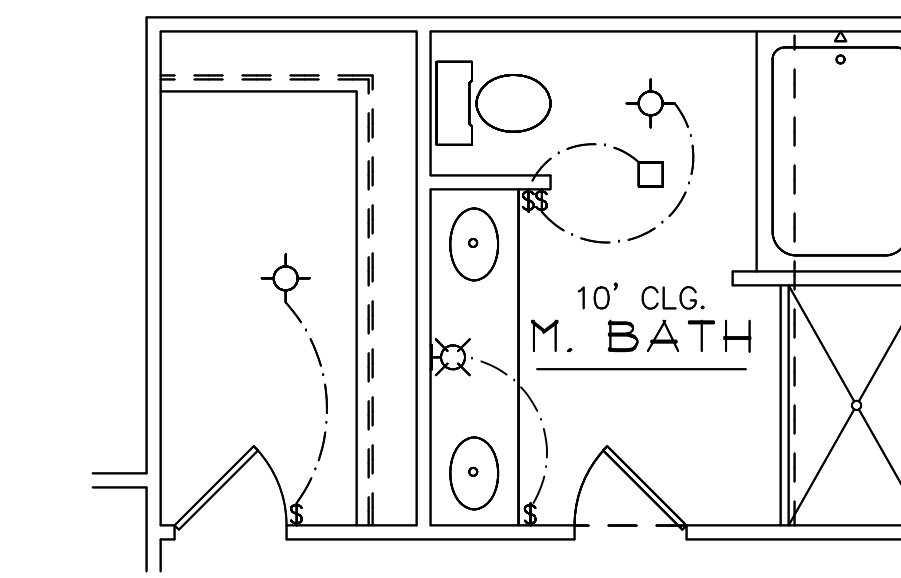

FRONT ELEVATION

SQUARE FOOTAGES
1ST FL- 1,152
SECOND FL- 304
TOTAL SQ. FT.- 2,058

MADISON B BONUS

ALT. BATH OPTION

ELECTRICAL LEGEND	
	CEILING LIGHT FIXTURE
	WALL LIGHT FIXTURE
	RECESSED LIGHT FIXTURE
	WATER PROOF RECESSED LIGHT FIXTURE
	FLOOD LIGHT FIXTURE
	DUPLEX OUTLET
	DUPLEX OUTLET 42" A.F.F.
	220 VOLT OUTLET
	DUPLEX CEILING OUTLET
	DUPLEX FLOOR OUTLET
	SWITCHED DUPLEX OUTLET
	TELEPHONE
	TELEVISION
	SWITCH
	3-WAY SWITCH
	EXHAUST FAN
	EXHAUST FAN/LIGHT

FIRST FLOOR PLAN

MADISON B BONUS

ELECTRICAL LEGEND	
	CEILING LIGHT FIXTURE
	WALL LIGHT FIXTURE
	RECESSED LIGHT FIXTURE
	WATER PROOF RECESSED LIGHT FIXTURE
	FLOOD LIGHT FIXTURE
	DUPLEX OUTLET
	DUPLEX OUTLET 42" A.F.F.
	220 VOLT OUTLET
	DUPLEX CEILING OUTLET
	DUPLEX FLOOR OUTLET
	SWITCHED DUPLEX OUTLET
	TELEPHONE
	TELEVISION
	SWITCH
	3-WAY SWITCH
	EXHAUST FAN
	EXHAUST FAN/LIGHT

SECOND FLOOR PLAN

MADISON B BONUS