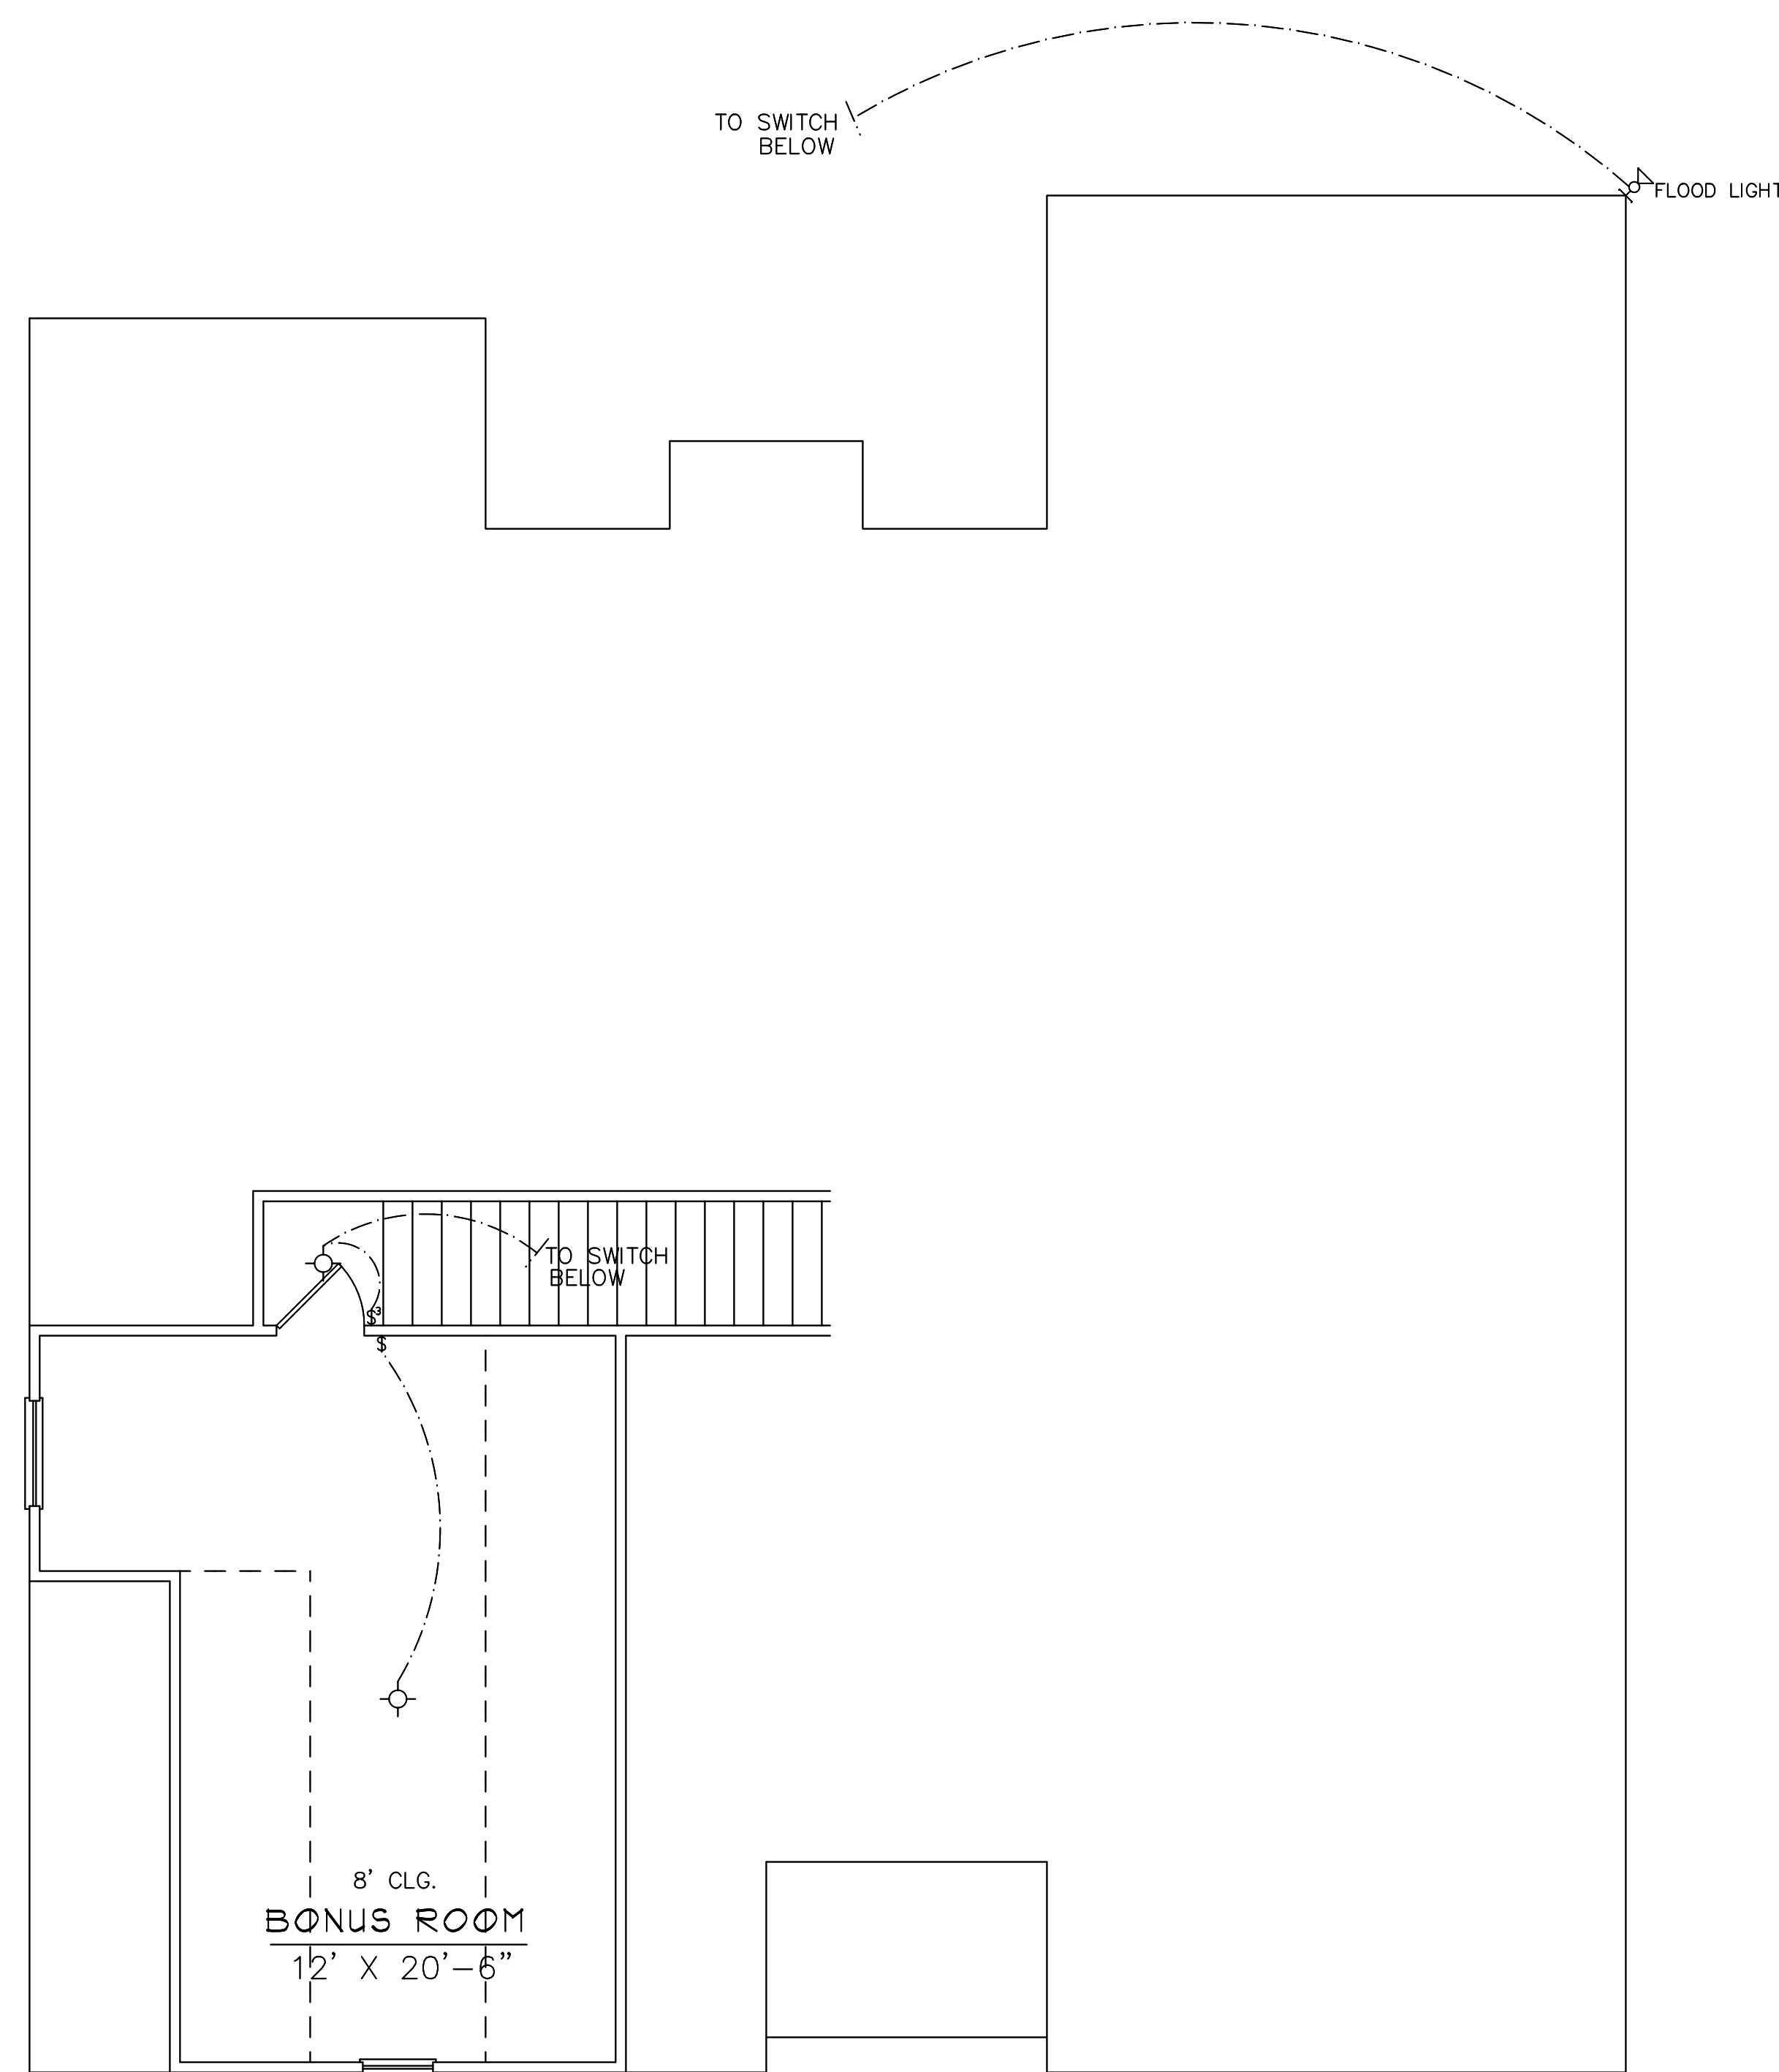

FRONT ELEVATION

SQUARE FOOTAGES
1ST FL- 1,152
SECOND FL- 304
TOTAL SQ. FT.- 2,058

MADISON B BONUS

ALT. BATH OPTION

ELECTRICAL LEGEND	
	CEILING LIGHT FIXTURE
	WALL LIGHT FIXTURE
	RECESSED LIGHT FIXTURE
	WATER PROOF RECESSED LIGHT FIXTURE
	FLOOD LIGHT FIXTURE
	DUPLEX OUTLET
	DUPLEX OUTLET 42" A.F.F.
	220 VOLT OUTLET
	DUPLEX CEILING OUTLET
	DUPLEX FLOOR OUTLET
	SWITCHED DUPLEX OUTLET
	TELEPHONE
	TELEVISION
	SWITCH
	3-WAY SWITCH
	EXHAUST FAN
	EXHAUST FAN/LIGHT

FIRST FLOOR PLAN

MADISON B BONUS

ELECTRICAL LEGEND	
	CEILING LIGHT FIXTURE
	WALL LIGHT FIXTURE
	RECESSED LIGHT FIXTURE
	WATER PROOF RECESSED LIGHT FIXTURE
	FLOOD LIGHT FIXTURE
	DUPLEX OUTLET
	DUPLEX OUTLET 42" A.F.F.
	220 VOLT OUTLET
	DUPLEX CEILING OUTLET
	DUPLEX FLOOR OUTLET
	SWITCHED DUPLEX OUTLET
	TELEPHONE
	TELEVISION
	SWITCH
	3-WAY SWITCH
	EXHAUST FAN
	EXHAUST FAN/LIGHT

SECOND FLOOR PLAN

MADISON B BONUS